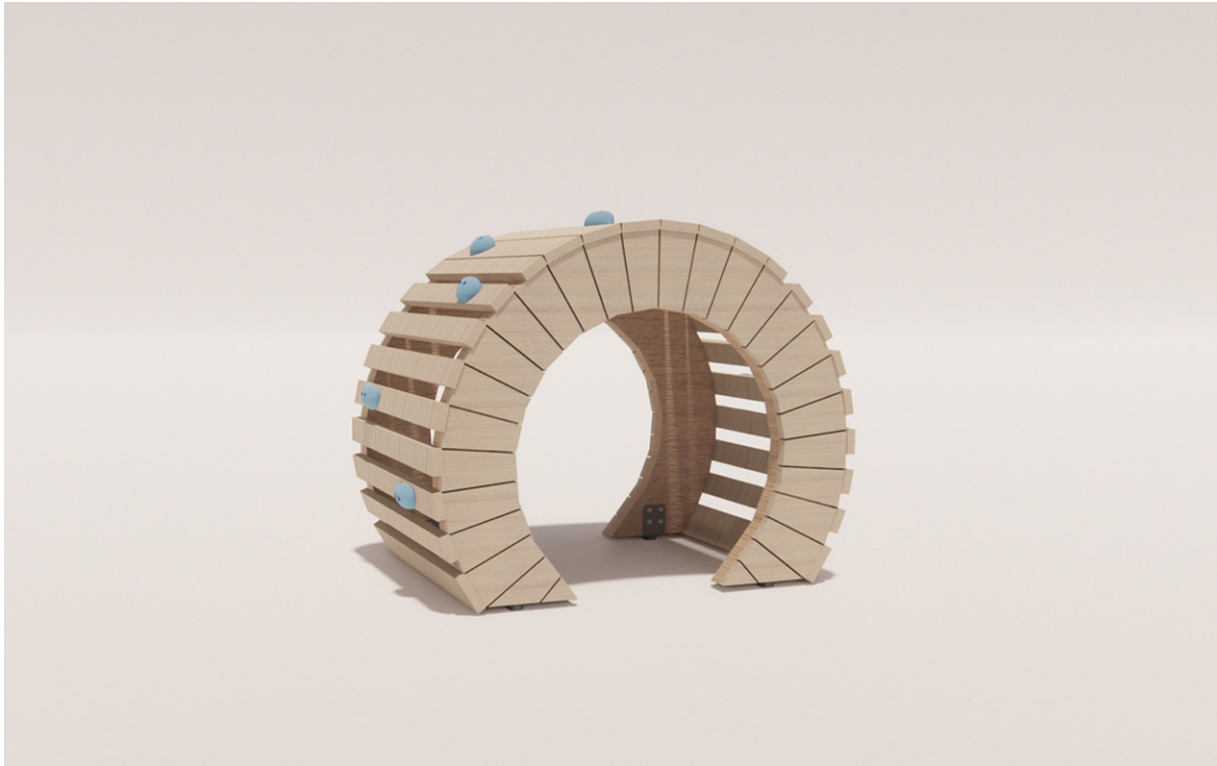

# JUNIOR FORM - ROUND SMALL

Intended user age: 4+

## PRODUCT INFORMATION

ASTM F1487

Is it a meteor? A caterpillar? A rainbow? A planet? The Round junior form is a versatile playground sculpture. The Round form are fully climbable but they can also function as a small hut where children can meet and gather inside. Both the inside and outside of the Round form provides climbing with gapped cladding or climbing holds.

Maximum height: 4'2"  
Fall height: 4'2"  
Area of Safety Surfacing: 264 ft<sup>2</sup>  
User Capacity: 4

The highest designated play surface and space required are according to ASTM F1487. A buffer is included in the fall zone to account for fabrication and material variations.