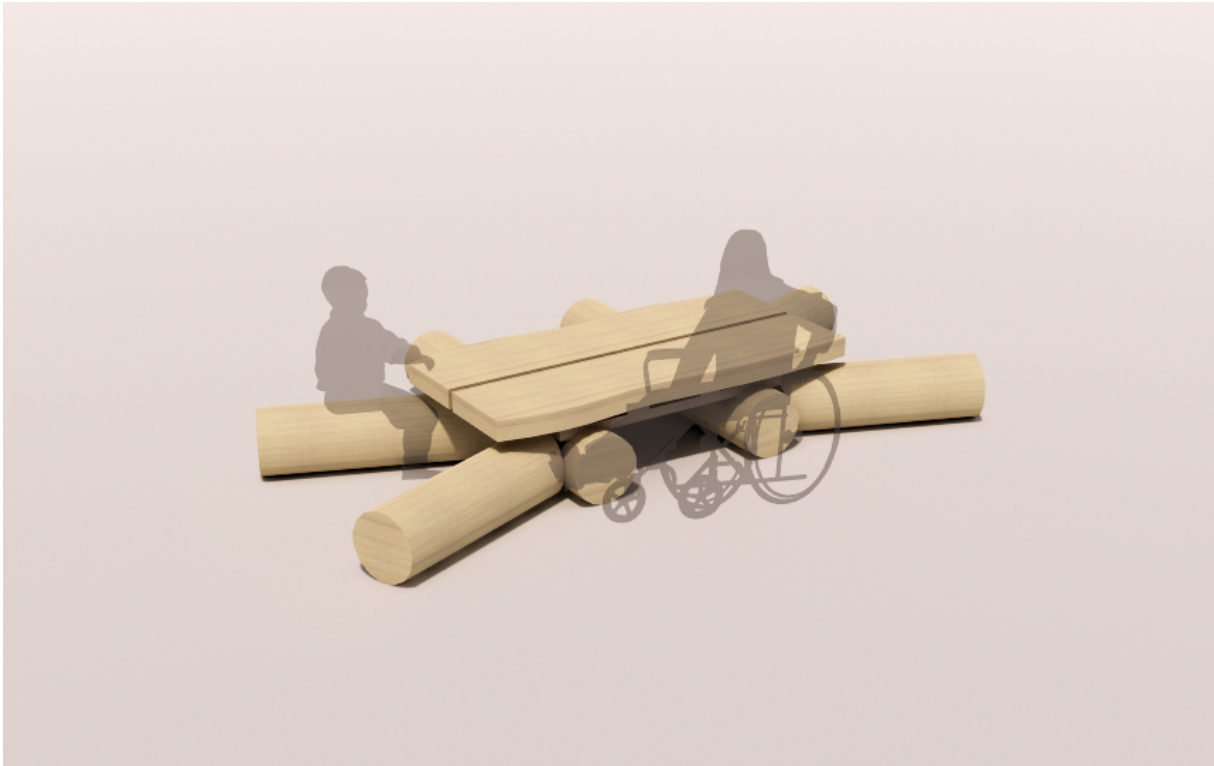

## PRODUCT INFORMATION

CSA Z614

The Discovery Table is a wonderful gathering spot for young children to share and create. Horizontal logs are topped with two large slabs of White Oak. The large White Oak top invites children to engage in social and imaginative play and is a great spot for a snack.

Maximum height: 420 mm  
Maximum fall height: N/A  
Area of Safety Surfacing: N/A  
User Capacity: 7

The highest designated play surface and space required are according to CSA Z614. A buffer is included in the fall zone to account for fabrication and material variations.