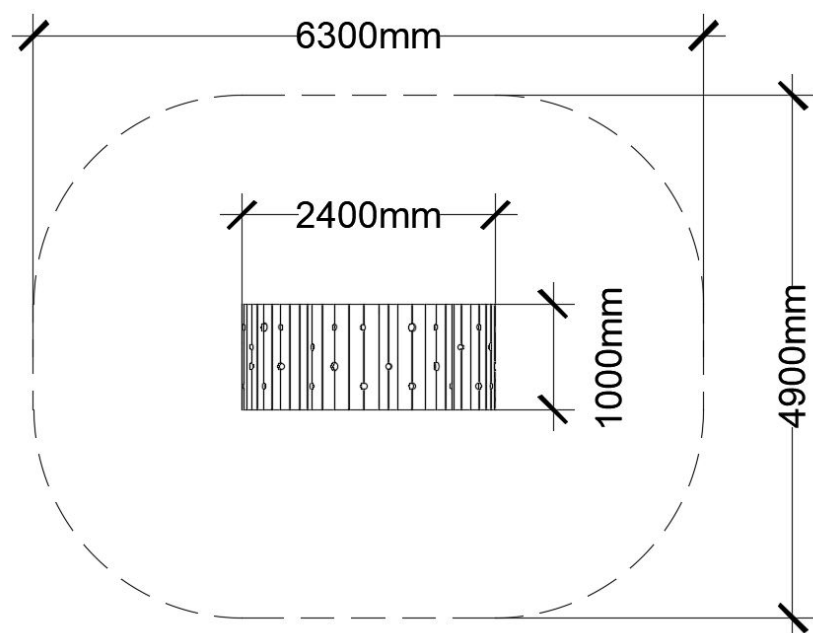

JUNIOR FORM - CLOUD SMALL

Intended user age: 18m-5y

PRODUCT INFORMATION

CSA Z614

The small Cloud is perfect for climbing, lounging or hiding. Circular cutouts that range from 2.5" to 3.5" are just the right size for fingers, hands and toes. The circular cutouts can catch the sunlight beams of different sizes as light and shadow playfully dot the ground. They are perfect for active and social play and add whimsy and art to a playscape or a public space.

Maximum height: 1.3 m
Fall height: 1.3 m
Area of Safety Surfacing: 28.0 m²
User Capacity: 6

The highest designated play surface and space required are according to CSA Z614. A buffer is included in the fall zone to account for fabrication and material variations.