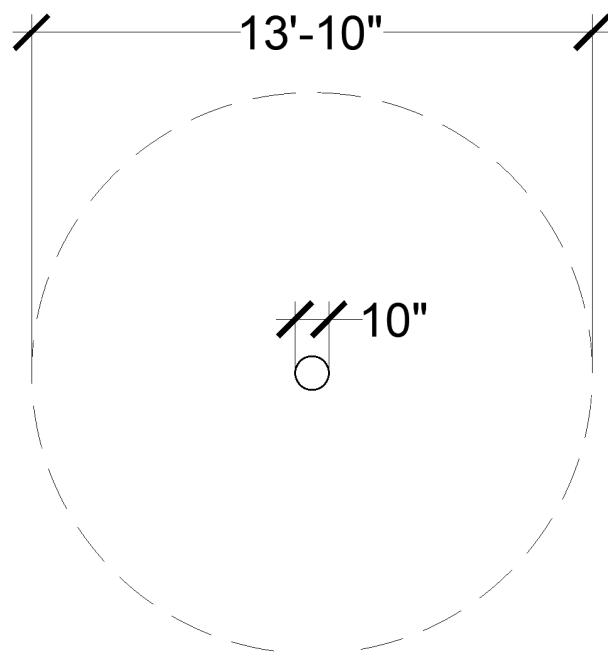

## PRODUCT INFORMATION

ASTM F1487

Log Steppers are so simple, yet have so much play value. They are available in four different heights, 6", 12", 18", and 24" above surfacing. Children, teens and adults of all ages enjoy jumping or stepping between Log Steppers. They are a perfect and easy way to functionally link different natural playground elements. Log Steppers can be used individually or in groups.

Maximum height: 24"  
Maximum stepper (fall) height: 24"  
Minimum stepper height: 6"  
Area of Safety Surfacing: 150 ft<sup>2</sup>

The highest designated play surface and space required are according to ASTM F1487. A buffer is included in the fall zone to account for fabrication and material variations.