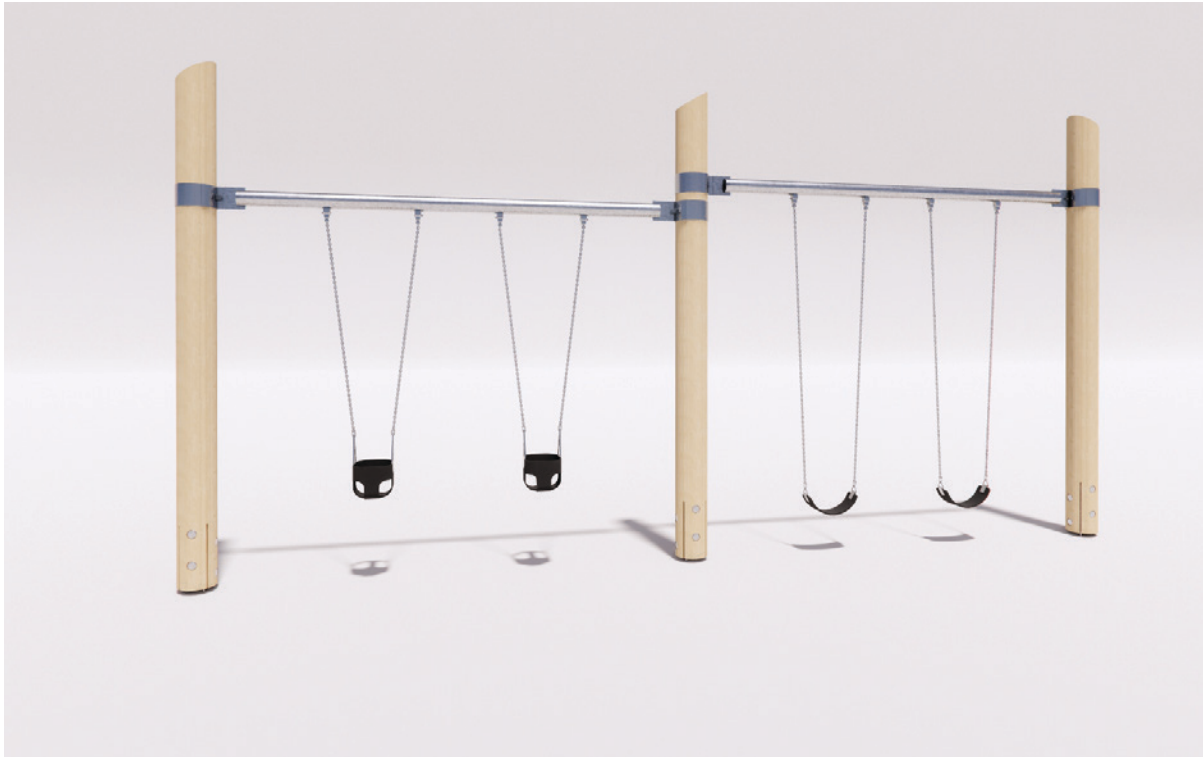

DOUBLE BAY - TOT+BELT

Intended user age: 2-12

PRODUCT INFORMATION

ASTM F1487

This log framed swing set is the perfect playground product for any natural playground. Alaskan Yellow Cedar logs anchor the swing set, while a stainless steel rod with an adjustable brace is mounted for the swings. This swing features two belt swings and two tot swings.

Maximum height: 12'-1"
Fall height: 9'-5"
Area of Safety Surfacing: 924 ft²

The highest designated play surface and space required are according to ASTM F1487. A buffer is included in the fall zone to account for fabrication and material variations.