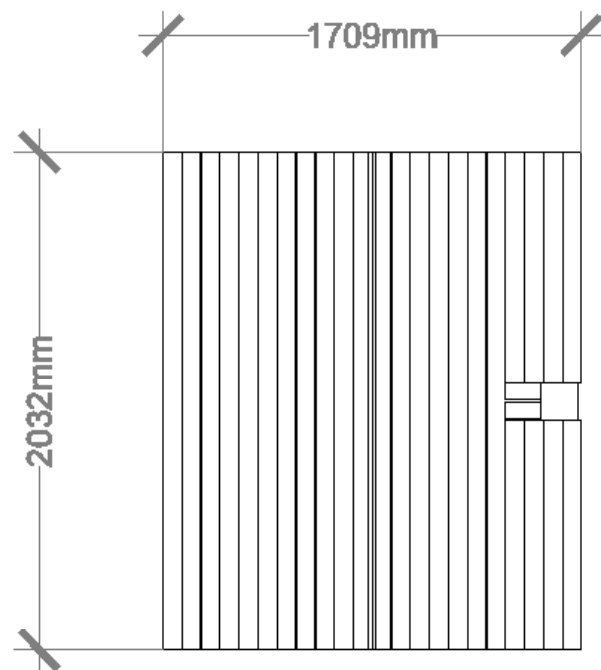

PRODUCT INFORMATION

CSA Z614

The tall peaked roof of the Alpine Hut is a clean and modern design that could fit into a range of playground themes and styles. A-Frame in style, the small house is finished with a chimney. It is fully enclosed on one side but open at the bottom on two sides providing visibility for caregivers but giving children a sense of privacy.

Maximum height: 2.03 m
Fall height: N/A
Area of Safety Surfacing: N/A

The highest designated play surface and space required are according to CSA Z614.

Resilient safety surfacing is required within the fall zone of equipment.