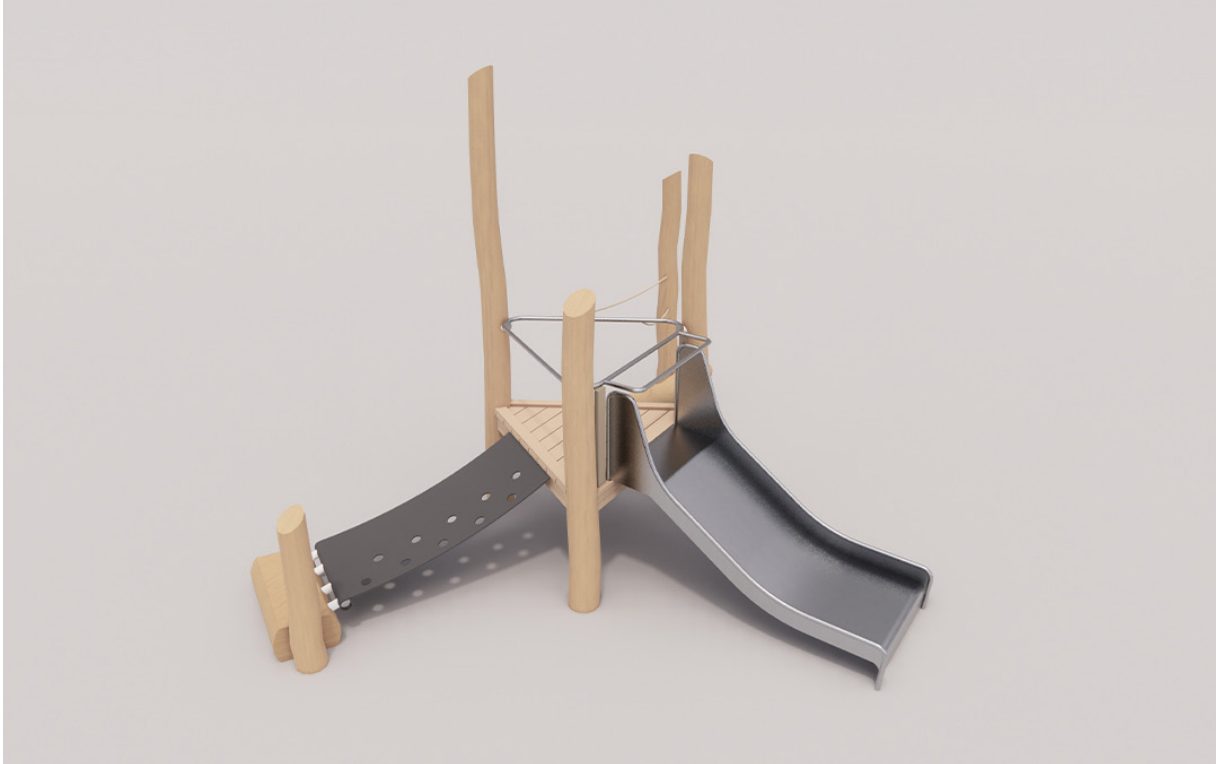

# SLIDE PLATFORM 900

Intended user age: 2-5

## PRODUCT INFORMATION

ASTM F1487

The Slide Platform 900 is a great way to incorporate a slide into your junior adventure playground area. The Slide Platform is a beautiful, accessible complement to other natural wood playground structures. Children can play alone or with others; the platform is large enough to hold several children who may imagine themselves on the bow of a ship or perched in a treehouse!

\* STAINLESS STEEL CONFIGURATION SHOWN, PLASTIC SLIDE AVAILABLE.

Maximum height: 14'-0"  
Maximum fall height: 3'-0"  
Area of Safety Surfacing: 614 ft<sup>2</sup>

The highest designated play surface and space required are according to ASTM F1487. A buffer is included in the fall zone to account for fabrication and material variations.