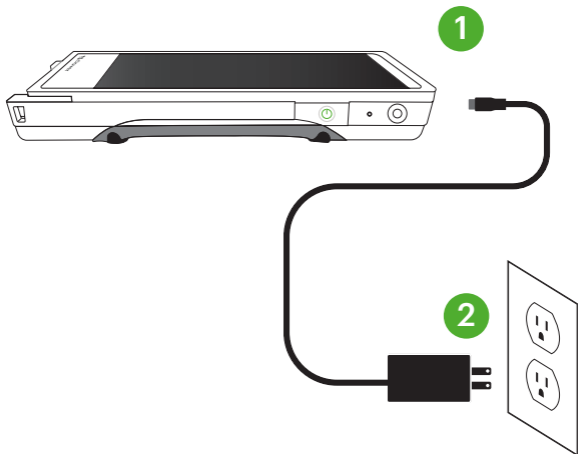

## Clover Flex 4 Pocket

Model Number: C407