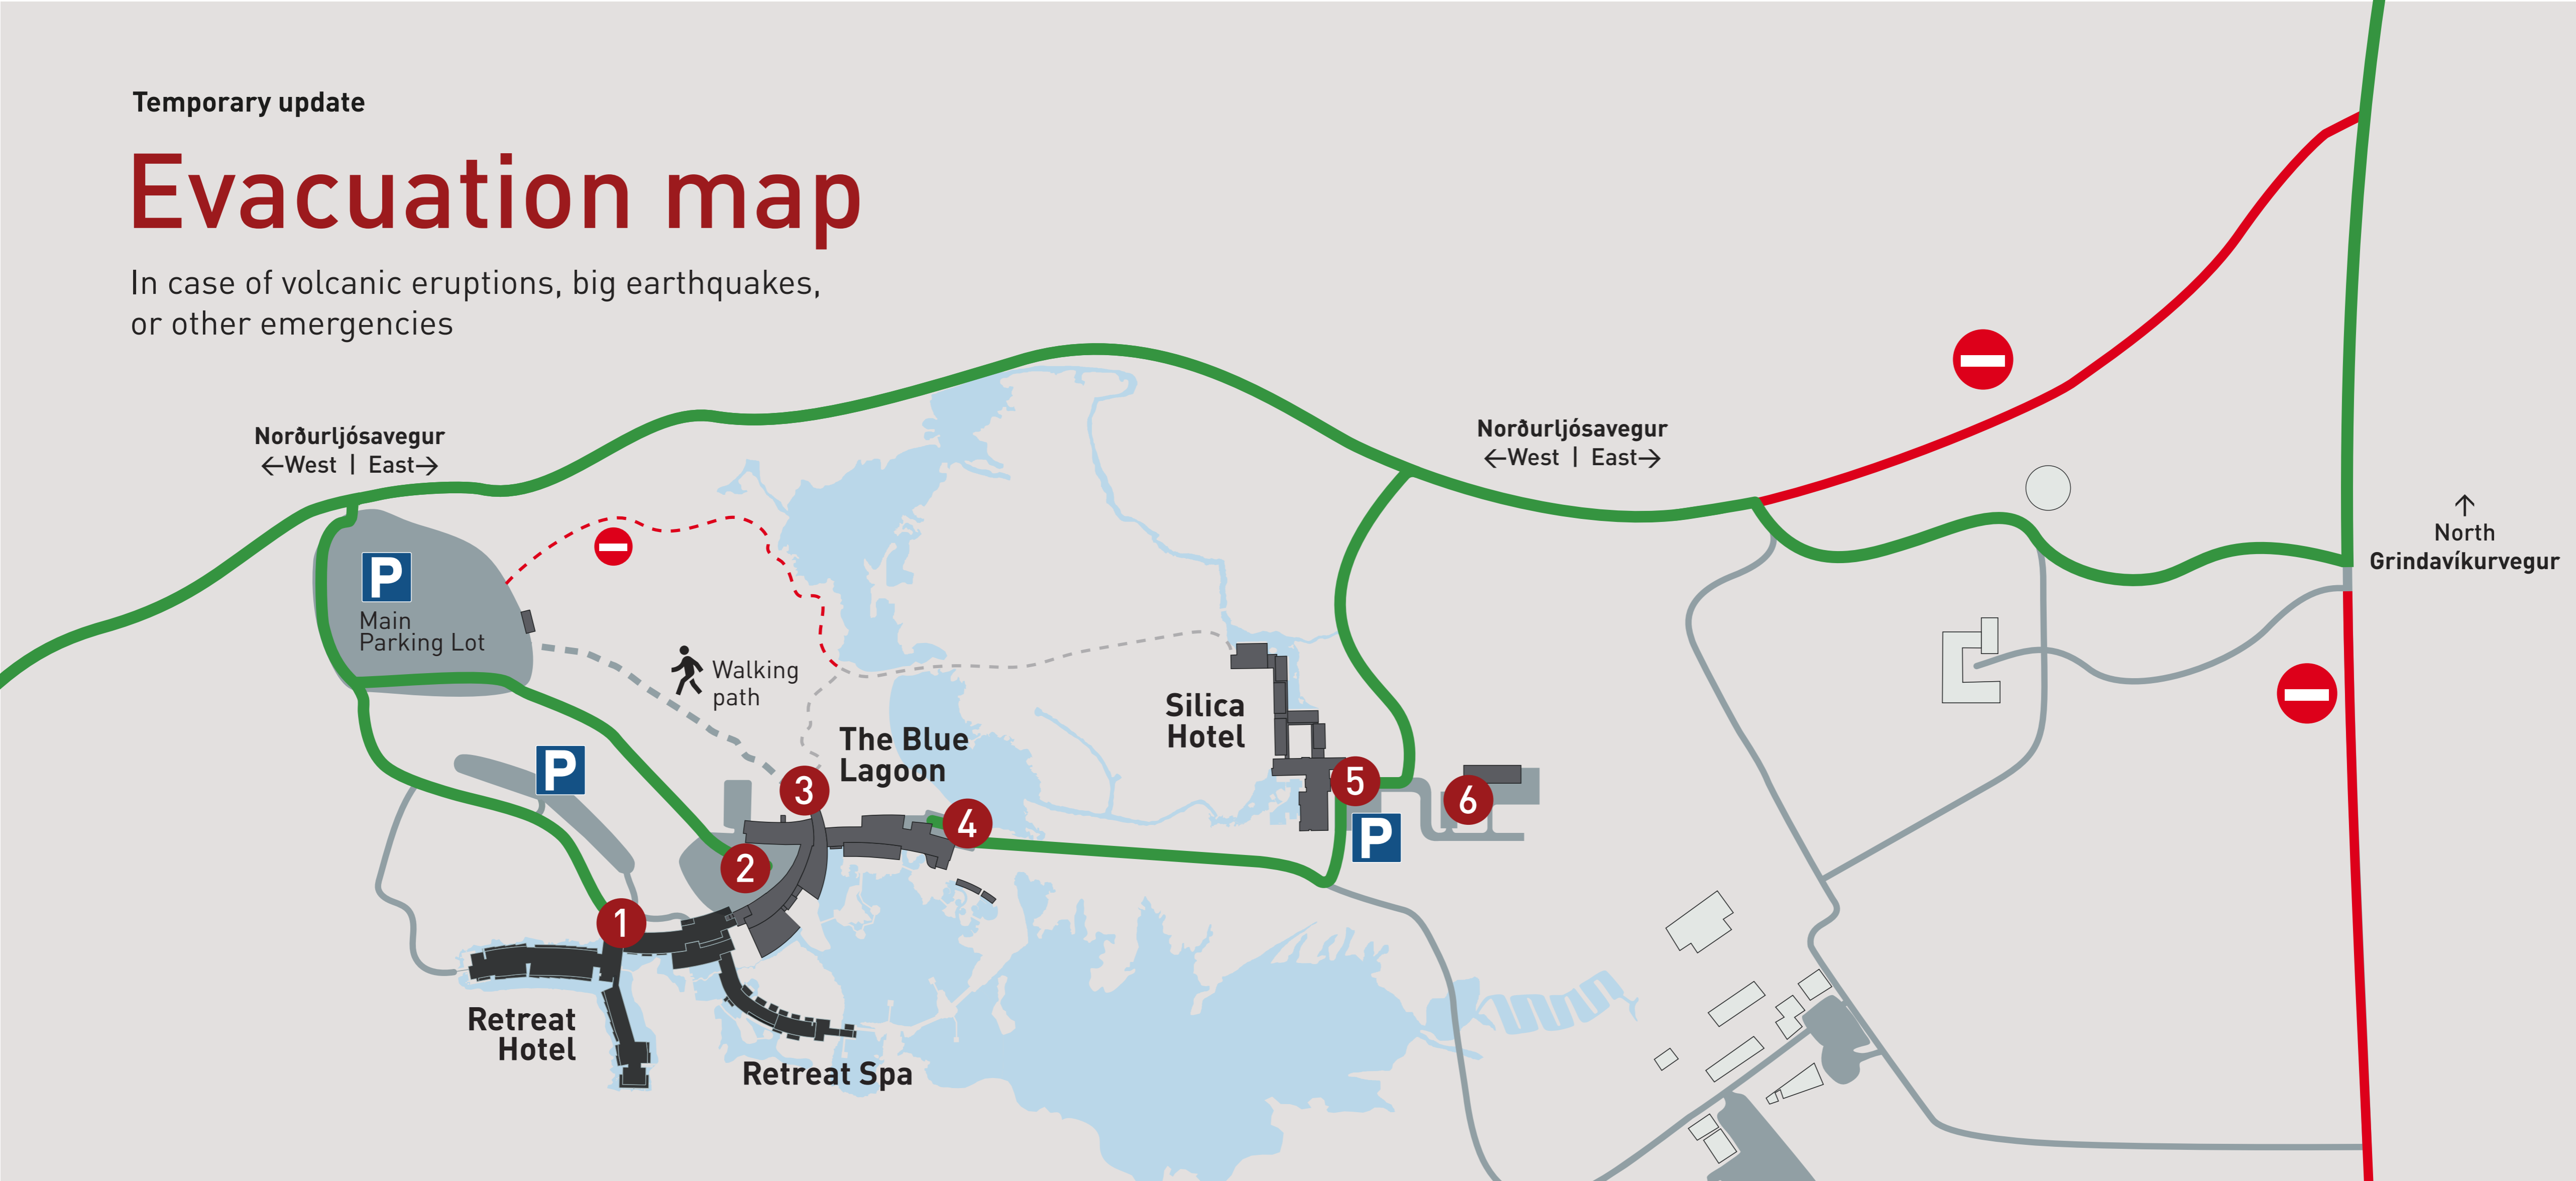

Temporary update

# Evacuation map

In case of volcanic eruptions, big earthquakes, or other emergencies

- Exit routes from the area
- Closed road
- Assembly points
- Parking

- Retreat Hotel main entrance
- Staff area
- Blue Lagoon main entrance
- Staff area
- Silica Hotel main entrance
- Staff area

### Key instructions in case of an evacuation:

- Follow our trained staff's evacuation guidance.
- Stay calm to ensure an effective evacuation.
- Familiarize yourself with exit routes and assembly points.
- Remember your belongings, including passport, medicine, and keys.
- If you arrived by car, proceed to your vehicle and exit the premises. Fill all car seats if possible. Otherwise, buses are available for transportation.

Retreat Hotel

Retreat Spa

Moss Restaurant

**Assembly point**

Retreat Hotel main entrance

1

Lobby

Moss  
Restaurant