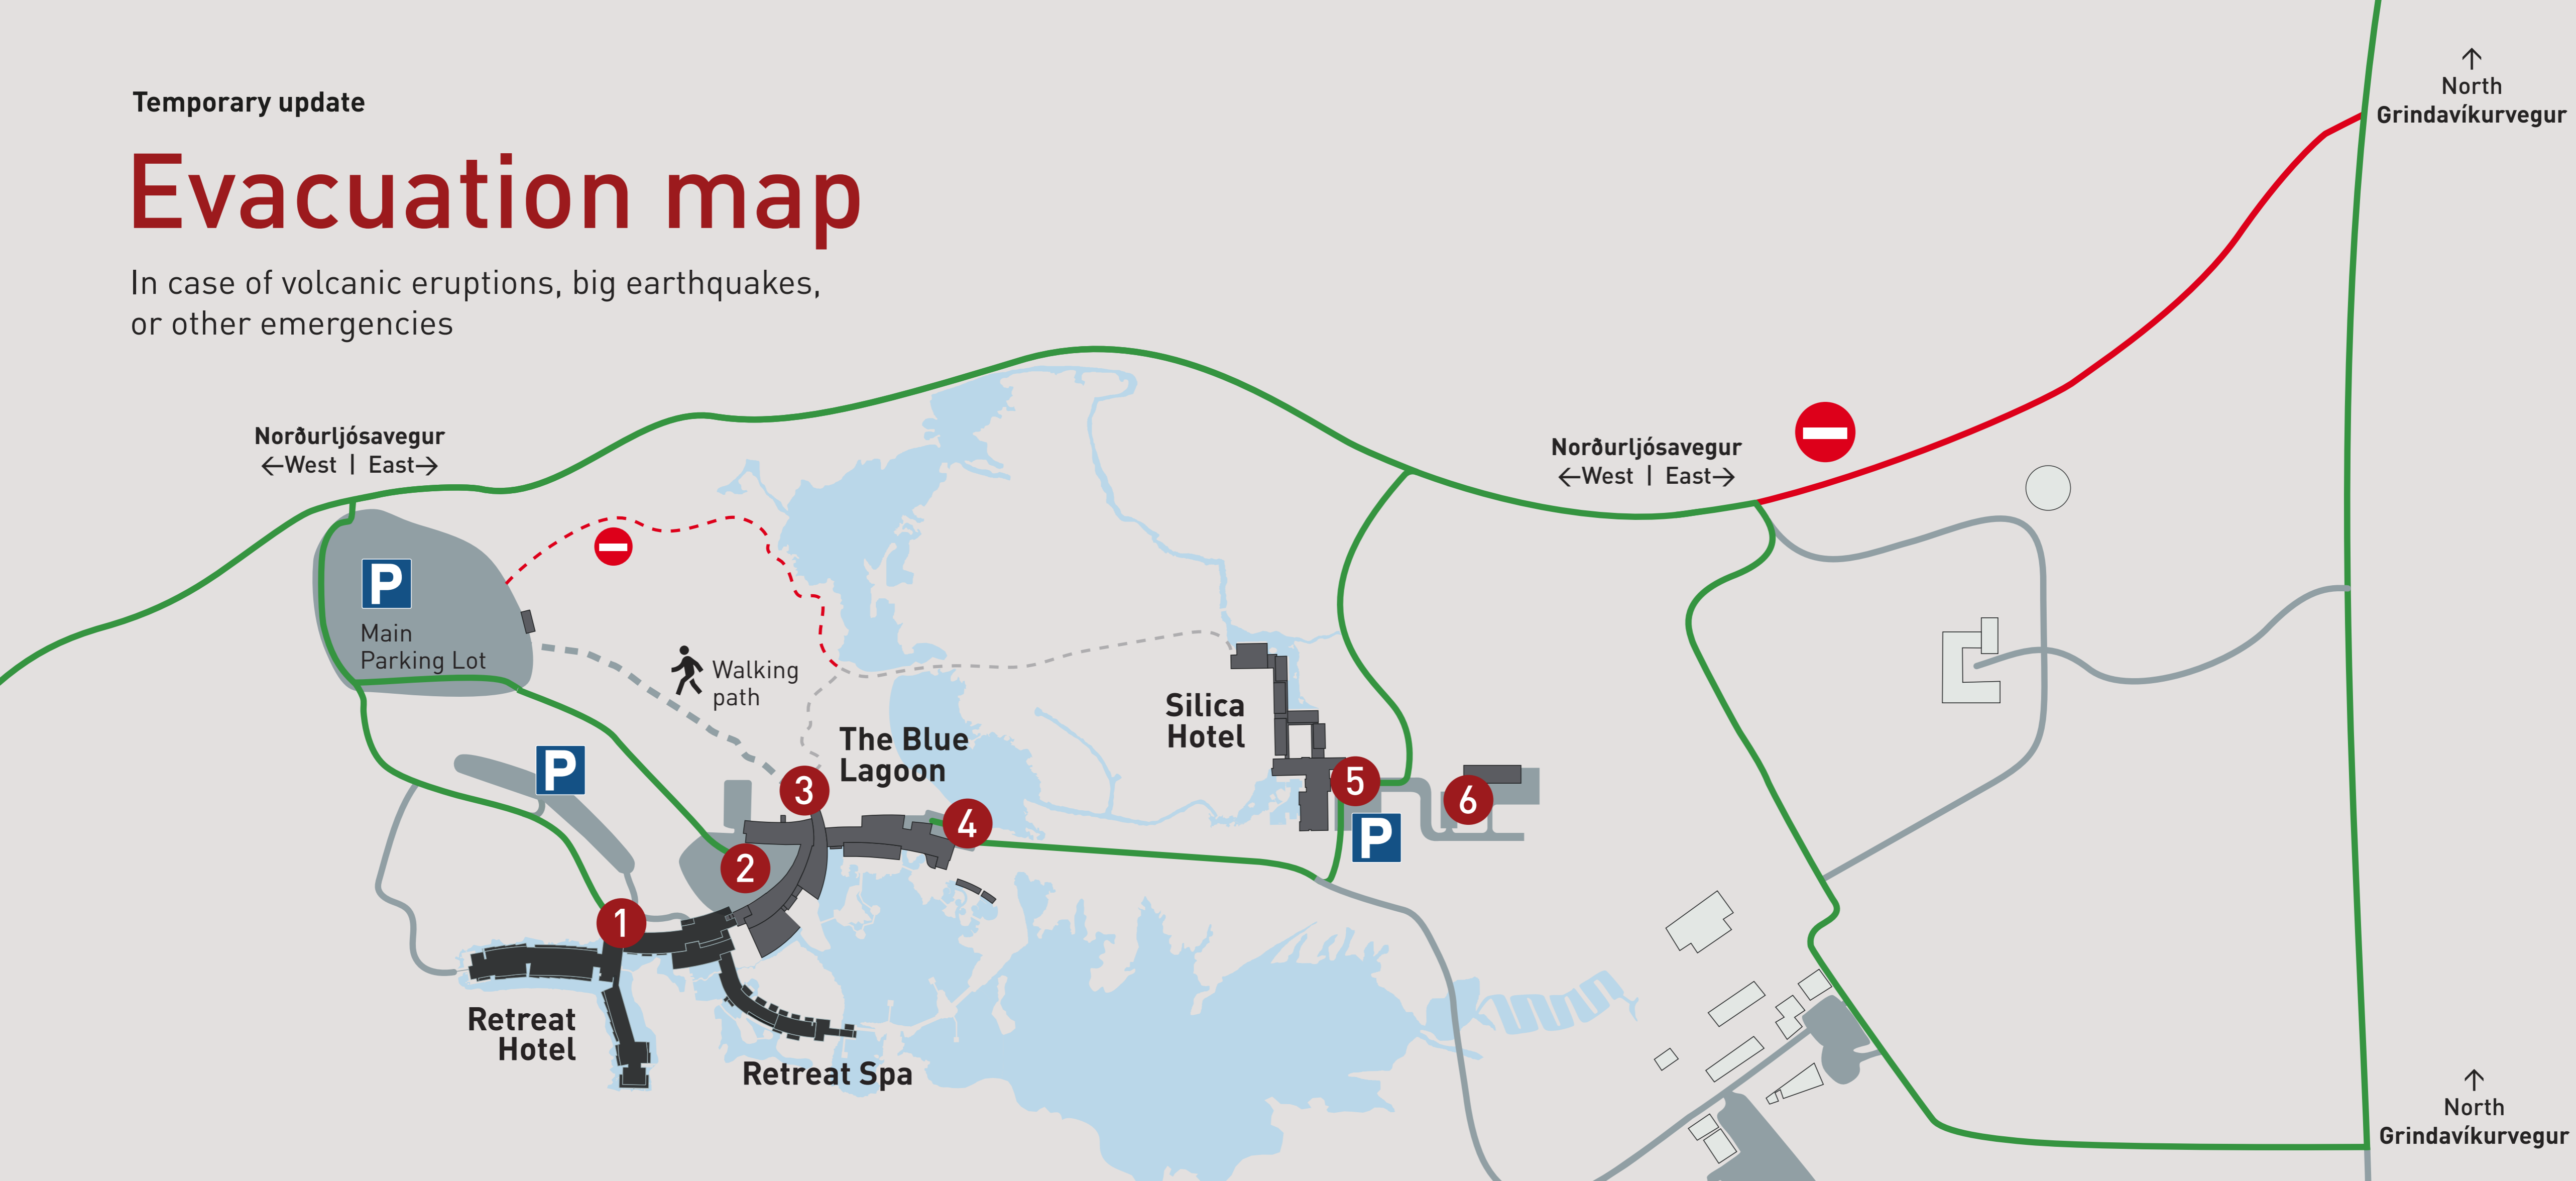

Temporary update

Evacuation map

In case of volcanic eruptions, big earthquakes, or other emergencies

- Exit routes from the area
- Closed road
- Assembly points
- Parking

- 1 Retreat Hotel main entrance
- 2 Staff area
- 3 Blue Lagoon main entrance
- 4 Staff area
- 5 Silica Hotel main entrance
- 6 Staff area

Key instructions in case of an evacuation:

- Follow our trained staff's evacuation guidance.
- Stay calm to ensure an effective evacuation.
- Familiarize yourself with exit routes and assembly points.
- Remember your belongings, including passport, medicine, and keys.
- If you arrived by car, proceed to your vehicle and exit the premises. Fill all car seats if possible. Otherwise, buses are available for transportation.