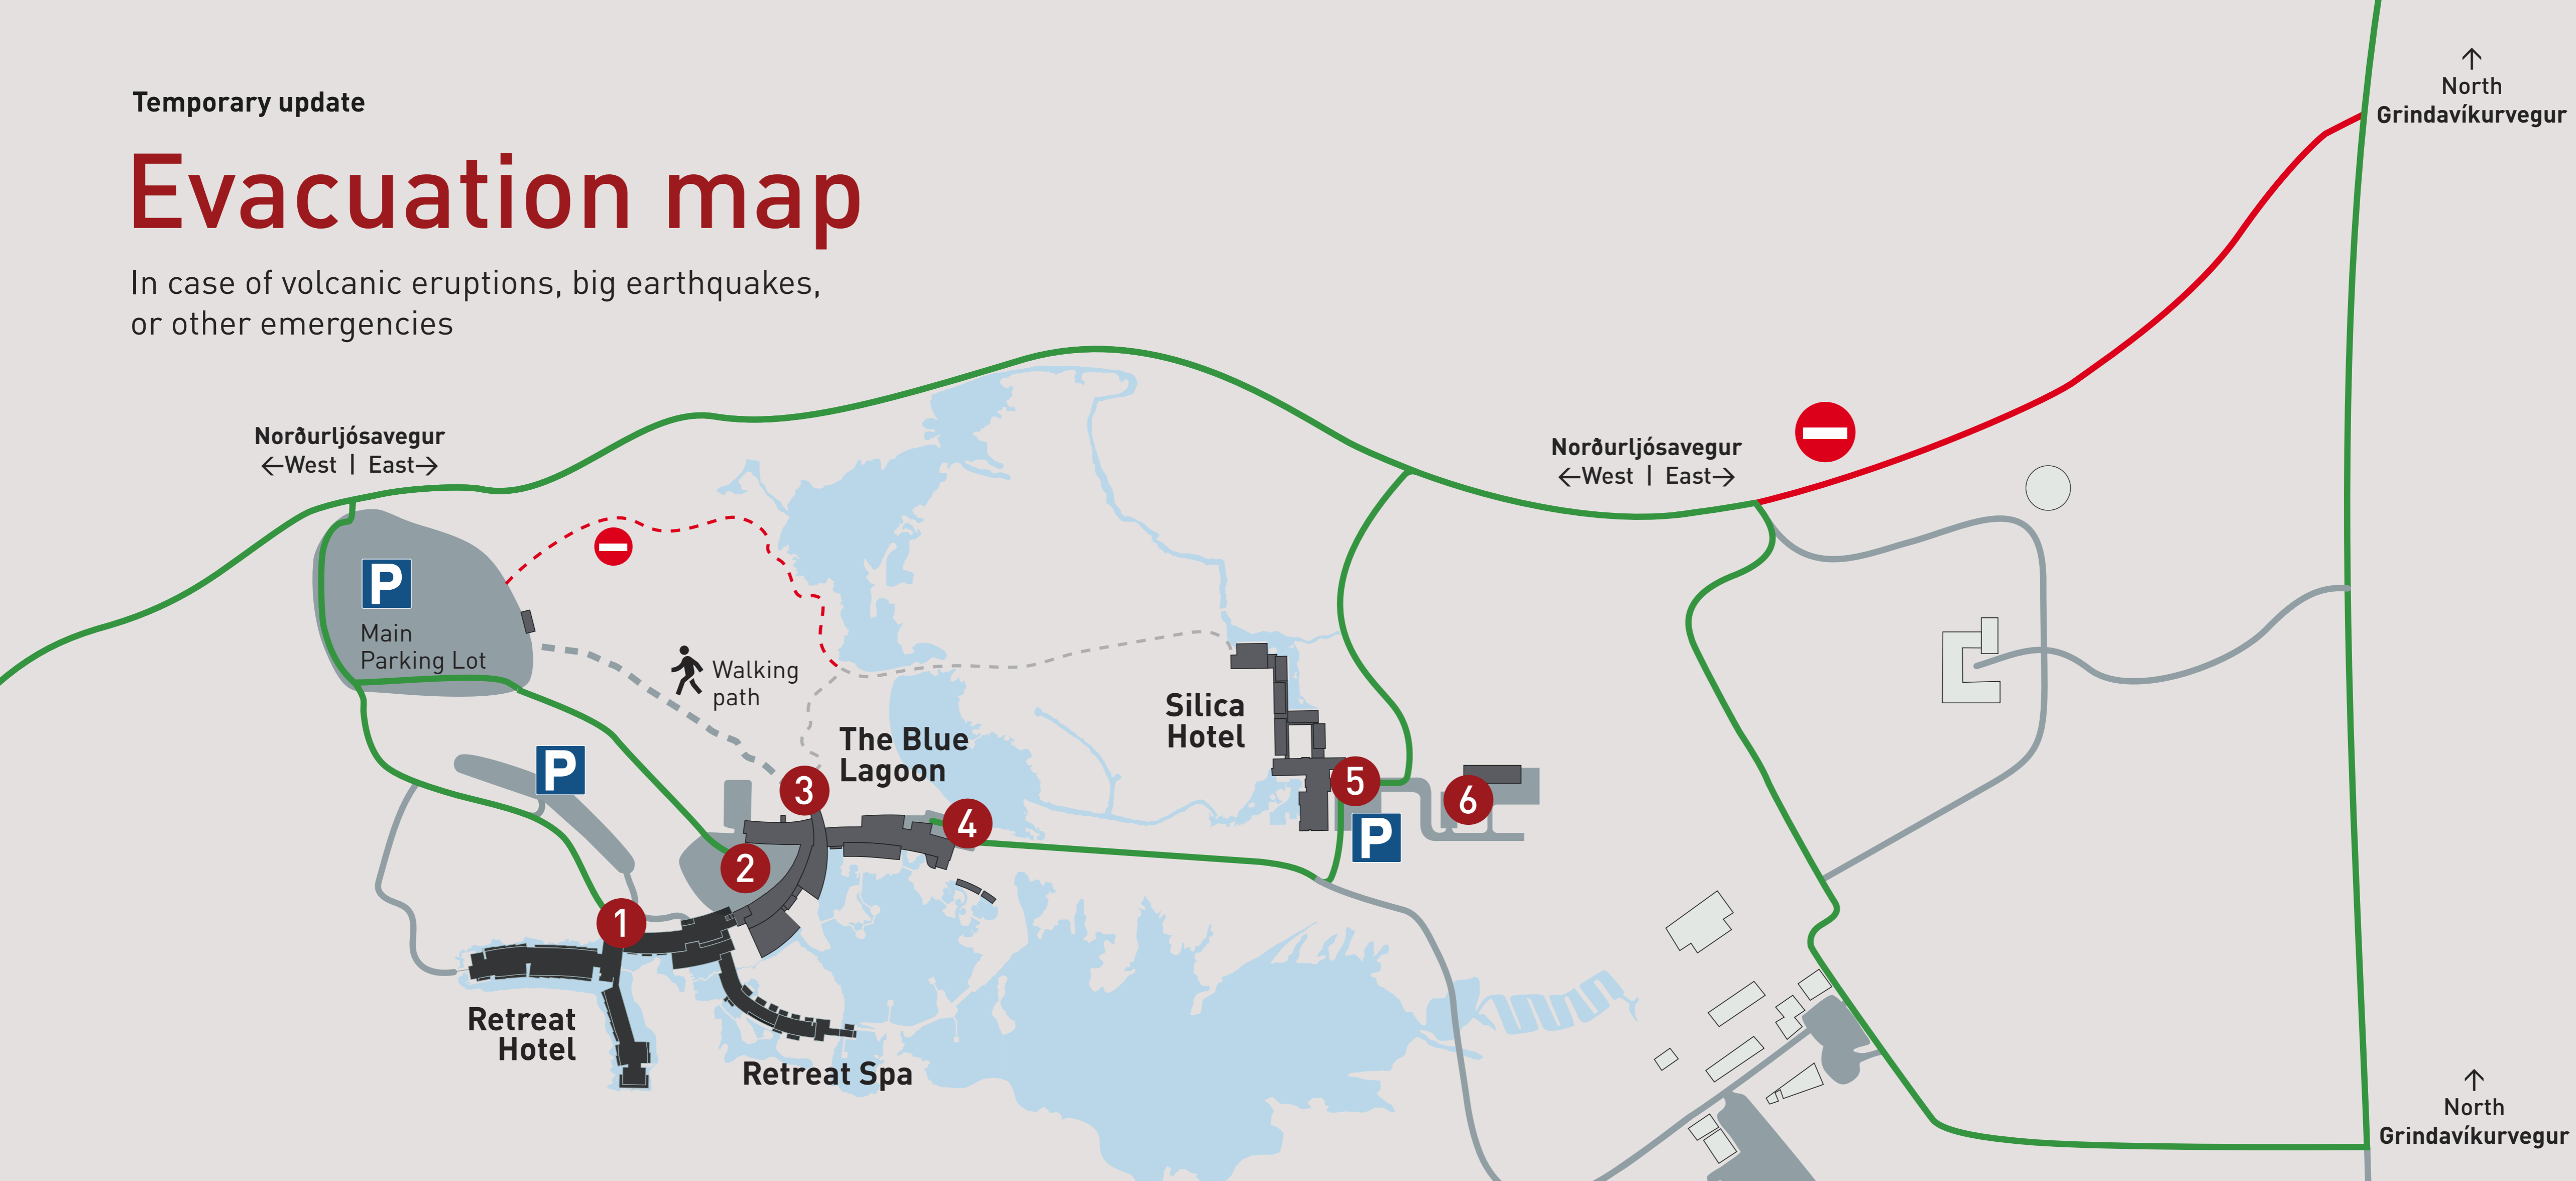

Temporary update

Evacuation map

In case of volcanic eruptions, big earthquakes, or other emergencies

- Exit routes from the area
- Closed road
- Assembly points
- Parking

- 1 Retreat Hotel main entrance
- 2 Staff area
- 3 Blue Lagoon main entrance
- 4 Staff area
- 5 Silica Hotel main entrance
- 6 Staff area

Key instructions in case of an evacuation:

- Follow our trained staff's evacuation guidance.
- Stay calm to ensure an effective evacuation.
- Familiarize yourself with exit routes and assembly points.
- Remember your belongings, including passport, medicine, and keys.
- If you arrived by car, proceed to your vehicle and exit the premises. Fill all car seats if possible. Otherwise, buses are available for transportation.

Retreat Hotel

Retreat Spa

Moss Restaurant

Assembly point

Retreat Hotel main entrance

1

Lobby

Moss
Restaurant

Spa Restaurant

Suites

Suites

Retreat Spa