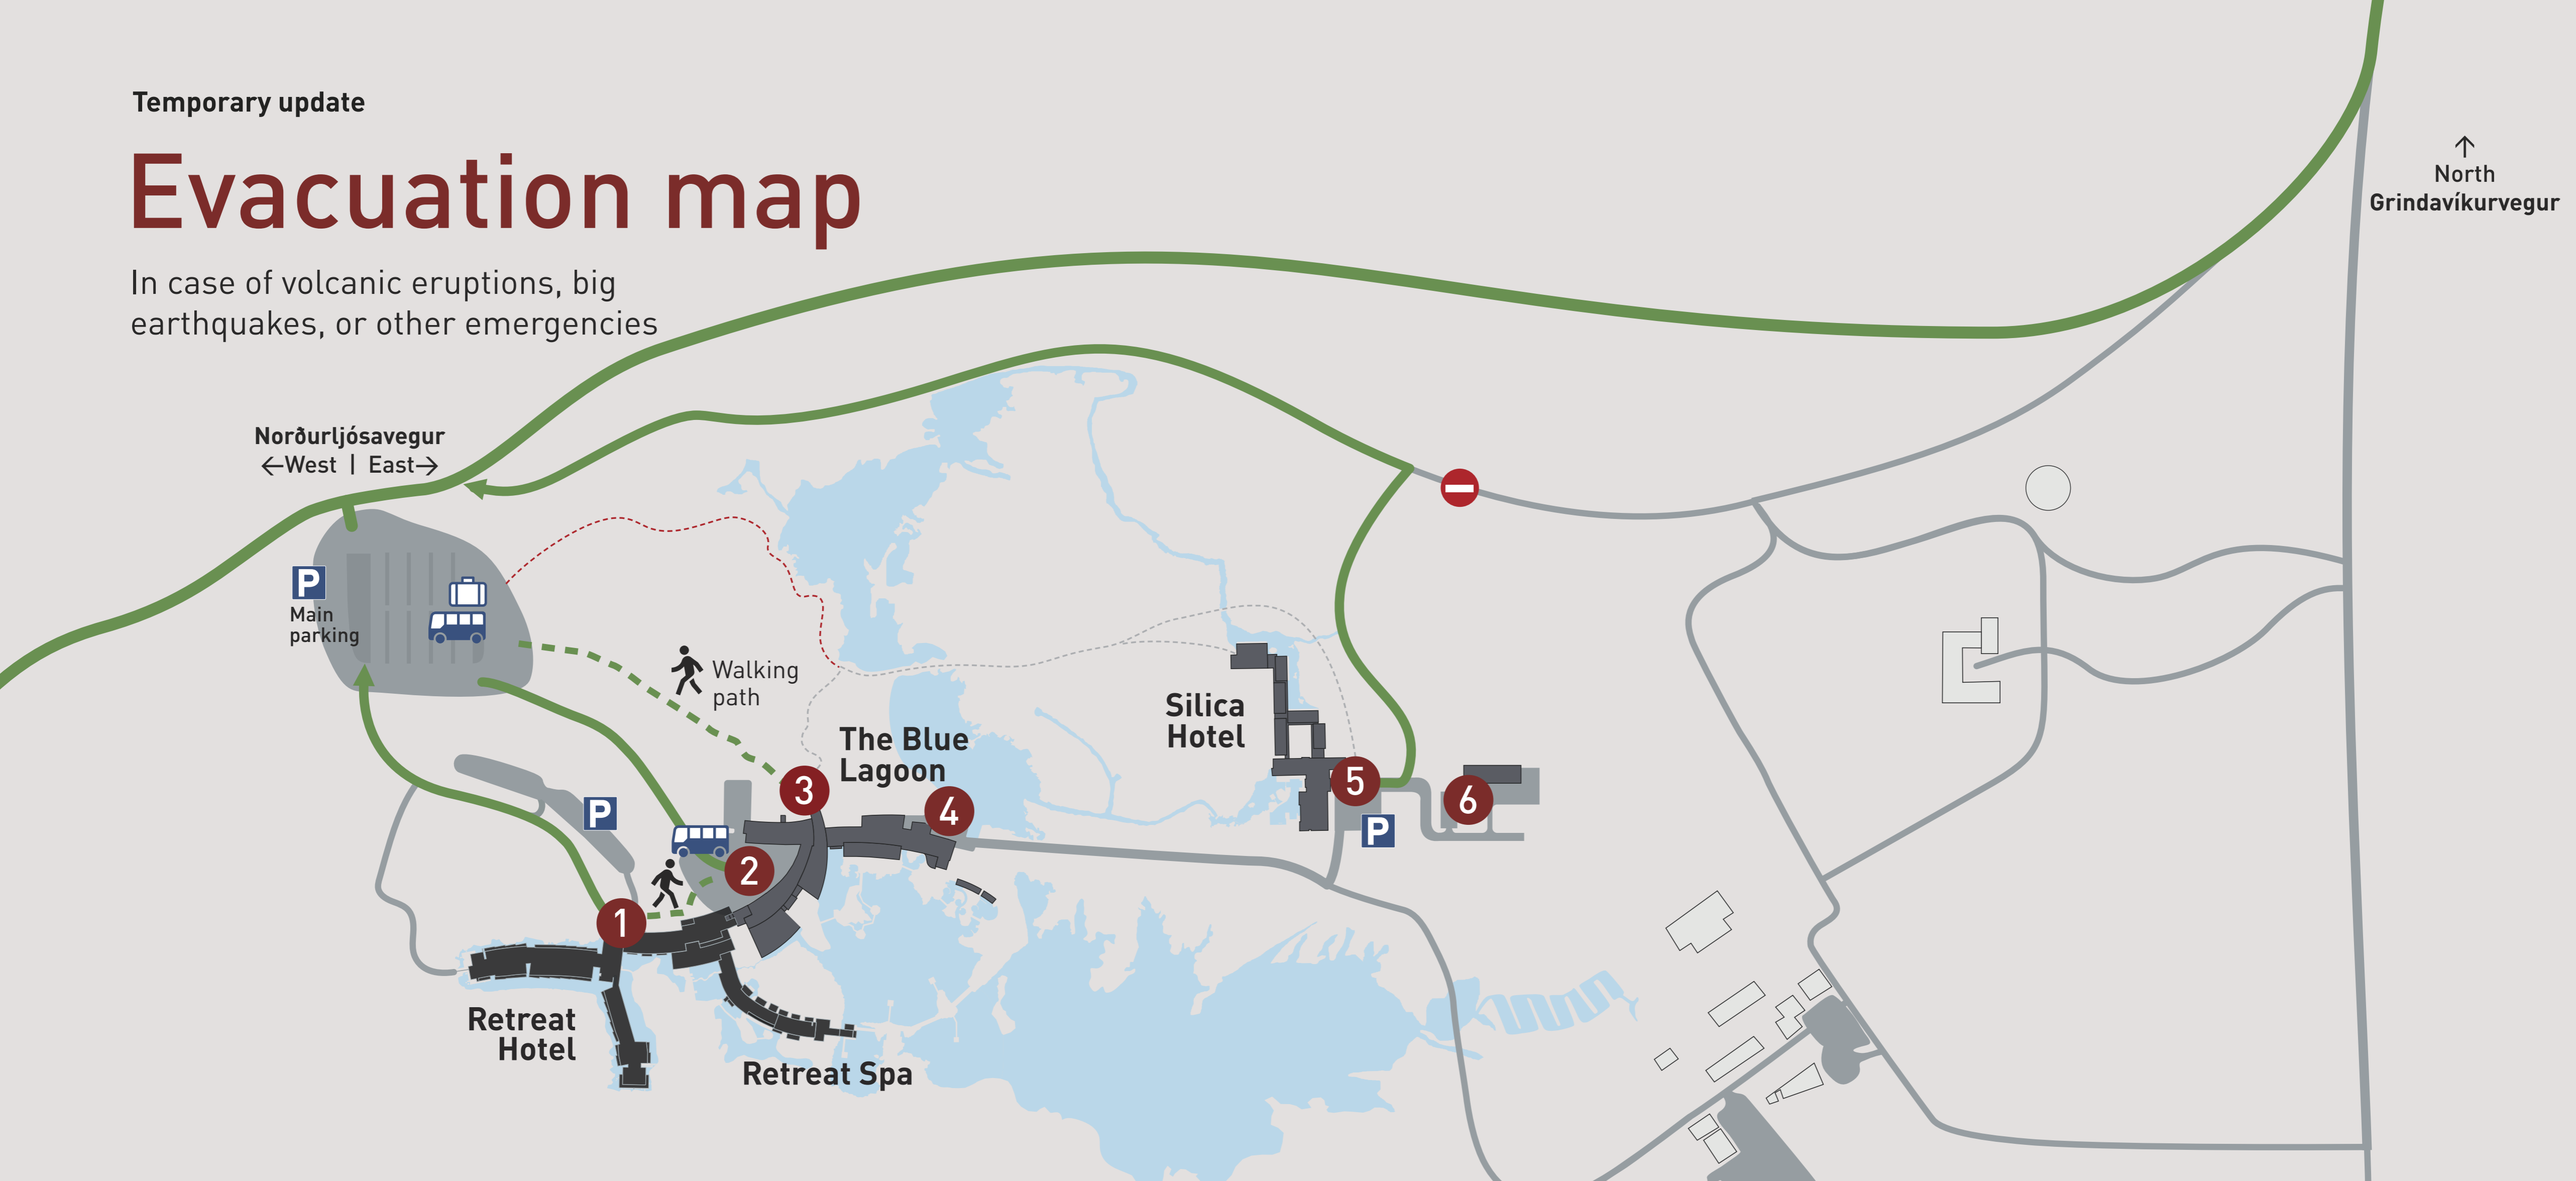

Temporary update

Evacuation map

In case of volcanic eruptions, big earthquakes, or other emergencies

↑
North
Grindavíkurvegur

 Exit routes from the area

 Assembly points

 Parking

 1 Retreat Hotel main entrance

 2 Staff area

 3 Blue Lagoon main entrance

 4 Staff area

 5 Silica Hotel main entrance

 6 Staff area

Key instructions in case of an evacuation:

- Follow our trained staff's evacuation guidance.
- Stay calm to ensure an effective evacuation.
- Familiarize yourself with exit routes and assembly points.
- Remember your belongings, including passport, medicine, and keys.
- If you arrived by car, proceed to your vehicle and exit the premises. Fill all car seats if possible. Otherwise, buses are available for transportation.

The Blue Lagoon

Store

Blue Café

Lava Restaurant

Walking path

Assembly point

Blue Lagoon main entrance

3

Store

Reception

Changing rooms

Blue Café

Lava Restaurant