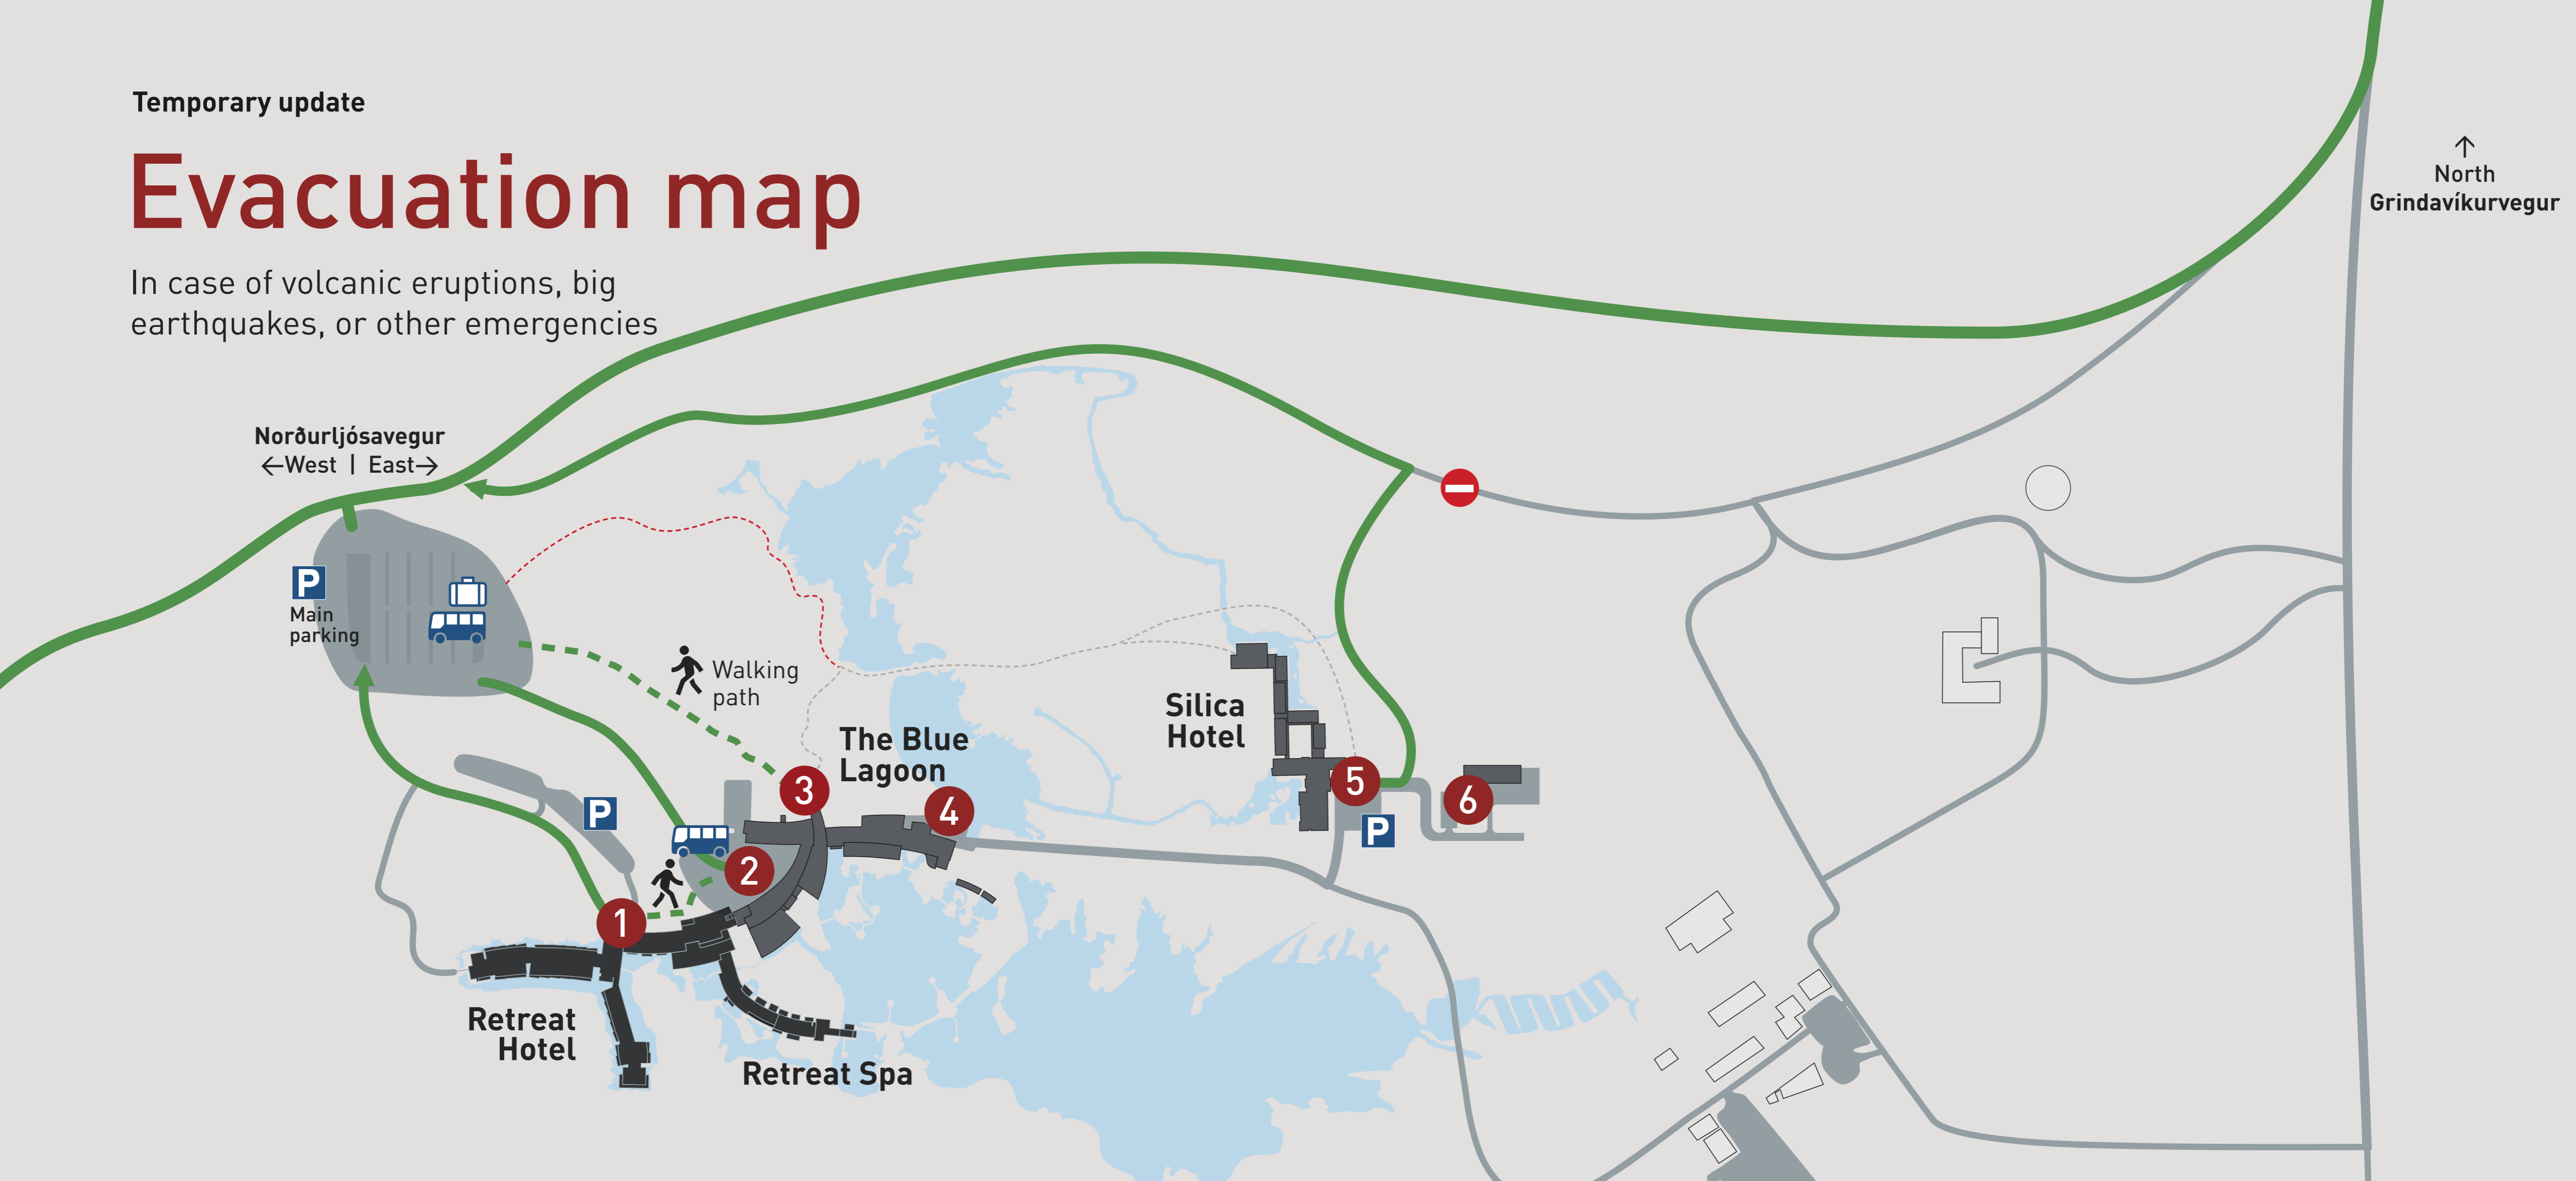

Temporary update

Evacuation map

In case of volcanic eruptions, big earthquakes, or other emergencies

↑
North
Grindavíkurvegur

 Exit routes from the area

 Assembly points

 Parking

 1 Retreat Hotel main entrance

 2 Staff area

 3 Blue Lagoon main entrance

 4 Staff area

 5 Silica Hotel main entrance

 6 Staff area

Key instructions in case of an evacuation:

- Follow our trained staff's evacuation guidance.
- Stay calm to ensure an effective evacuation.
- Familiarize yourself with exit routes and assembly points.
- Remember your belongings, including passport, medicine, and keys.
- If you arrived by car, proceed to your vehicle and exit the premises. Fill all car seats if possible. Otherwise, buses are available for transportation.

Retreat Hotel

Retreat Spa

Moss Restaurant

Assembly point

Retreat Hotel main entrance

← By car

1

By bus →

Hotel Lobby

Moss Restaurant

Spa Restaurant

Hotel Rooms

Hotel Rooms

Retreat Spa