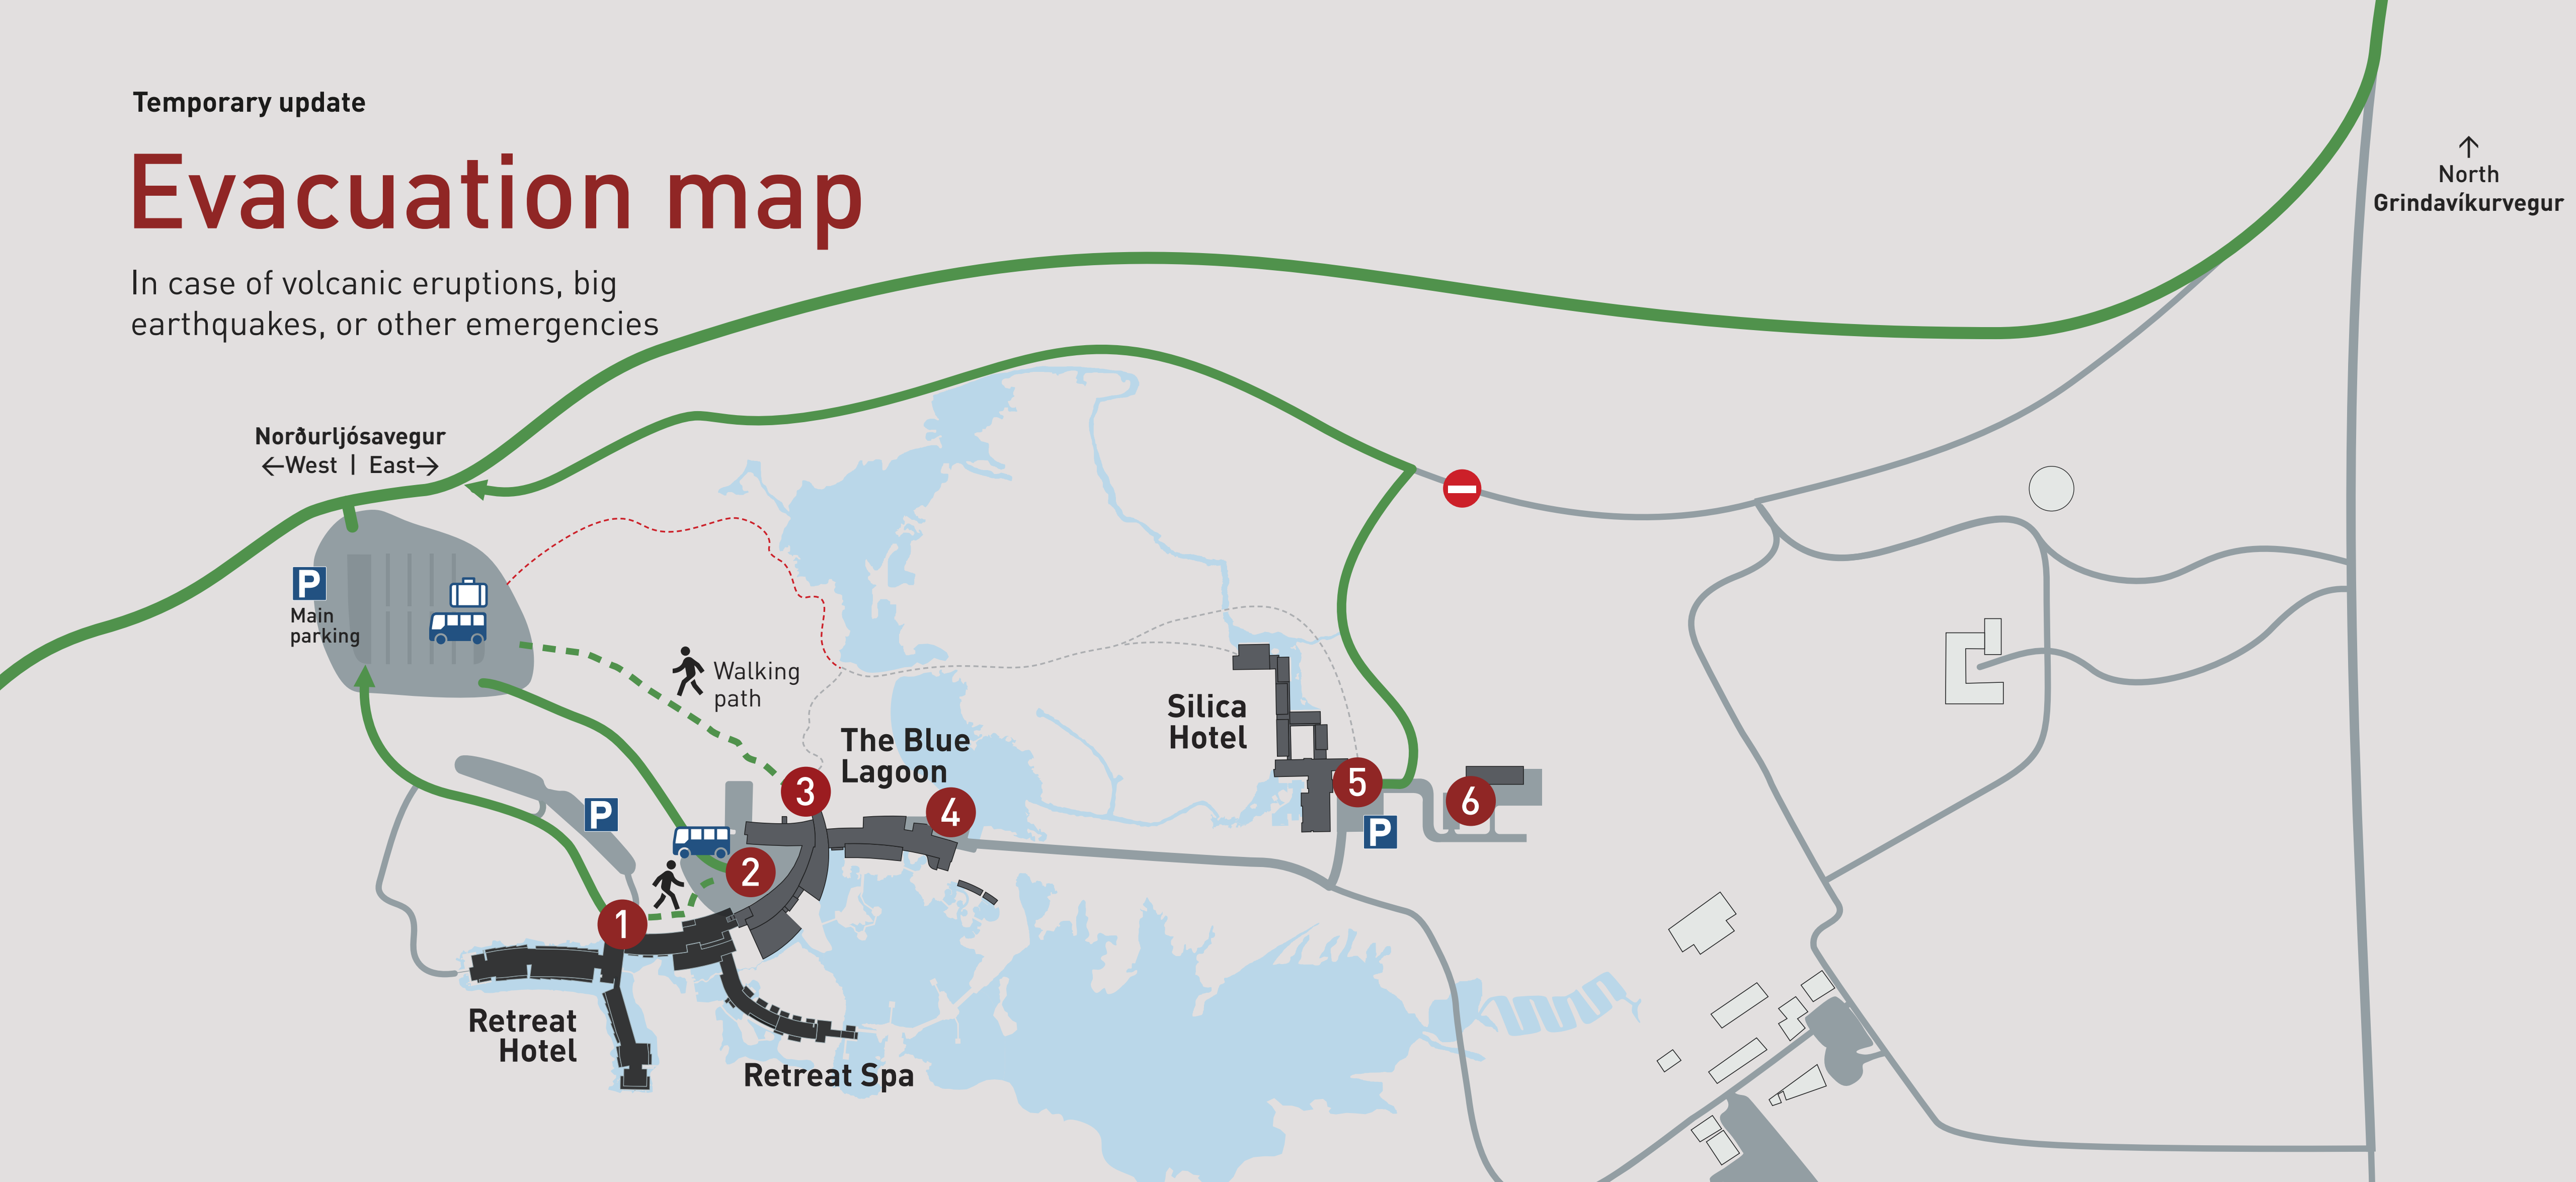

Temporary update

Evacuation map

In case of volcanic eruptions, big earthquakes, or other emergencies

↑
North
Grindavíkurvegur

 Exit routes from the area

 Assembly points

 Parking

 1 Retreat Hotel main entrance

 2 Staff area

 3 Blue Lagoon main entrance

 4 Staff area

 5 Silica Hotel main entrance

 6 Staff area

Key instructions in case of an evacuation:

- Follow our trained staff's evacuation guidance.
- Stay calm to ensure an effective evacuation.
- Familiarize yourself with exit routes and assembly points.
- Remember your belongings, including passport, medicine, and keys.
- If you arrived by car, proceed to your vehicle and exit the premises. Fill all car seats if possible. Otherwise, buses are available for transportation.