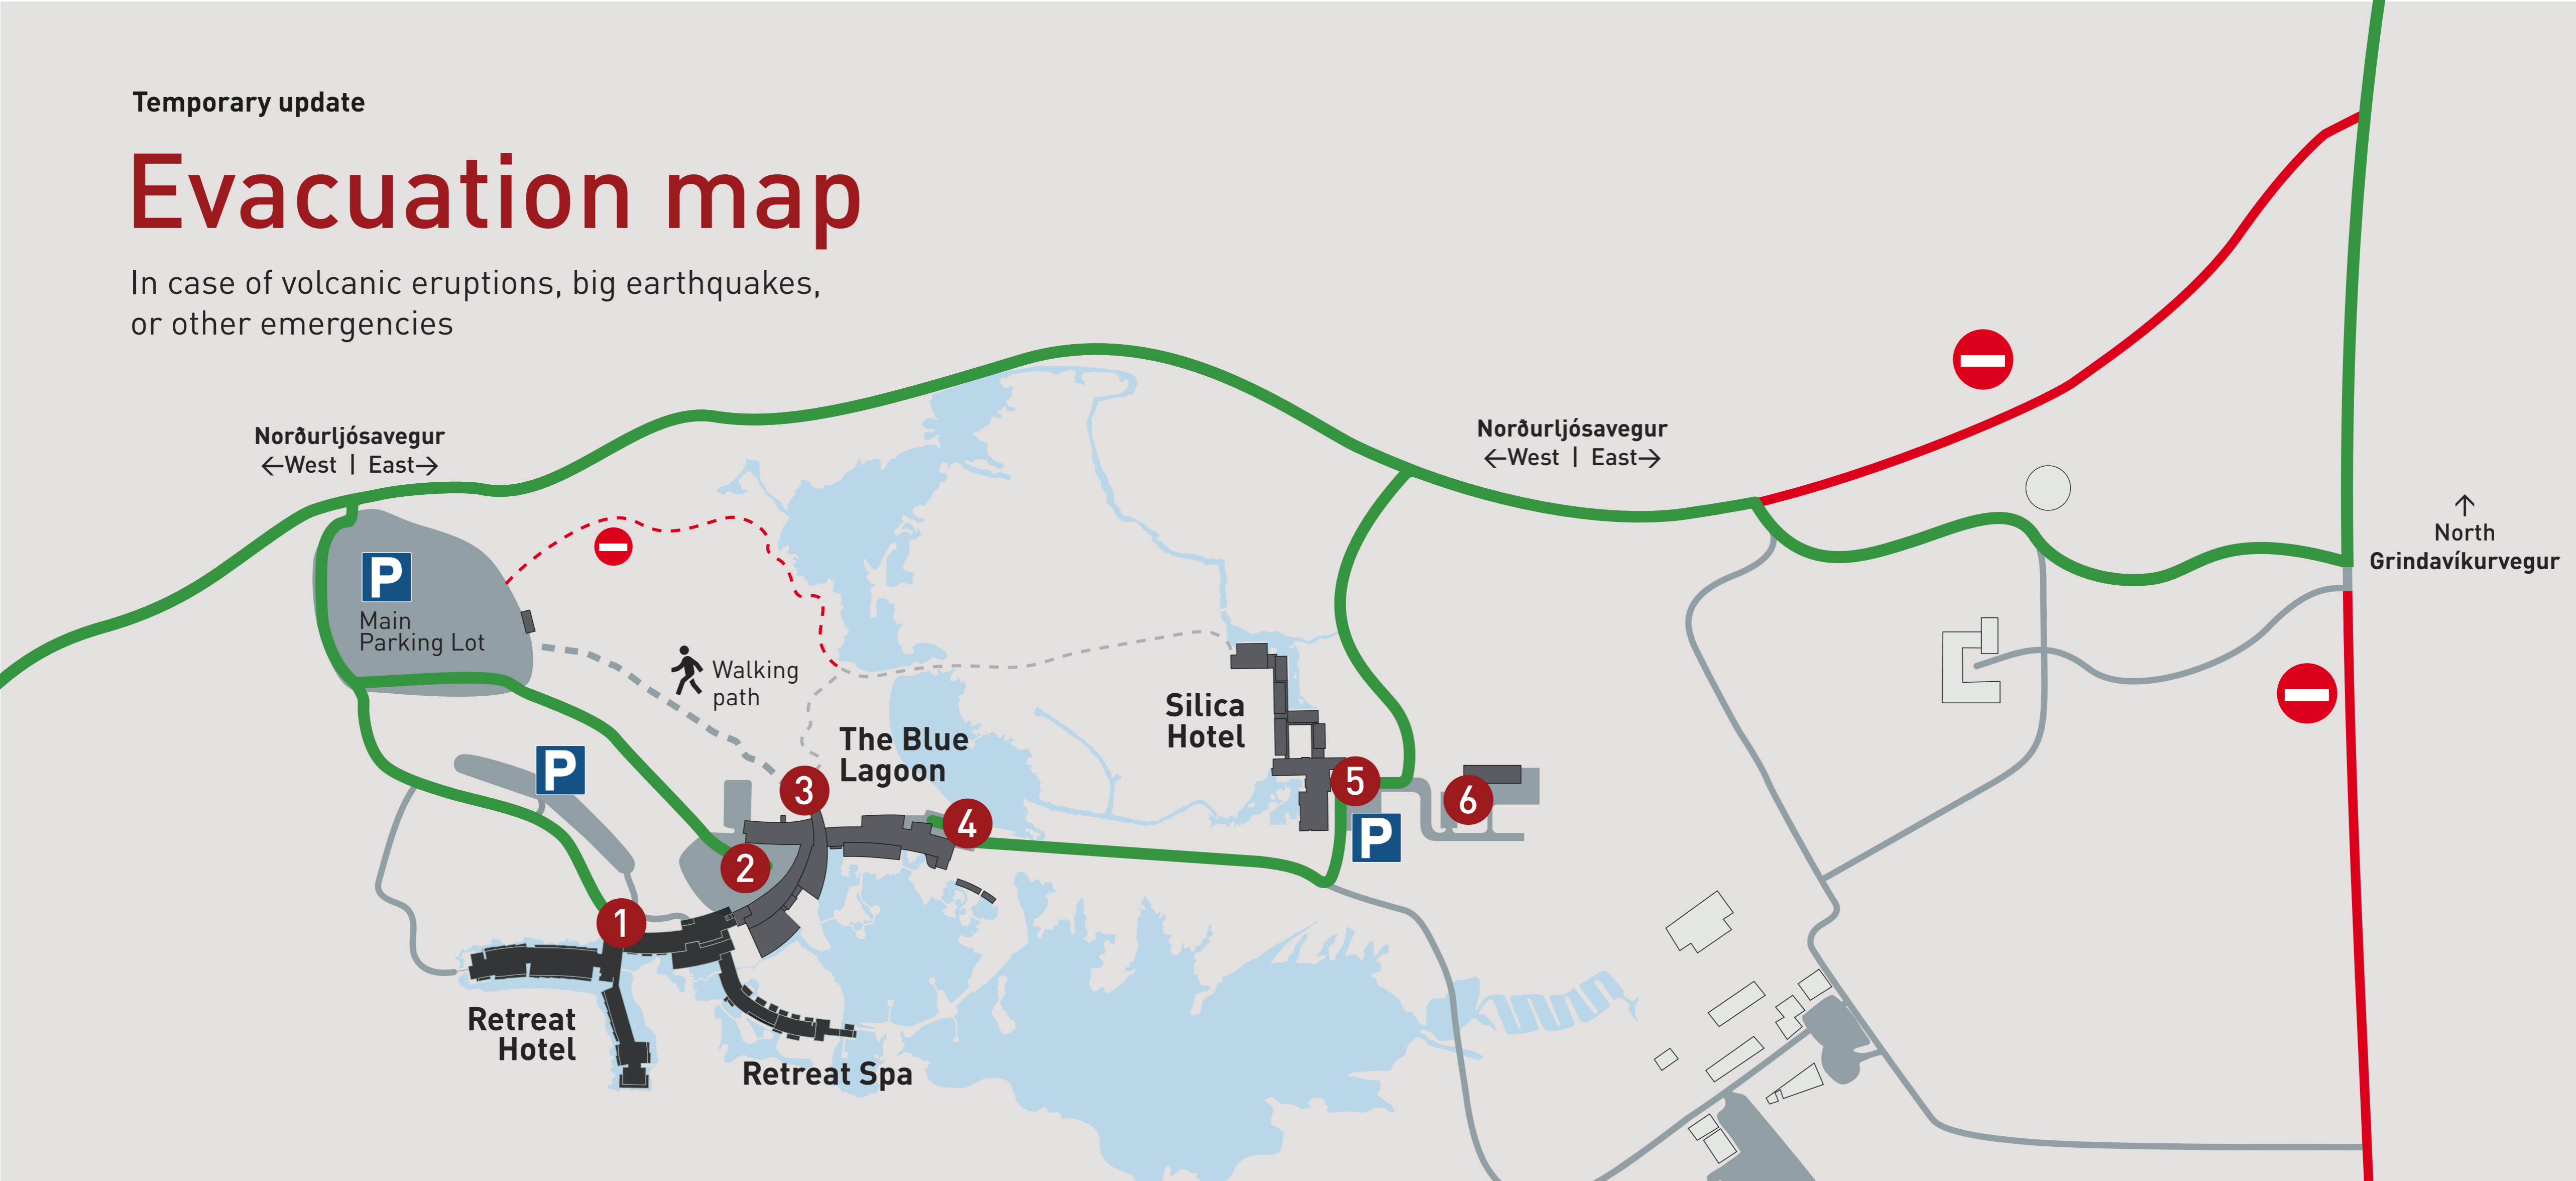

Temporary update

# Evacuation map

In case of volcanic eruptions, big earthquakes, or other emergencies

- Exit routes from the area
- Closed road
- Assembly points
- Parking

- |                                      |                                     |
|--------------------------------------|-------------------------------------|
| <b>1</b> Retreat Hotel main entrance | <b>4</b> Staff area                 |
| <b>2</b> Staff area                  | <b>5</b> Silica Hotel main entrance |
| <b>3</b> Blue Lagoon main entrance   | <b>6</b> Staff area                 |

### Key instructions in case of an evacuation:

- Follow our trained staff's evacuation guidance.
- Stay calm to ensure an effective evacuation.
- Familiarize yourself with exit routes and assembly points.
- Remember your belongings, including passport, medicine, and keys.
- If you arrived by car, proceed to your vehicle and exit the premises. Fill all car seats if possible. Otherwise, buses are available for transportation.