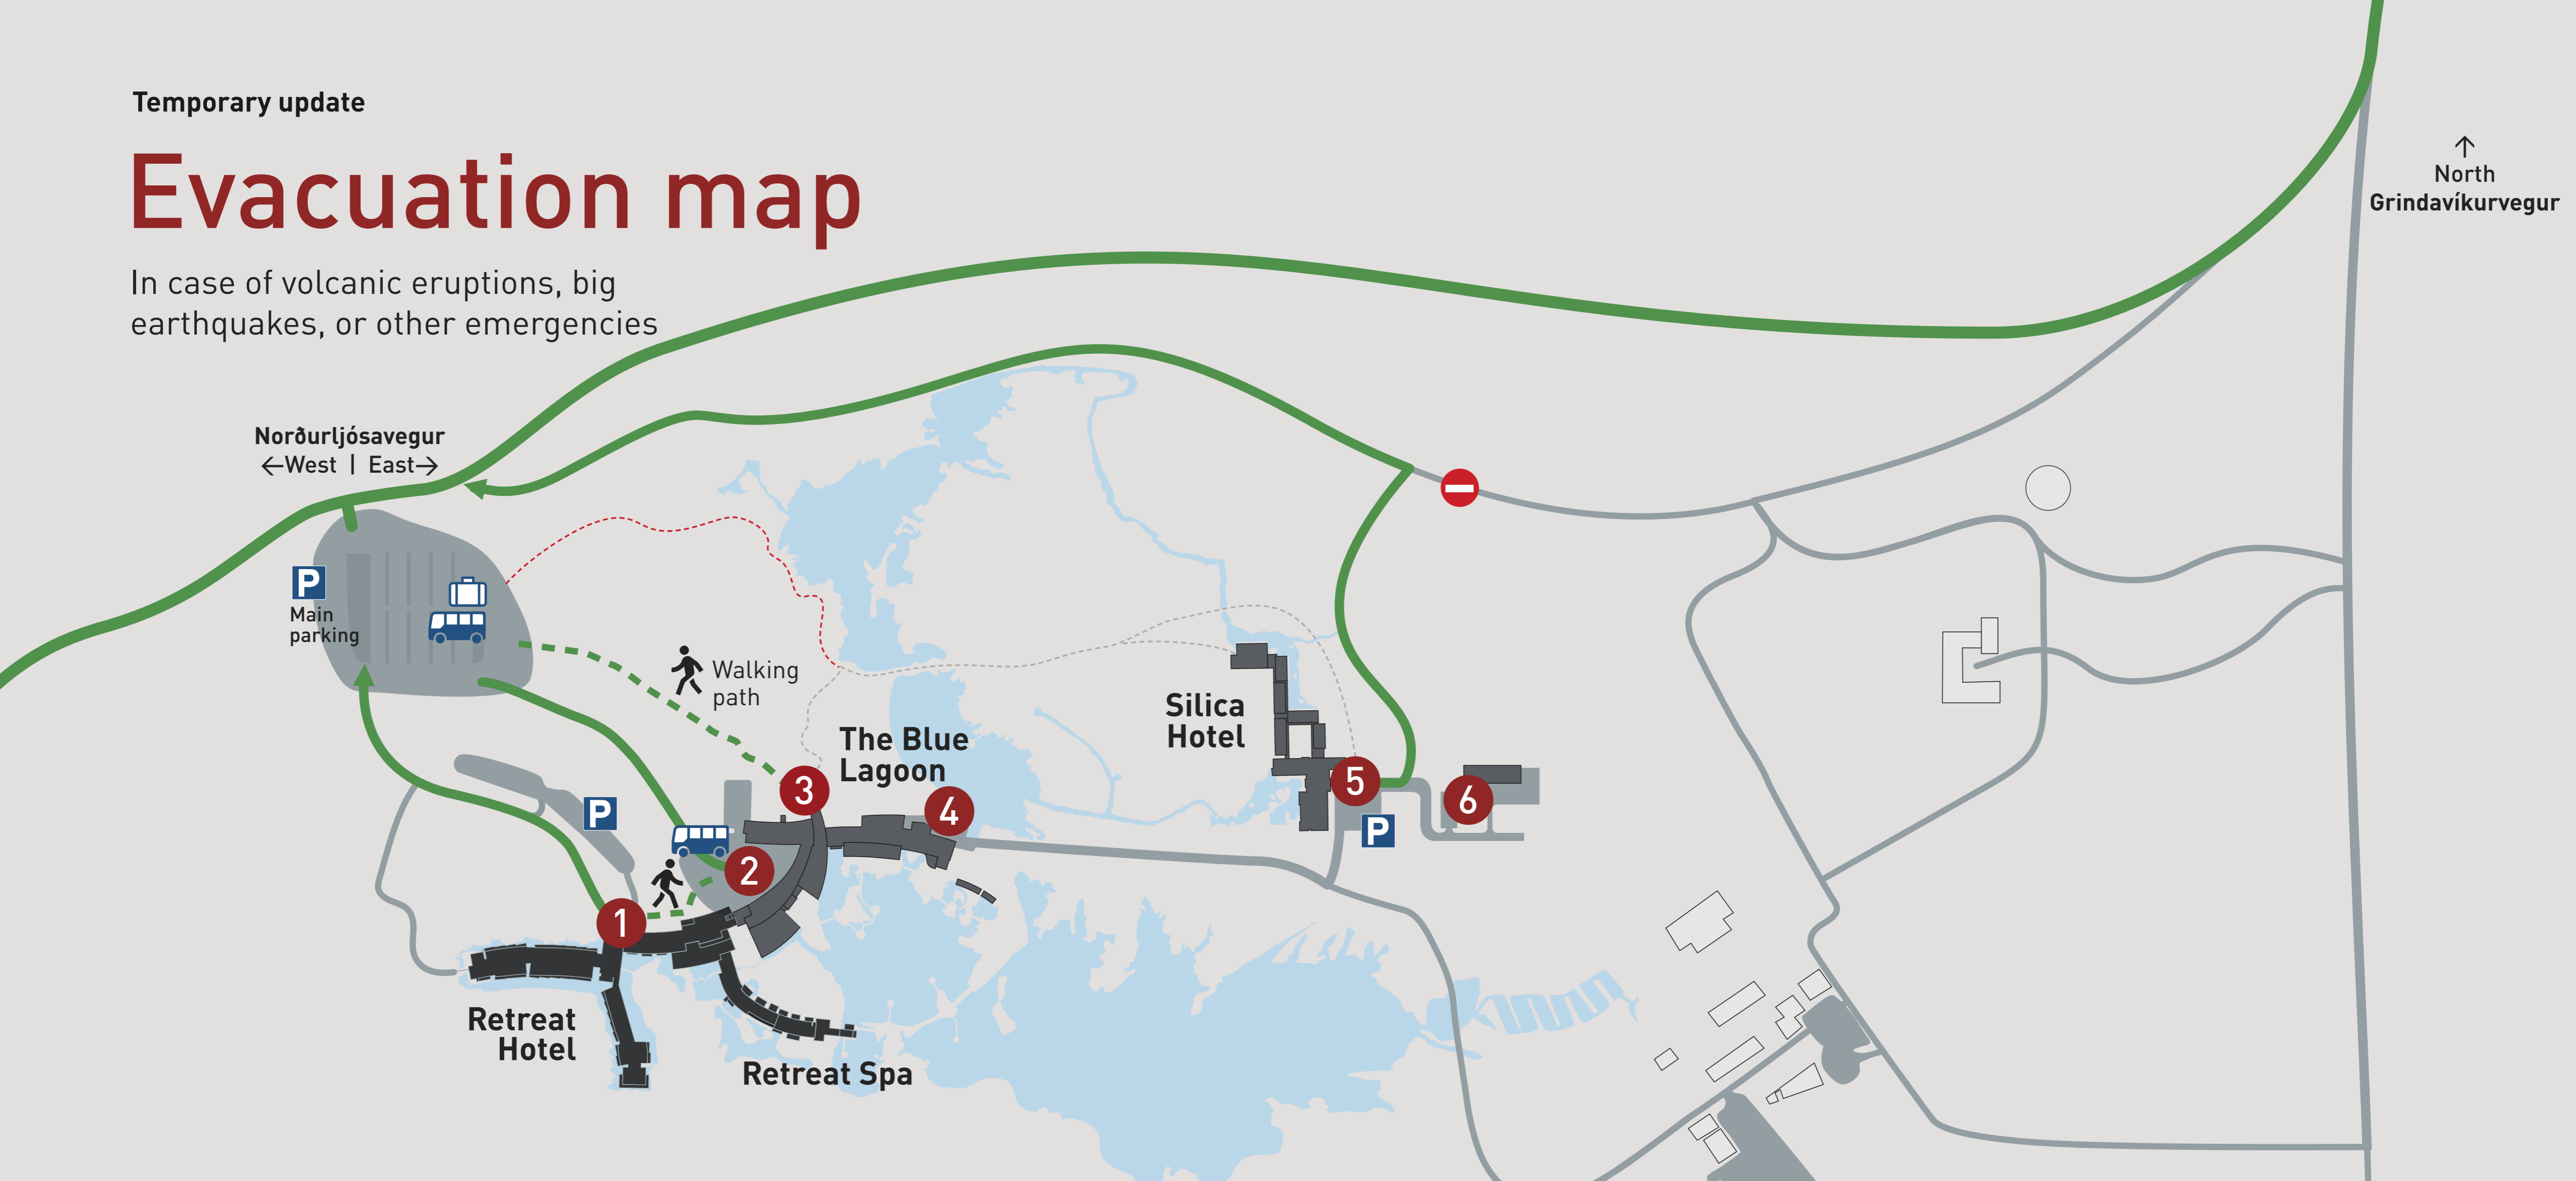

Temporary update

Evacuation map

In case of volcanic eruptions, big earthquakes, or other emergencies

↑
North
Grindavíkurvegur

 Exit routes from the area

 Assembly points

 Parking

 1 Retreat Hotel main entrance

 2 Staff area

 3 Blue Lagoon main entrance

 4 Staff area

 5 Silica Hotel main entrance

 6 Staff area

Key instructions in case of an evacuation:

- Follow our trained staff's evacuation guidance.
- Stay calm to ensure an effective evacuation.
- Familiarize yourself with exit routes and assembly points.
- Remember your belongings, including passport, medicine, and keys.
- If you arrived by car, proceed to your vehicle and exit the premises. Fill all car seats if possible. Otherwise, buses are available for transportation.

Silica Hotel