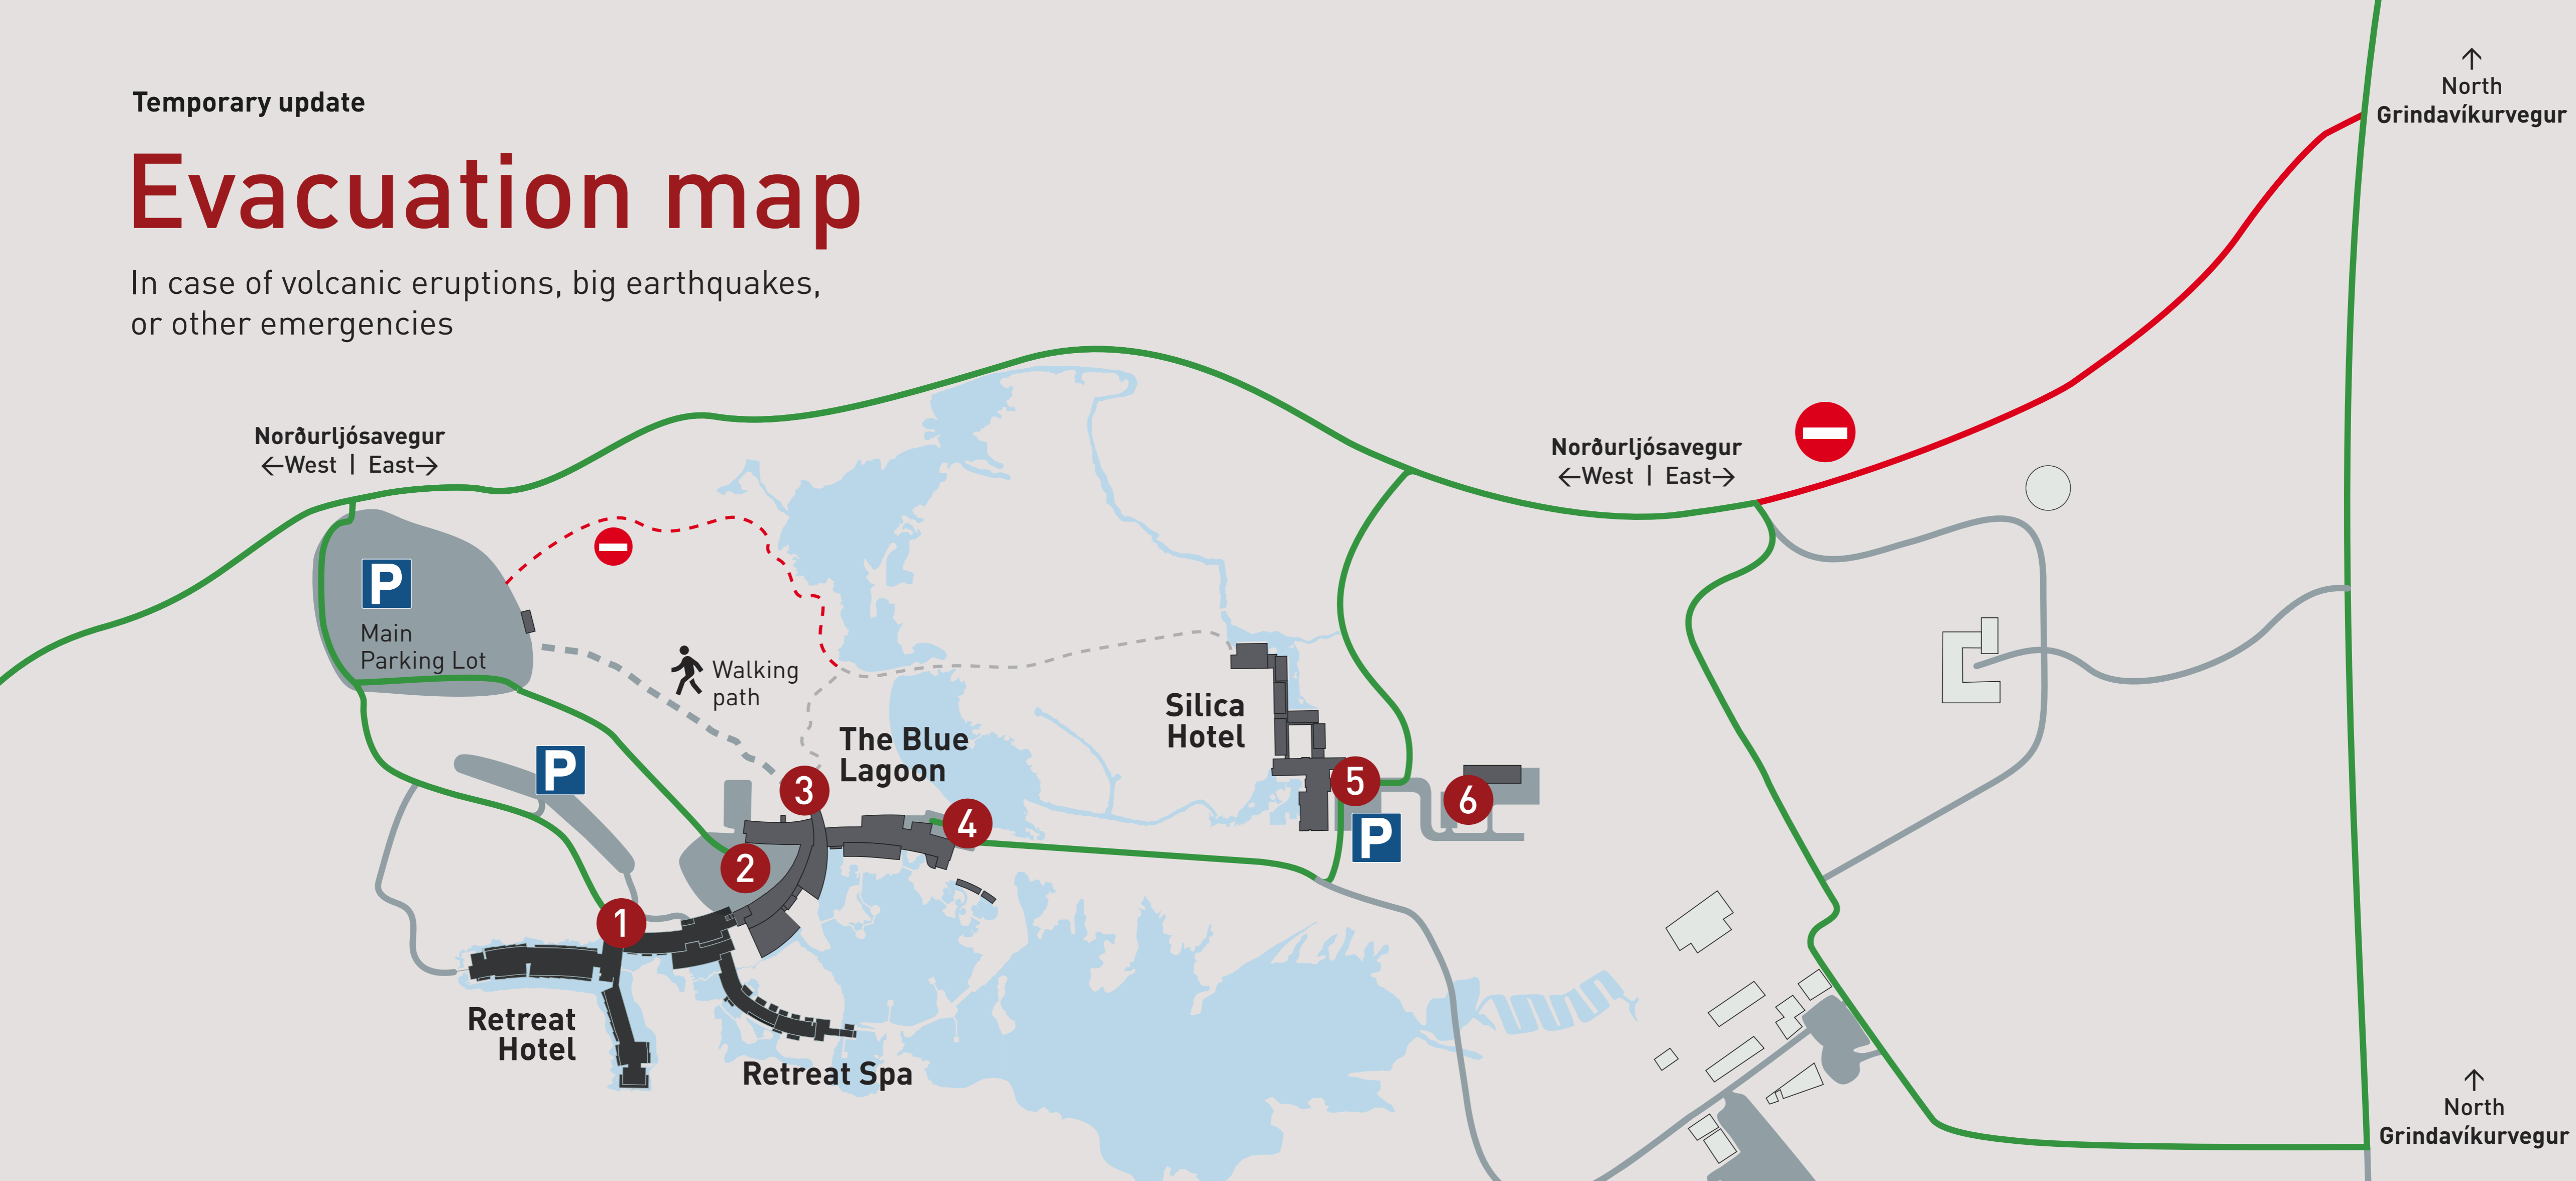

# Evacuation map

In case of volcanic eruptions, big earthquakes, or other emergencies

- Exit routes from the area
- Closed road
- Assembly points
- Parking

- 1 Retreat Hotel main entrance
- 2 Staff area
- 3 Blue Lagoon main entrance
- 4 Staff area
- 5 Silica Hotel main entrance
- 6 Staff area

### Key instructions in case of an evacuation:

- Follow our trained staff's evacuation guidance.
- Stay calm to ensure an effective evacuation.
- Familiarize yourself with exit routes and assembly points.
- Remember your belongings, including passport, medicine, and keys.
- If you arrived by car, proceed to your vehicle and exit the premises. Fill all car seats if possible. Otherwise, buses are available for transportation.

---

The Blue Lagoon

---

Store

---

Blue Café

---

Lava Restaurant

---

Walking path

**Assembly point**

Blue Lagoon main entrance

3

Store

Reception

Changing rooms