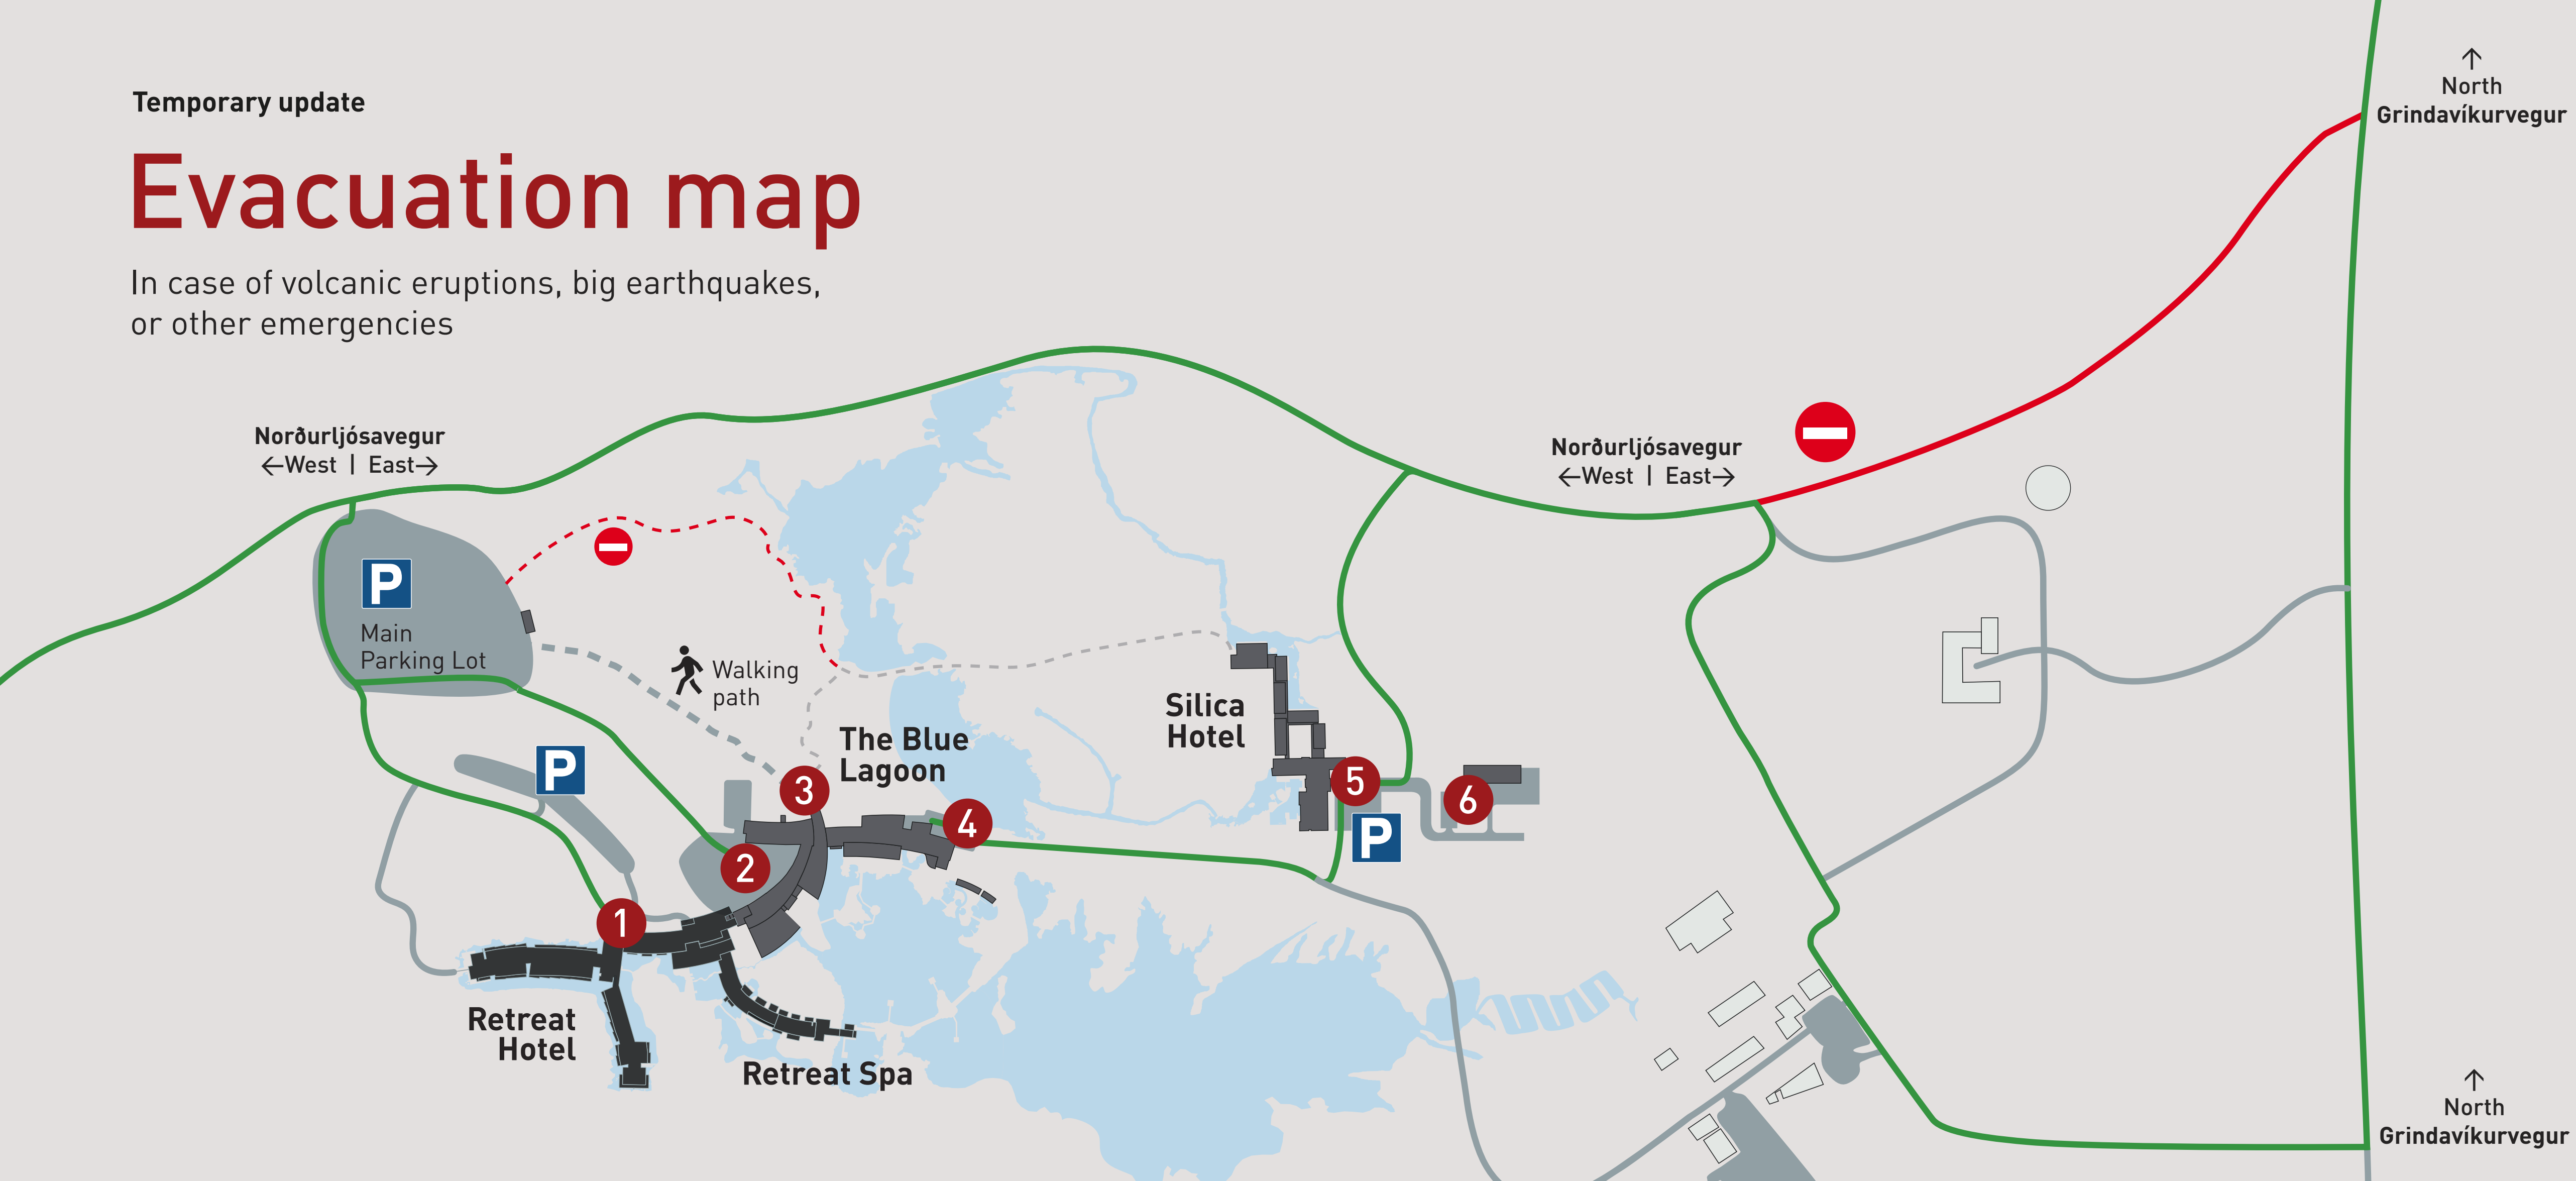

Temporary update

# Evacuation map

In case of volcanic eruptions, big earthquakes, or other emergencies

- Exit routes from the area
- Closed road
- Assembly points
- Parking

- 1 Retreat Hotel main entrance
- 2 Staff area
- 3 Blue Lagoon main entrance
- 4 Staff area
- 5 Silica Hotel main entrance
- 6 Staff area

### Key instructions in case of an evacuation:

- Follow our trained staff's evacuation guidance.
- Stay calm to ensure an effective evacuation.
- Familiarize yourself with exit routes and assembly points.
- Remember your belongings, including passport, medicine, and keys.
- If you arrived by car, proceed to your vehicle and exit the premises. Fill all car seats if possible. Otherwise, buses are available for transportation.