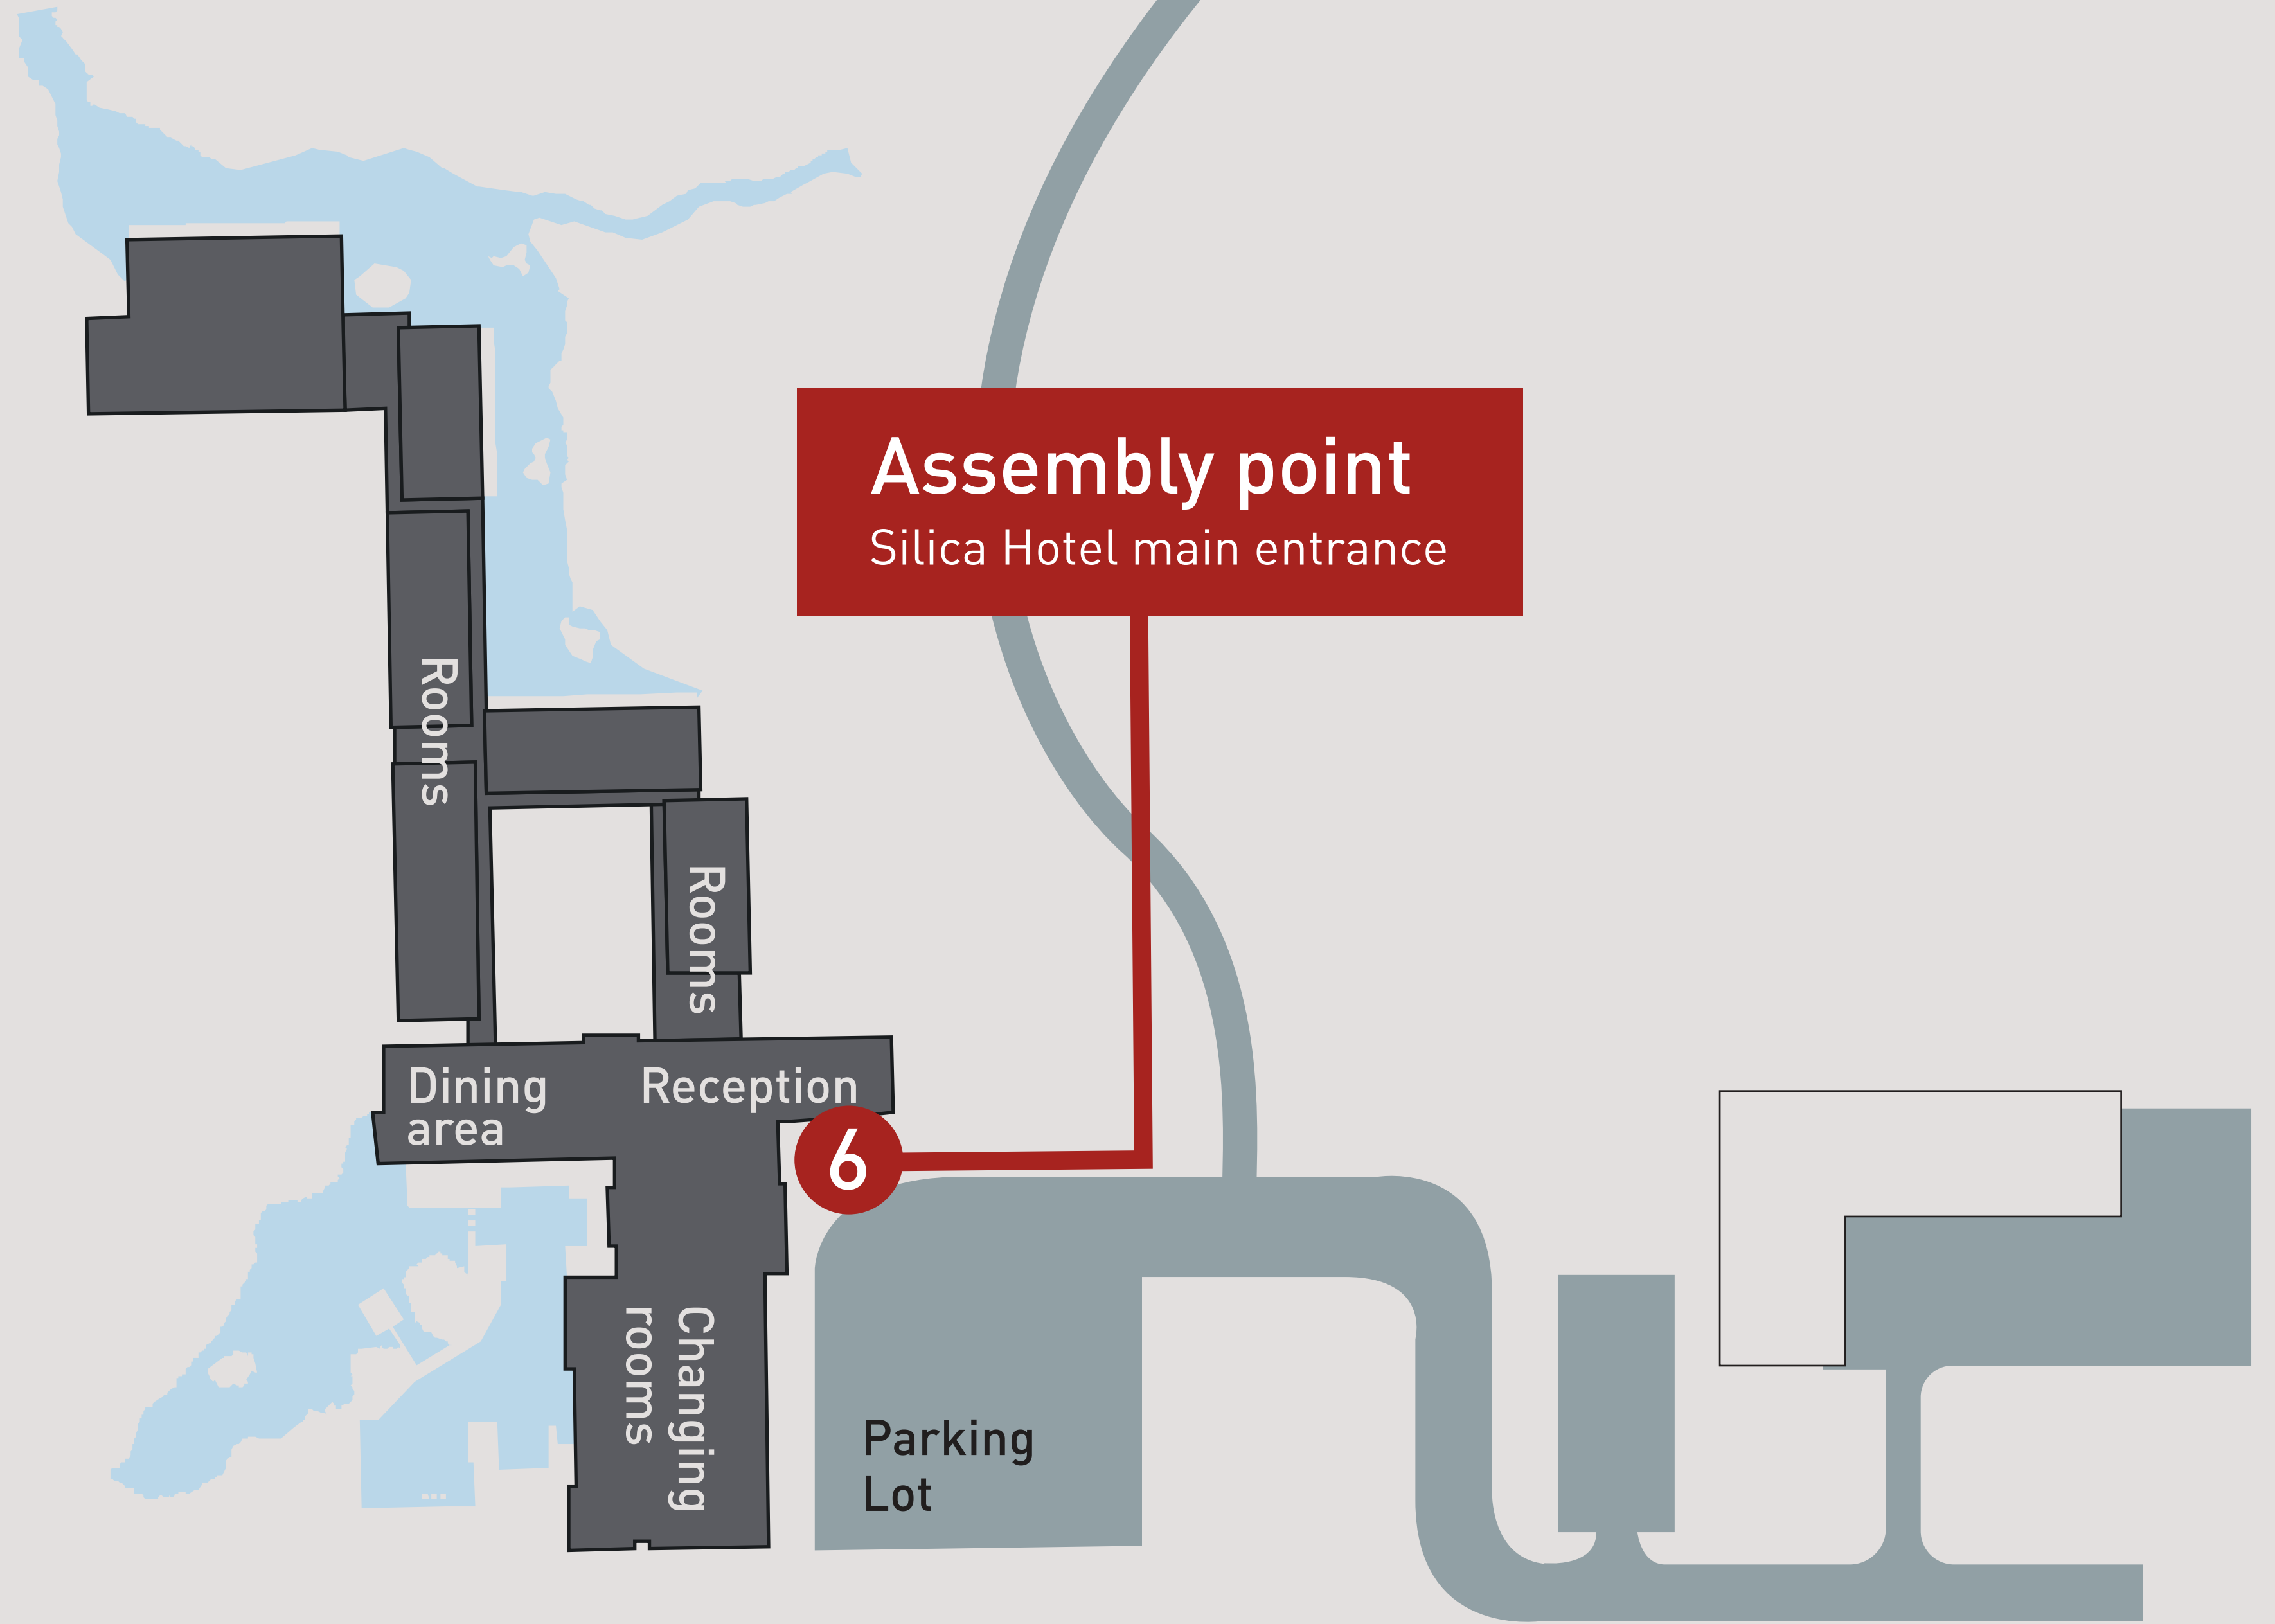

Temporary update

Evacuation map

In case of volcanic eruptions, big earthquakes, or other emergencies

 Exit routes from the area

 Assembly points

 Parking

 1 Retreat Hotel main entrance

 2 Staff area

 3 Blue Lagoon main entrance

 4 Staff area

 5 Silica Hotel main entrance

 6 Staff area

Key instructions in case of an evacuation:

- Follow our trained staff's evacuation guidance.
- Stay calm to ensure an effective evacuation.
- Familiarize yourself with exit routes and assembly points.
- Remember your belongings, including passport, medicine, and keys.
- If you arrived by car, proceed to your vehicle and exit the premises. Fill all car seats if possible. Otherwise, buses are available for transportation.

Silica Hotel

Assembly point

Silica Hotel main entrance

6

Rooms

Rooms

Dining
area

Reception

Changing
rooms

Parking
Lot