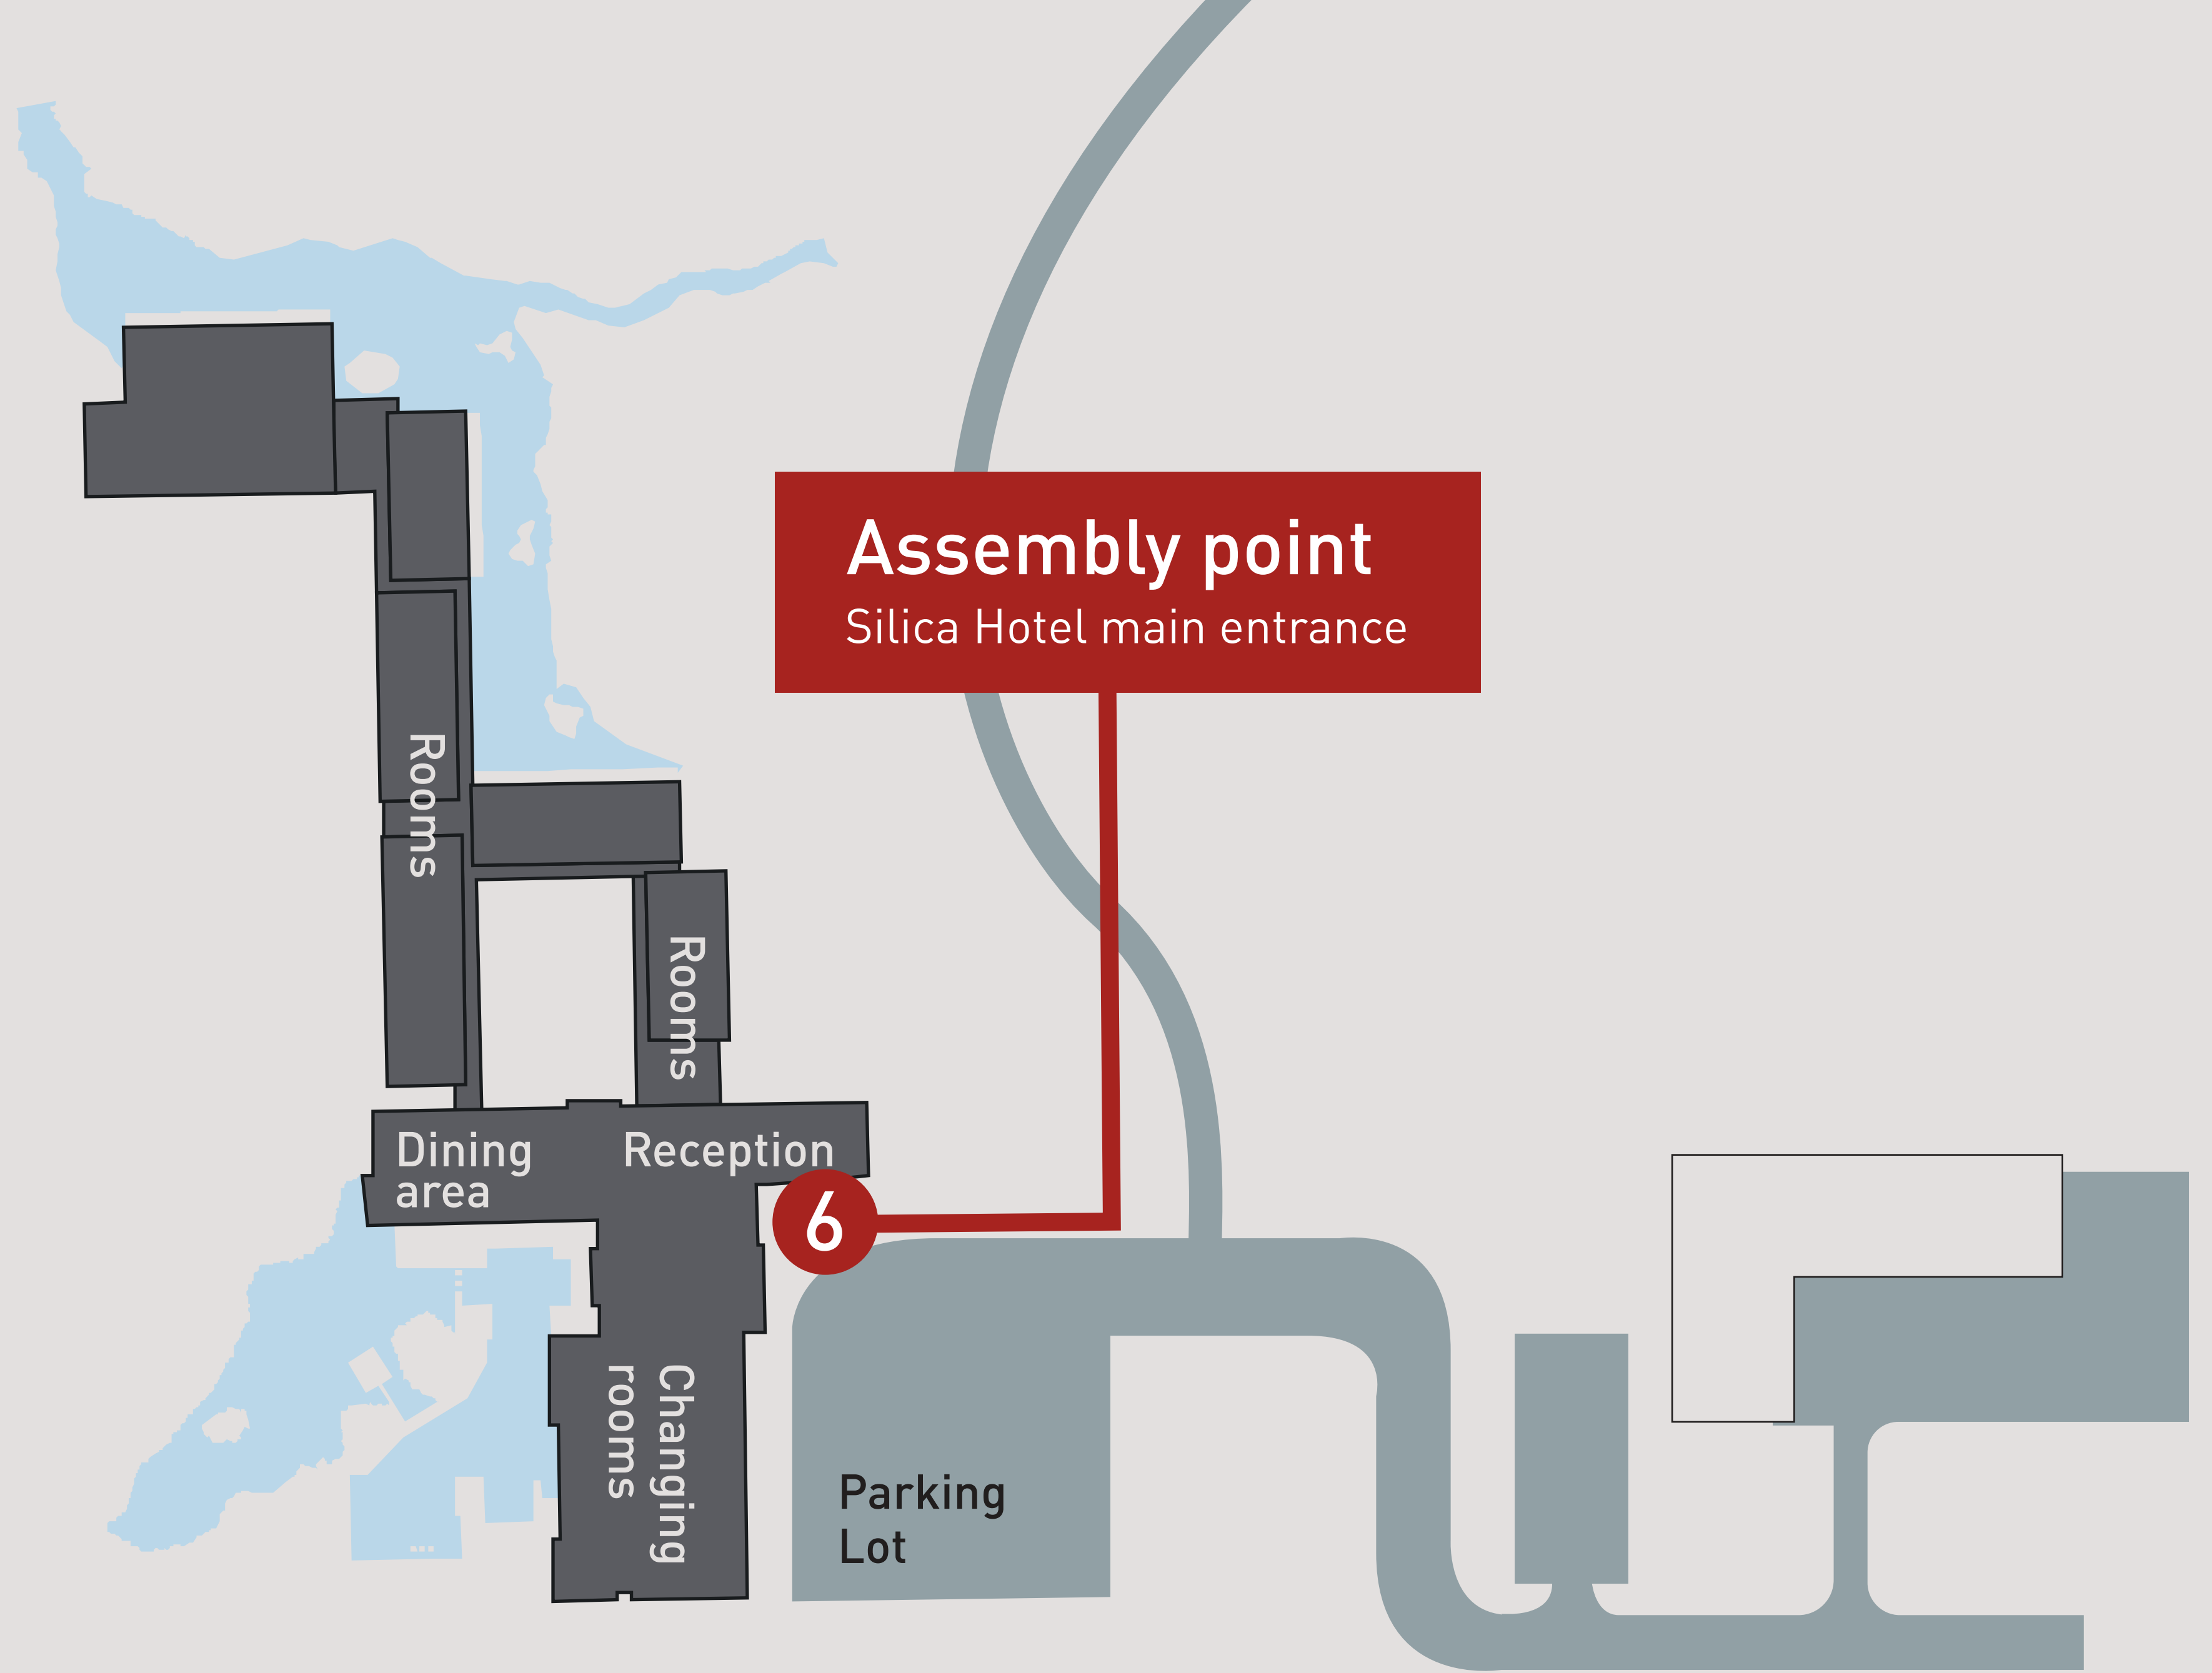

# Evacuation map

In case of volcanic eruptions, big earthquakes, or other emergencies

- Exit routes from the area
- Closed road
- Assembly points
- Parking

- |                                      |                                     |
|--------------------------------------|-------------------------------------|
| <b>1</b> Retreat Hotel main entrance | <b>4</b> Staff area                 |
| <b>2</b> Staff area                  | <b>5</b> Silica Hotel main entrance |
| <b>3</b> Blue Lagoon main entrance   | <b>6</b> Staff area                 |

#### Key instructions in case of an evacuation:

- Follow our trained staff's evacuation guidance.
- Stay calm to ensure an effective evacuation.
- Familiarize yourself with exit routes and assembly points.
- Remember your belongings, including passport, medicine, and keys.
- If you arrived by car, proceed to your vehicle and exit the premises. Fill all car seats if possible. Otherwise, buses are available for transportation.

Silica Hotel

**Assembly point**  
Silica Hotel main entrance

Rooms

Rooms

Dining area

Reception

6

Changing rooms

Parking Lot