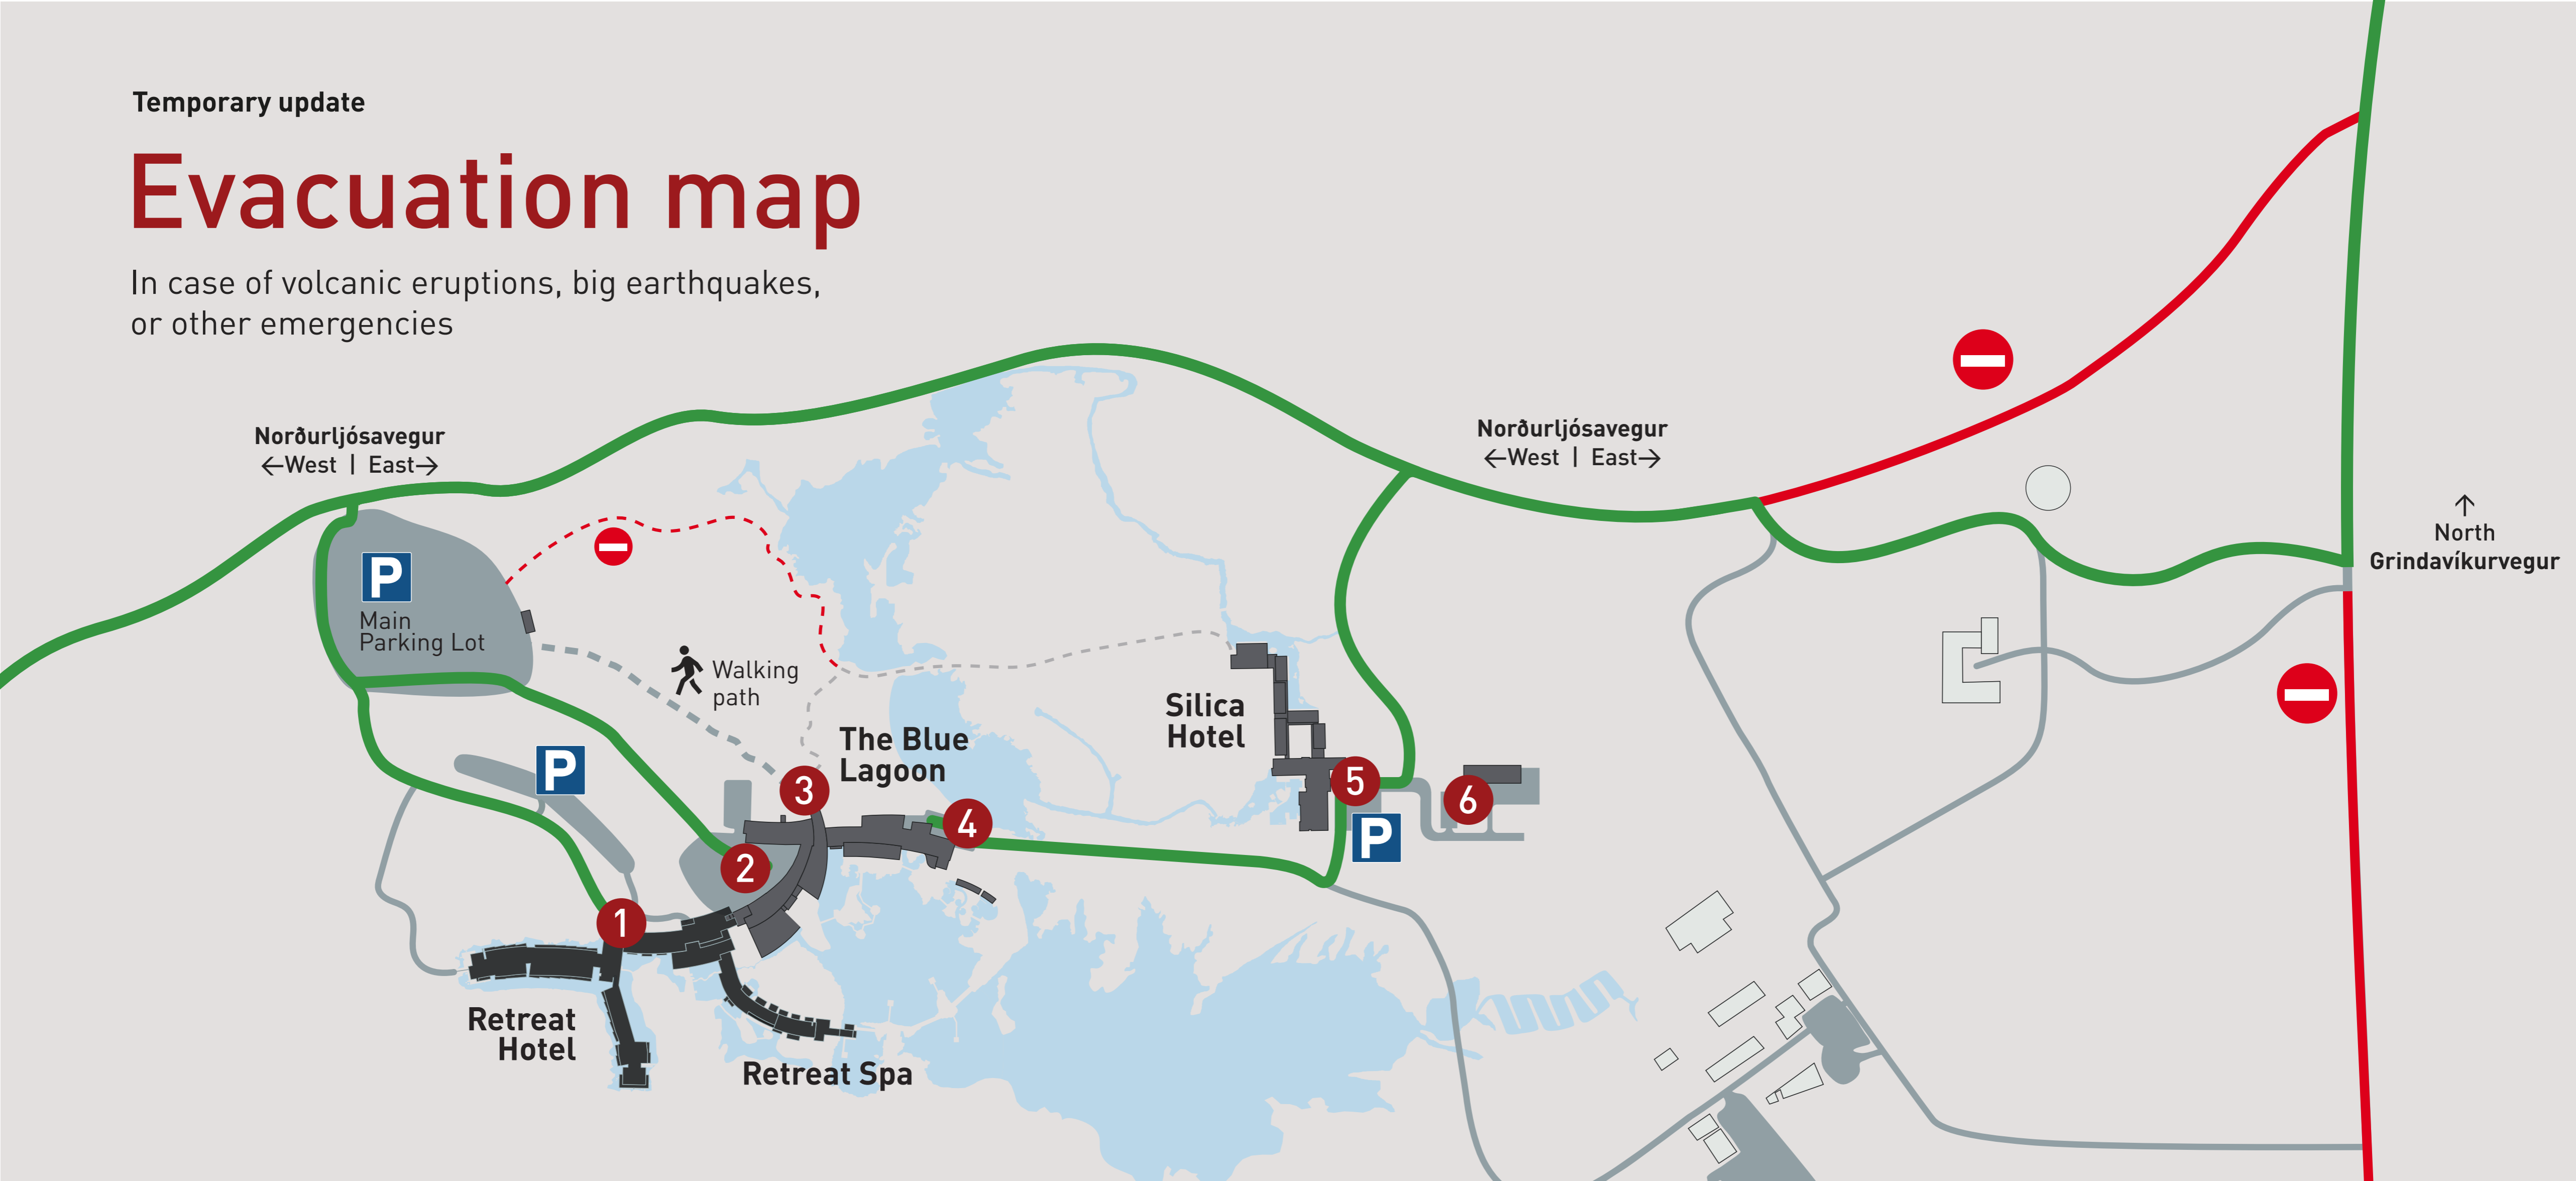

Temporary update

# Evacuation map

In case of volcanic eruptions, big earthquakes, or other emergencies

- Exit routes from the area
- Closed road
- Assembly points
- Parking

- |                                      |                                     |
|--------------------------------------|-------------------------------------|
| <b>1</b> Retreat Hotel main entrance | <b>4</b> Staff area                 |
| <b>2</b> Staff area                  | <b>5</b> Silica Hotel main entrance |
| <b>3</b> Blue Lagoon main entrance   | <b>6</b> Staff area                 |

#### Key instructions in case of an evacuation:

- Follow our trained staff's evacuation guidance.
- Stay calm to ensure an effective evacuation.
- Familiarize yourself with exit routes and assembly points.
- Remember your belongings, including passport, medicine, and keys.
- If you arrived by car, proceed to your vehicle and exit the premises. Fill all car seats if possible. Otherwise, buses are available for transportation.

Parking Lot