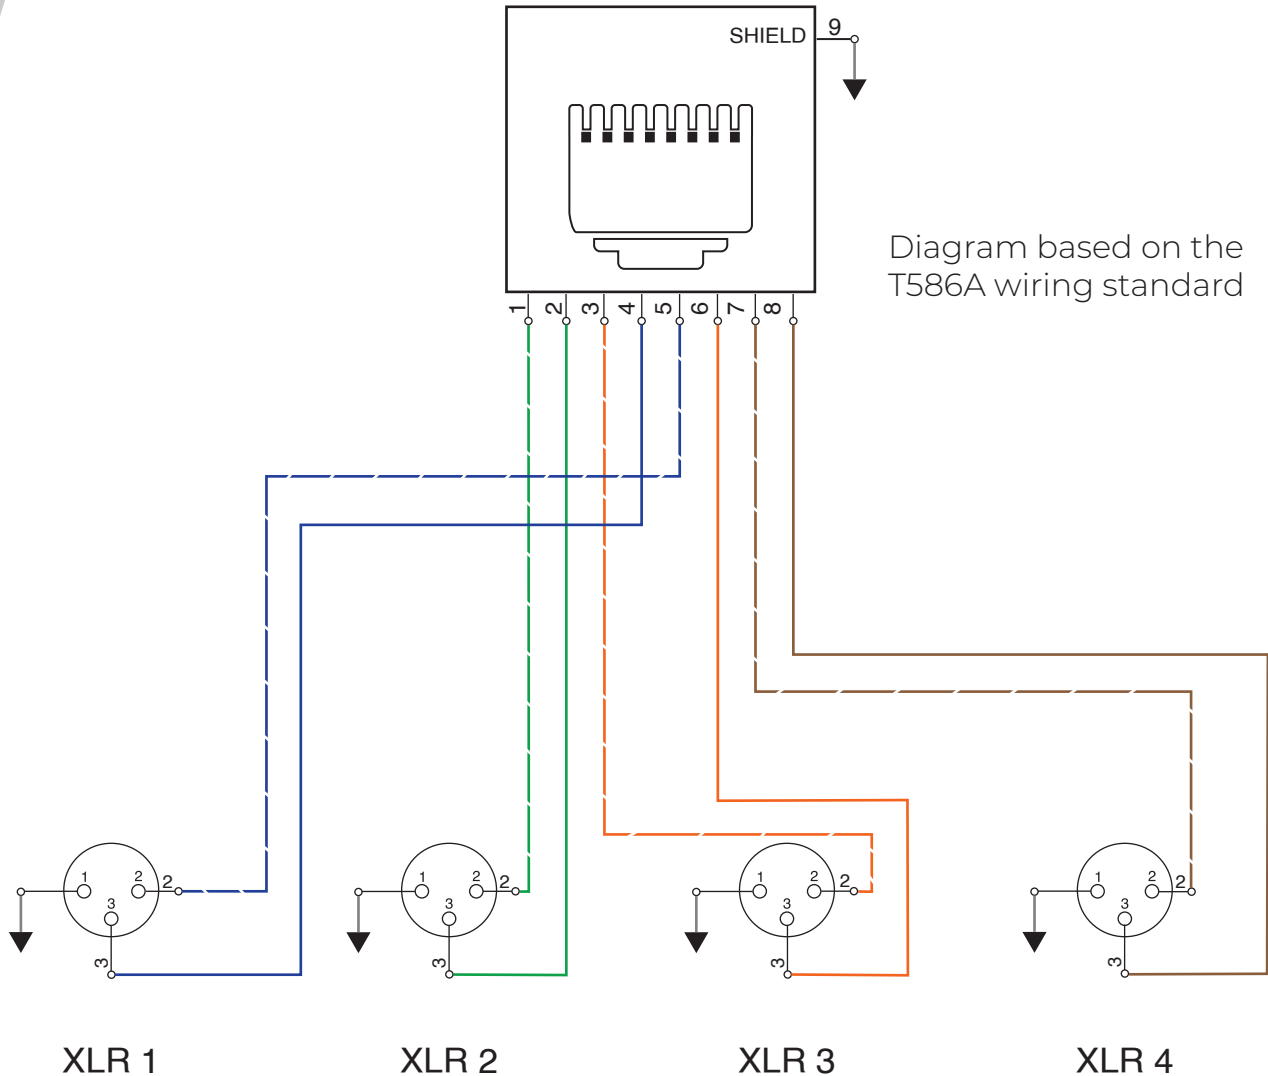

SoundTools Analog Audio over CAT Wiring Diagram

etherCON / RJ45

SoundTools RatCat Series Wiring Chart

RJ45/EtherCON Pin #	1	2	3	4	5	6	7	8
Snake Channel #	Ch 2	Ch 2	Ch 3	Ch 1	Ch 1	Ch 3	Ch 4	Ch 4
XLR Pin #	Pin 2	Pin 3	Pin 2	Pin 3	Pin 2	Pin 3	Pin 2	Pin 3
Signal	+	-	+	-	+	-	+	-
T568A Wire Color	WH/GN	GN	WH/OR	BU	WH/BU	OR	WH/BN	BN
T568B Wire Color	WH/OR	OR	WH/GN	BU	WH/BU	GN	WH/BN	BN

OR = Orange, BU = Blue, GN = Green, BN = Brown, WH = White

All SoundTools Analog Audio Over Shielded Cat5e products are AES72-20 compliant

Rat Sound Systems 486 Consitution Ave Camarillo, CA 93012

SOUNDTOOLS.COM