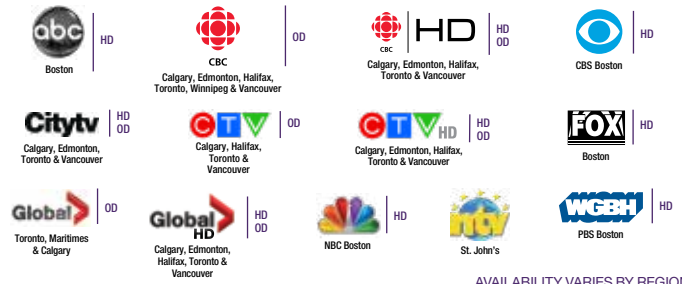

TIME SHIFT

AVAILABILITY VARIES BY REGION.

SUPER CHANNEL

SPORTS

SPORTSNET & BEYOND

TSN & BEYOND

ADVENTURE & BEYOND

MORE SPORTS