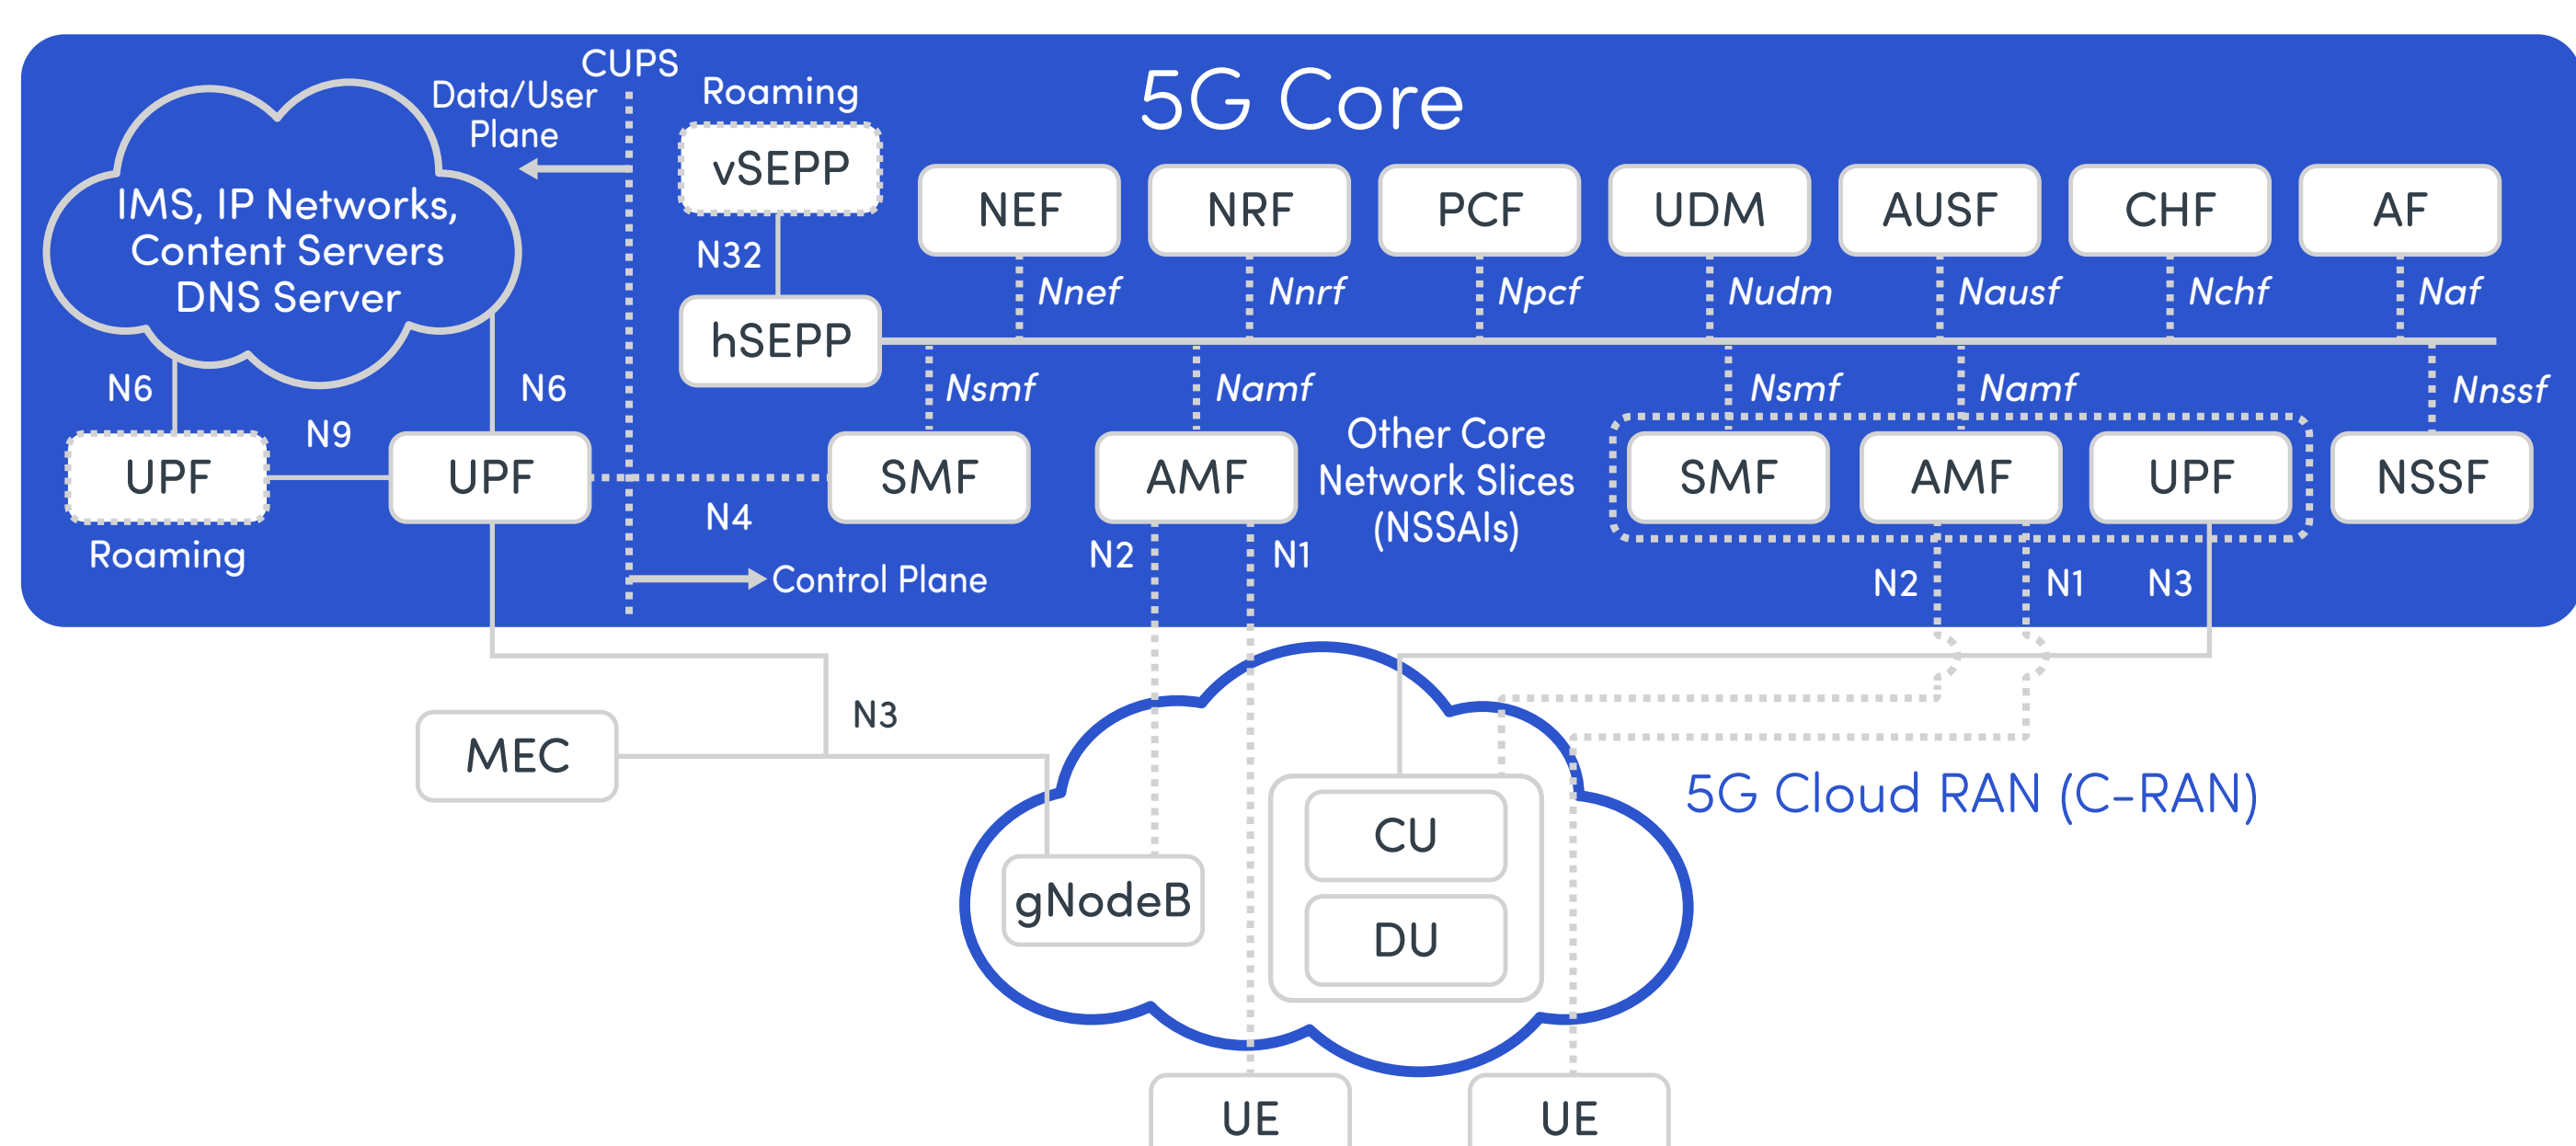

## 5G Service-based Reference View (Core)

## Test Agents & Platforms for 5G Evolution

**Spirent Virtual Test Agents (VTAs)** emulate network functions, devices and user activity so you can test and assure your evolution to 5G across the service lifecycle — from the lab to the production network. Our VTAs provide comprehensive support for the functions depicted in this poster (and many more!). Contact Spirent to learn more.

**Emulate, Test & Assure** 5G, LTE, Wi-Fi (and more!) **VTA** Virtual Test Agent (VTA)

<p><b>E5</b> Indoor &amp; outdoor over-the-air testing for LTE and WiFi</p>	<p><b>E10</b> Mobile Core, Diameter, IMS testing, with optional over-the-air LTE and Wi-Fi support</p>	<p><b>C50/100</b> 25/40/100G testing and emulation of large volumes of subscribers and traffic</p>
---	--	--