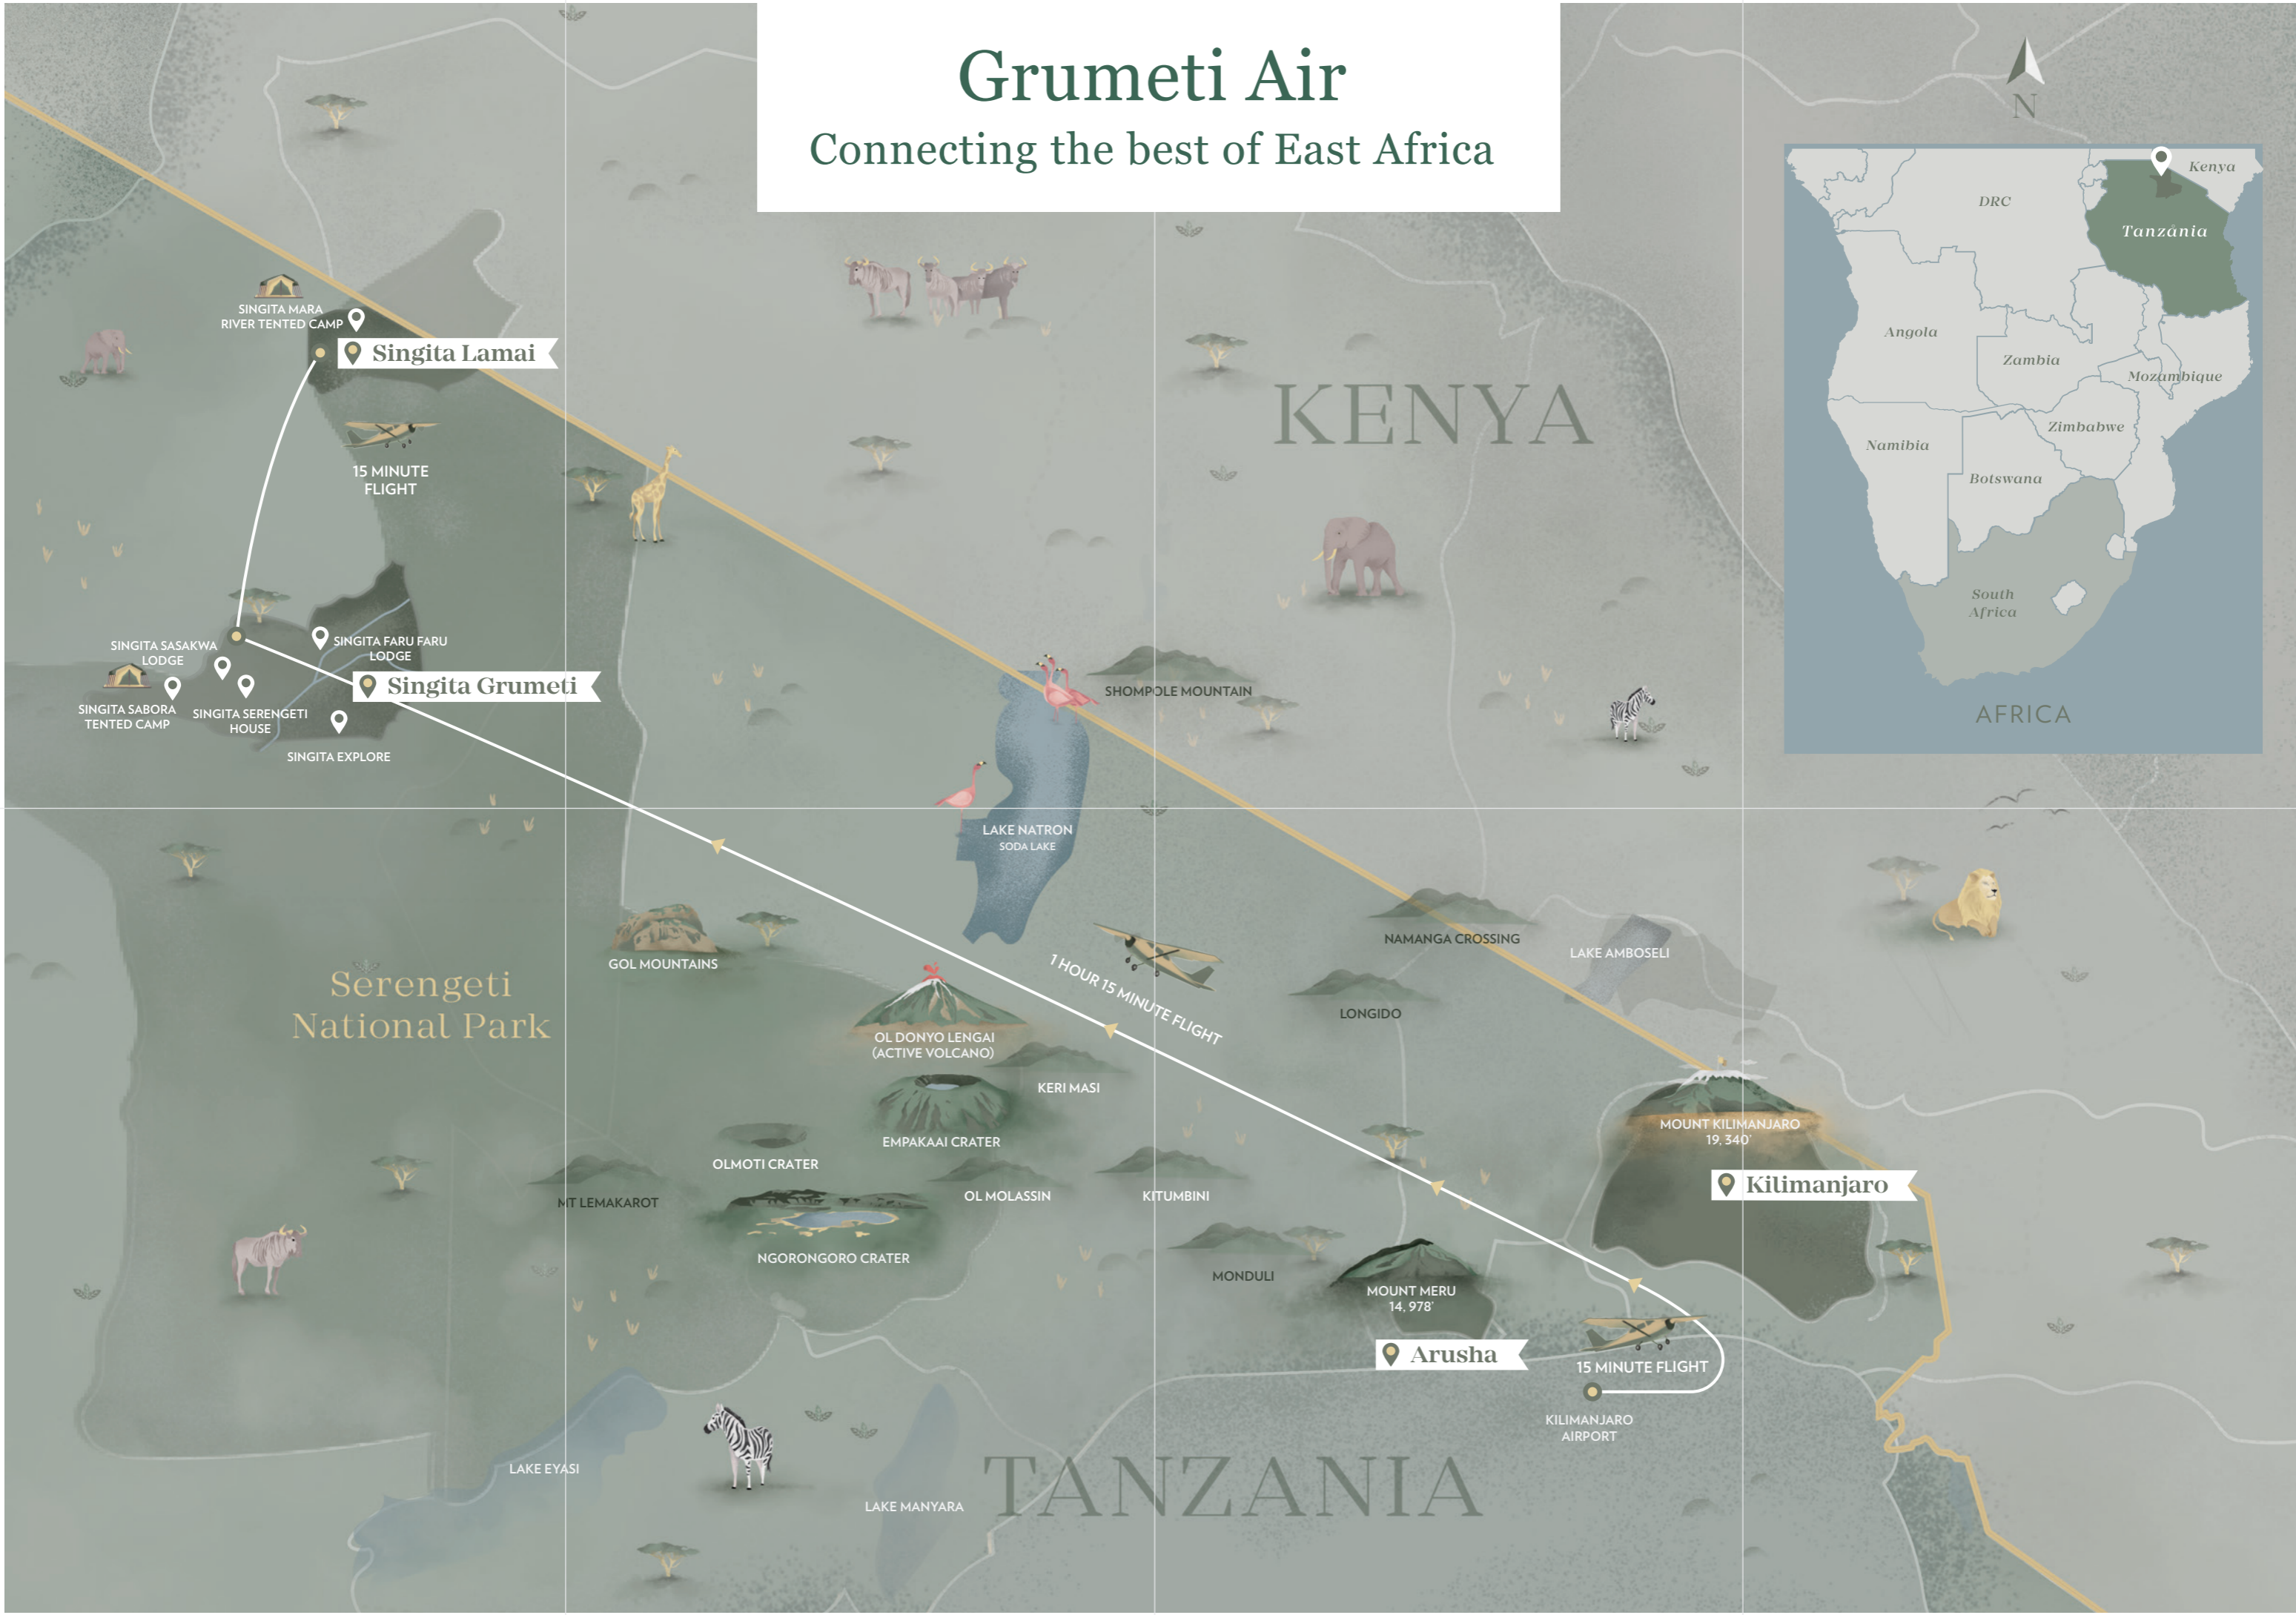

Grumeti Air

Connecting the best of East Africa

SINGITA MARA RIVER TENTED CAMP
Singita Lamai

15 MINUTE FLIGHT

SINGITA SASAKWA LODGE
SINGITA SABORA TENTED CAMP
SINGITA SERENGETI HOUSE
SINGITA EXPLORE
SINGITA FARU FARU LODGE
Singita Grumeti

Serengeti National Park

Kilimanjaro

Arusha

15 MINUTE FLIGHT
KILIMANJARO AIRPORT

1 HOUR 15 MINUTE FLIGHT

TANZANIA

KENYA