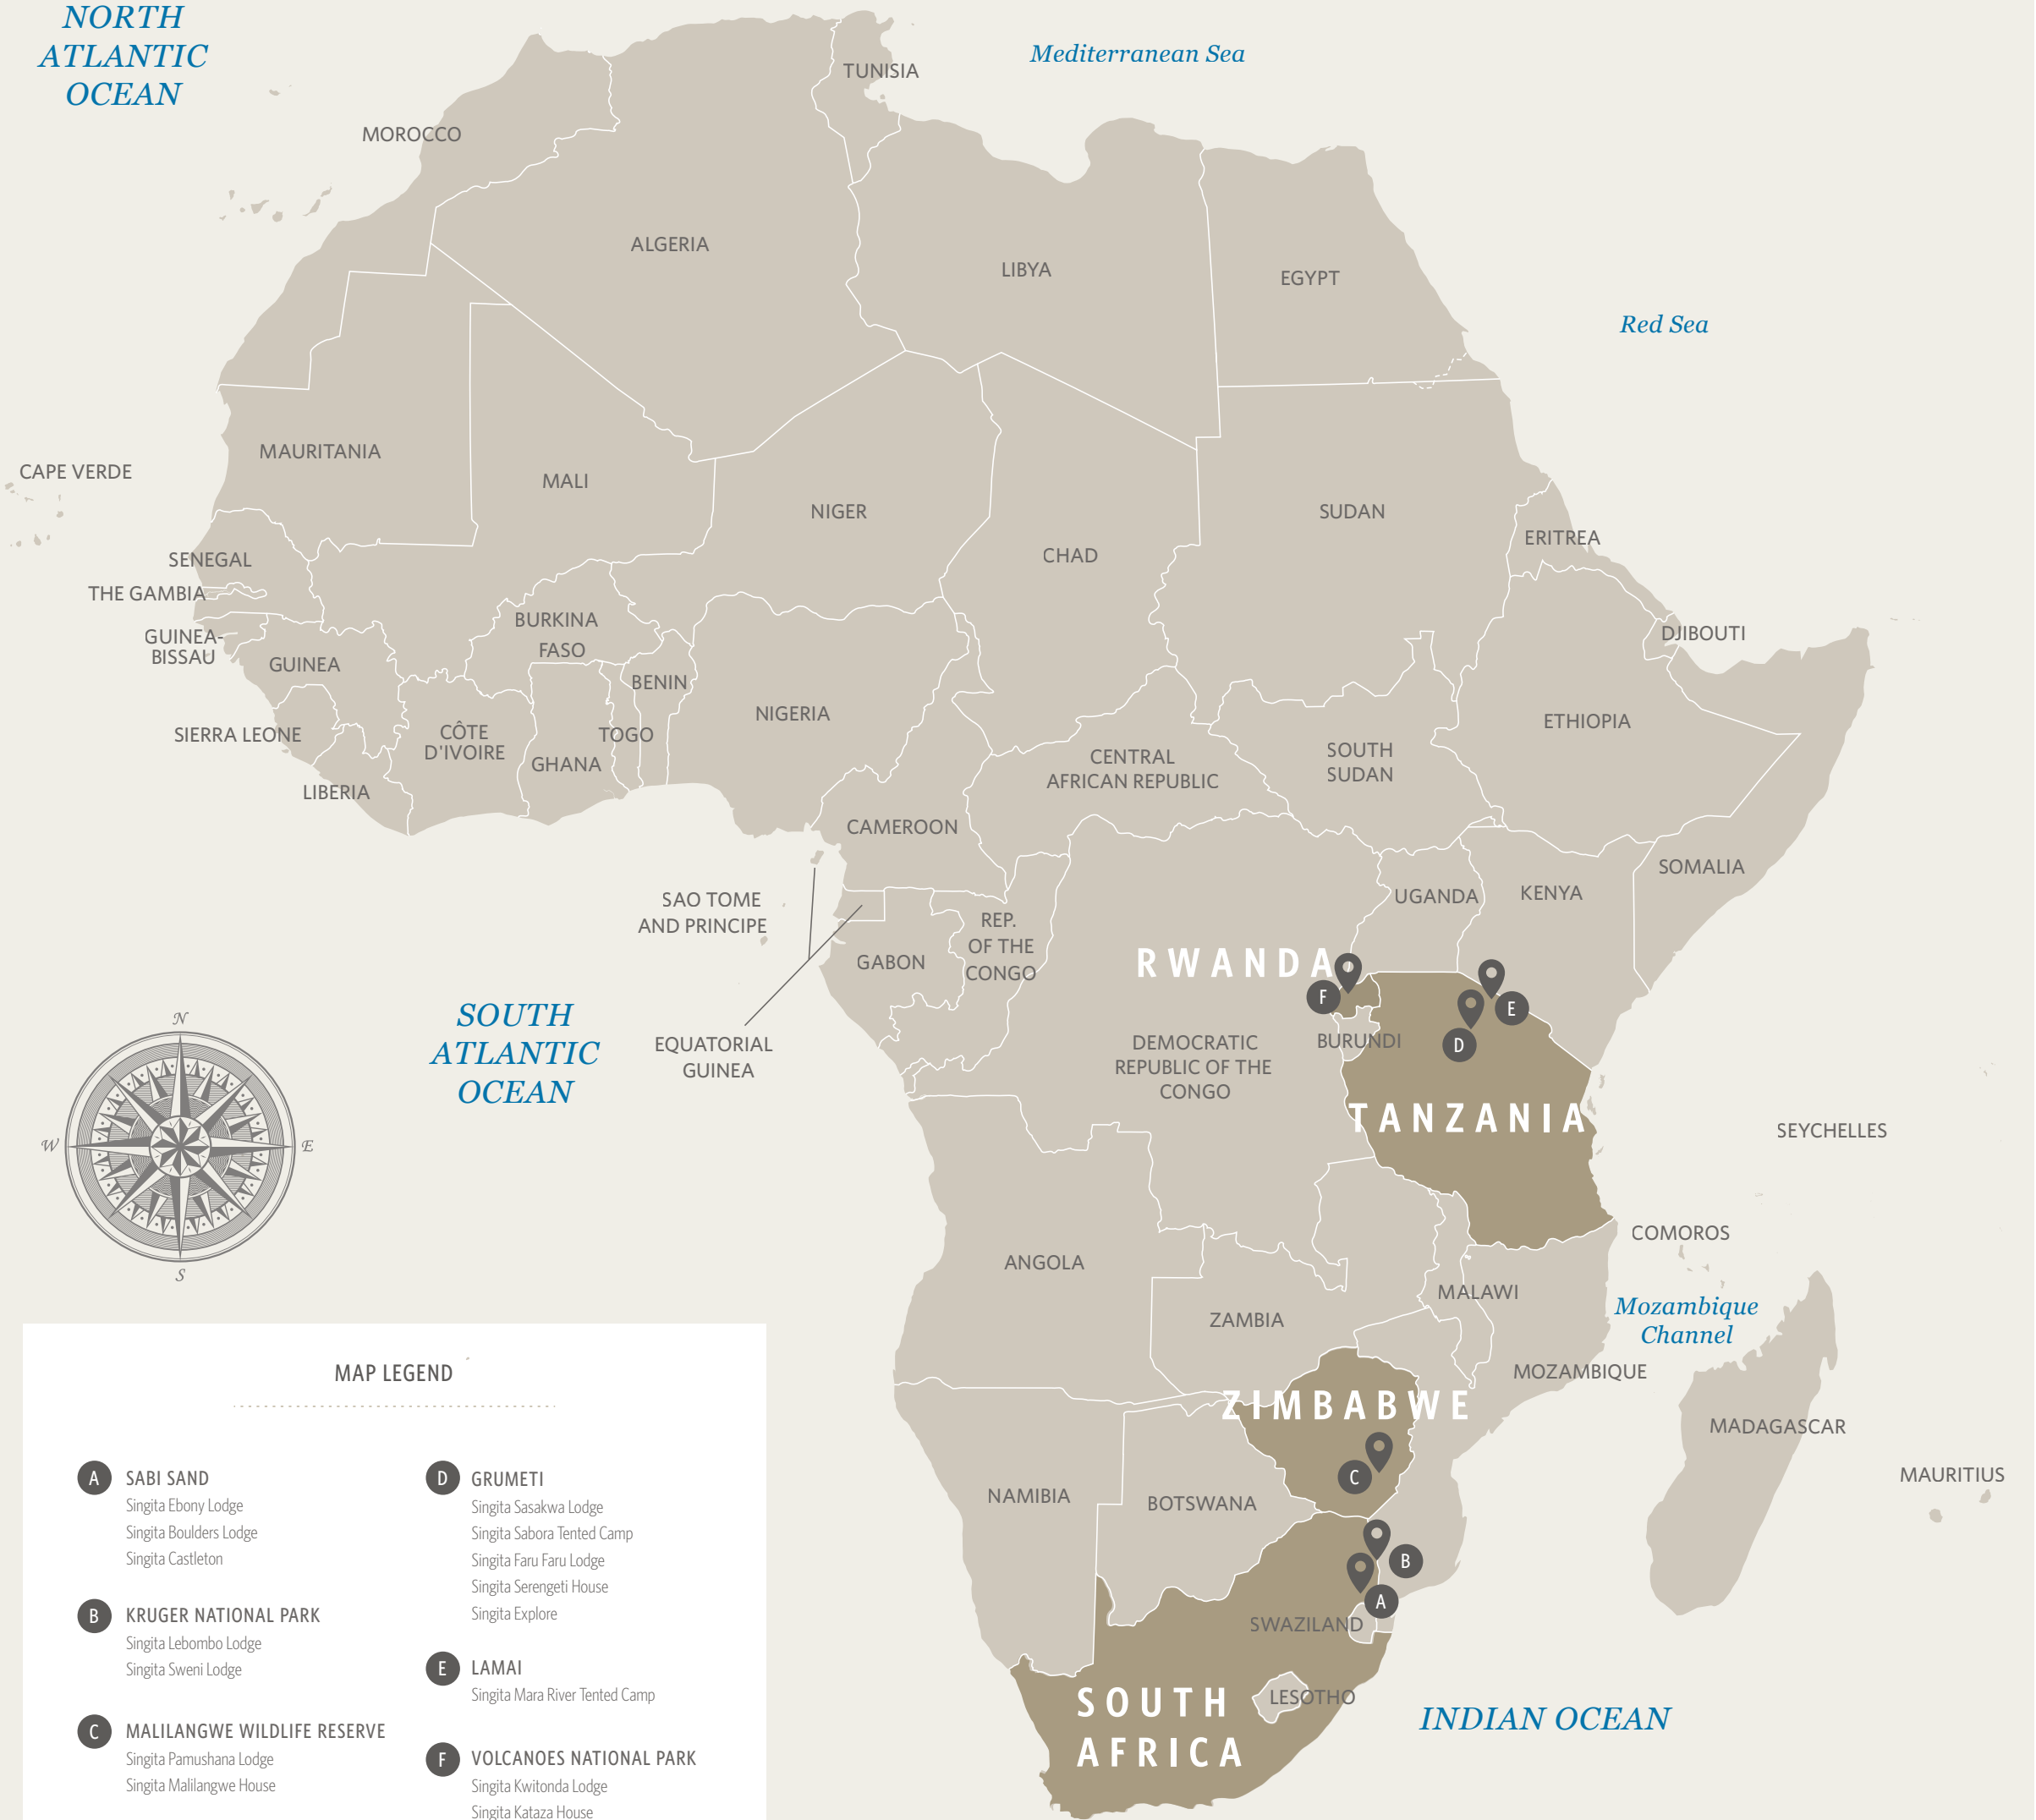

MAP OF AFRICA

*NORTH
ATLANTIC
OCEAN*

Mediterranean Sea

Red Sea

*SOUTH
ATLANTIC
OCEAN*

*Mozambique
Channel*

INDIAN OCEAN

MAP LEGEND

- | | |
|--|--|
| <p>A SABI SAND
Singita Ebony Lodge
Singita Boulders Lodge
Singita Castleton</p> | <p>D GRUMETI
Singita Sasakwa Lodge
Singita Sabora Tented Camp
Singita Faru Faru Lodge
Singita Serengeti House
Singita Explore</p> |
| <p>B KRUGER NATIONAL PARK
Singita Lebombo Lodge
Singita Sweni Lodge</p> | <p>E LAMAI
Singita Mara River Tented Camp</p> |
| <p>C MALILANGWE WILDLIFE RESERVE
Singita Pamushana Lodge
Singita Malilangwe House</p> | <p>F VOLCANOES NATIONAL PARK
Singita Kwitonda Lodge
Singita Kataza House</p> |

SAFARI MAP

SINGITA KRUGER NATIONAL PARK

MAP LEGEND	
Rivers	Pans and dams
Roads	LODGES