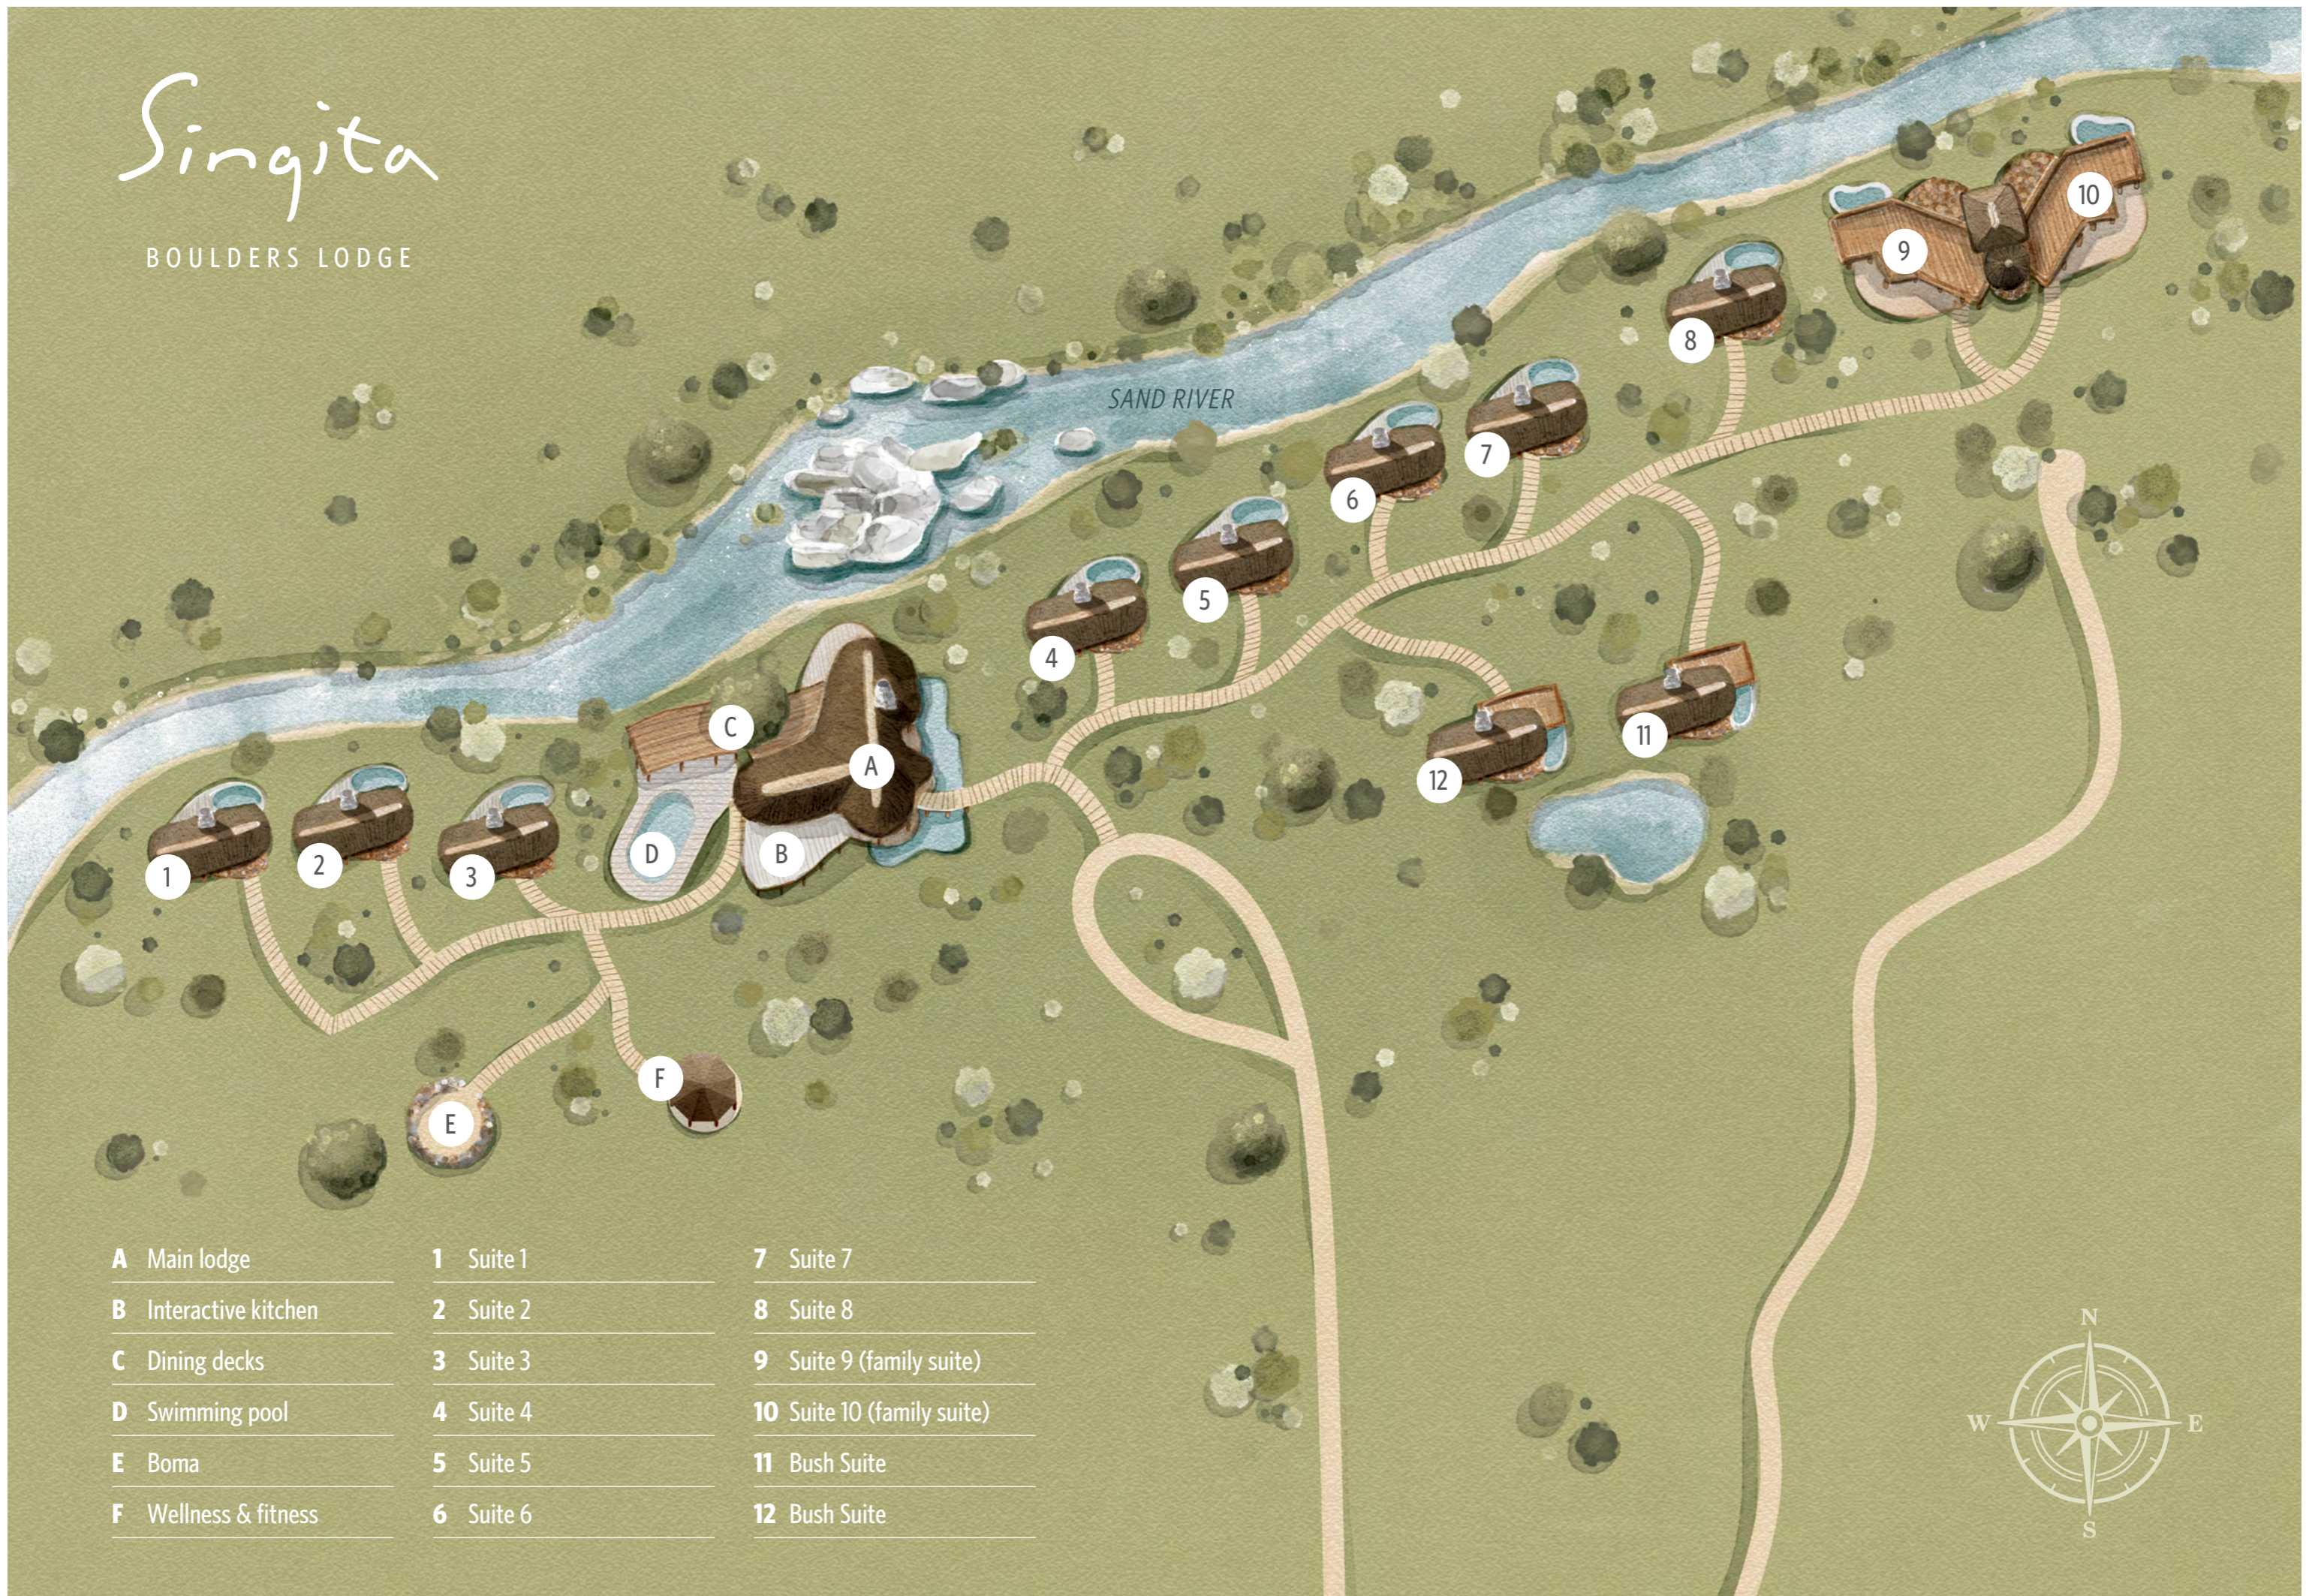

Singita

BOULDERS LODGE

A Main lodge

B Interactive kitchen

C Dining decks

D Swimming pool

E Boma

F Wellness & fitness

1 Suite 1

2 Suite 2

3 Suite 3

4 Suite 4

5 Suite 5

6 Suite 6

7 Suite 7

8 Suite 8

9 Suite 9 (family suite)

10 Suite 10 (family suite)

11 Bush Suite

12 Bush Suite