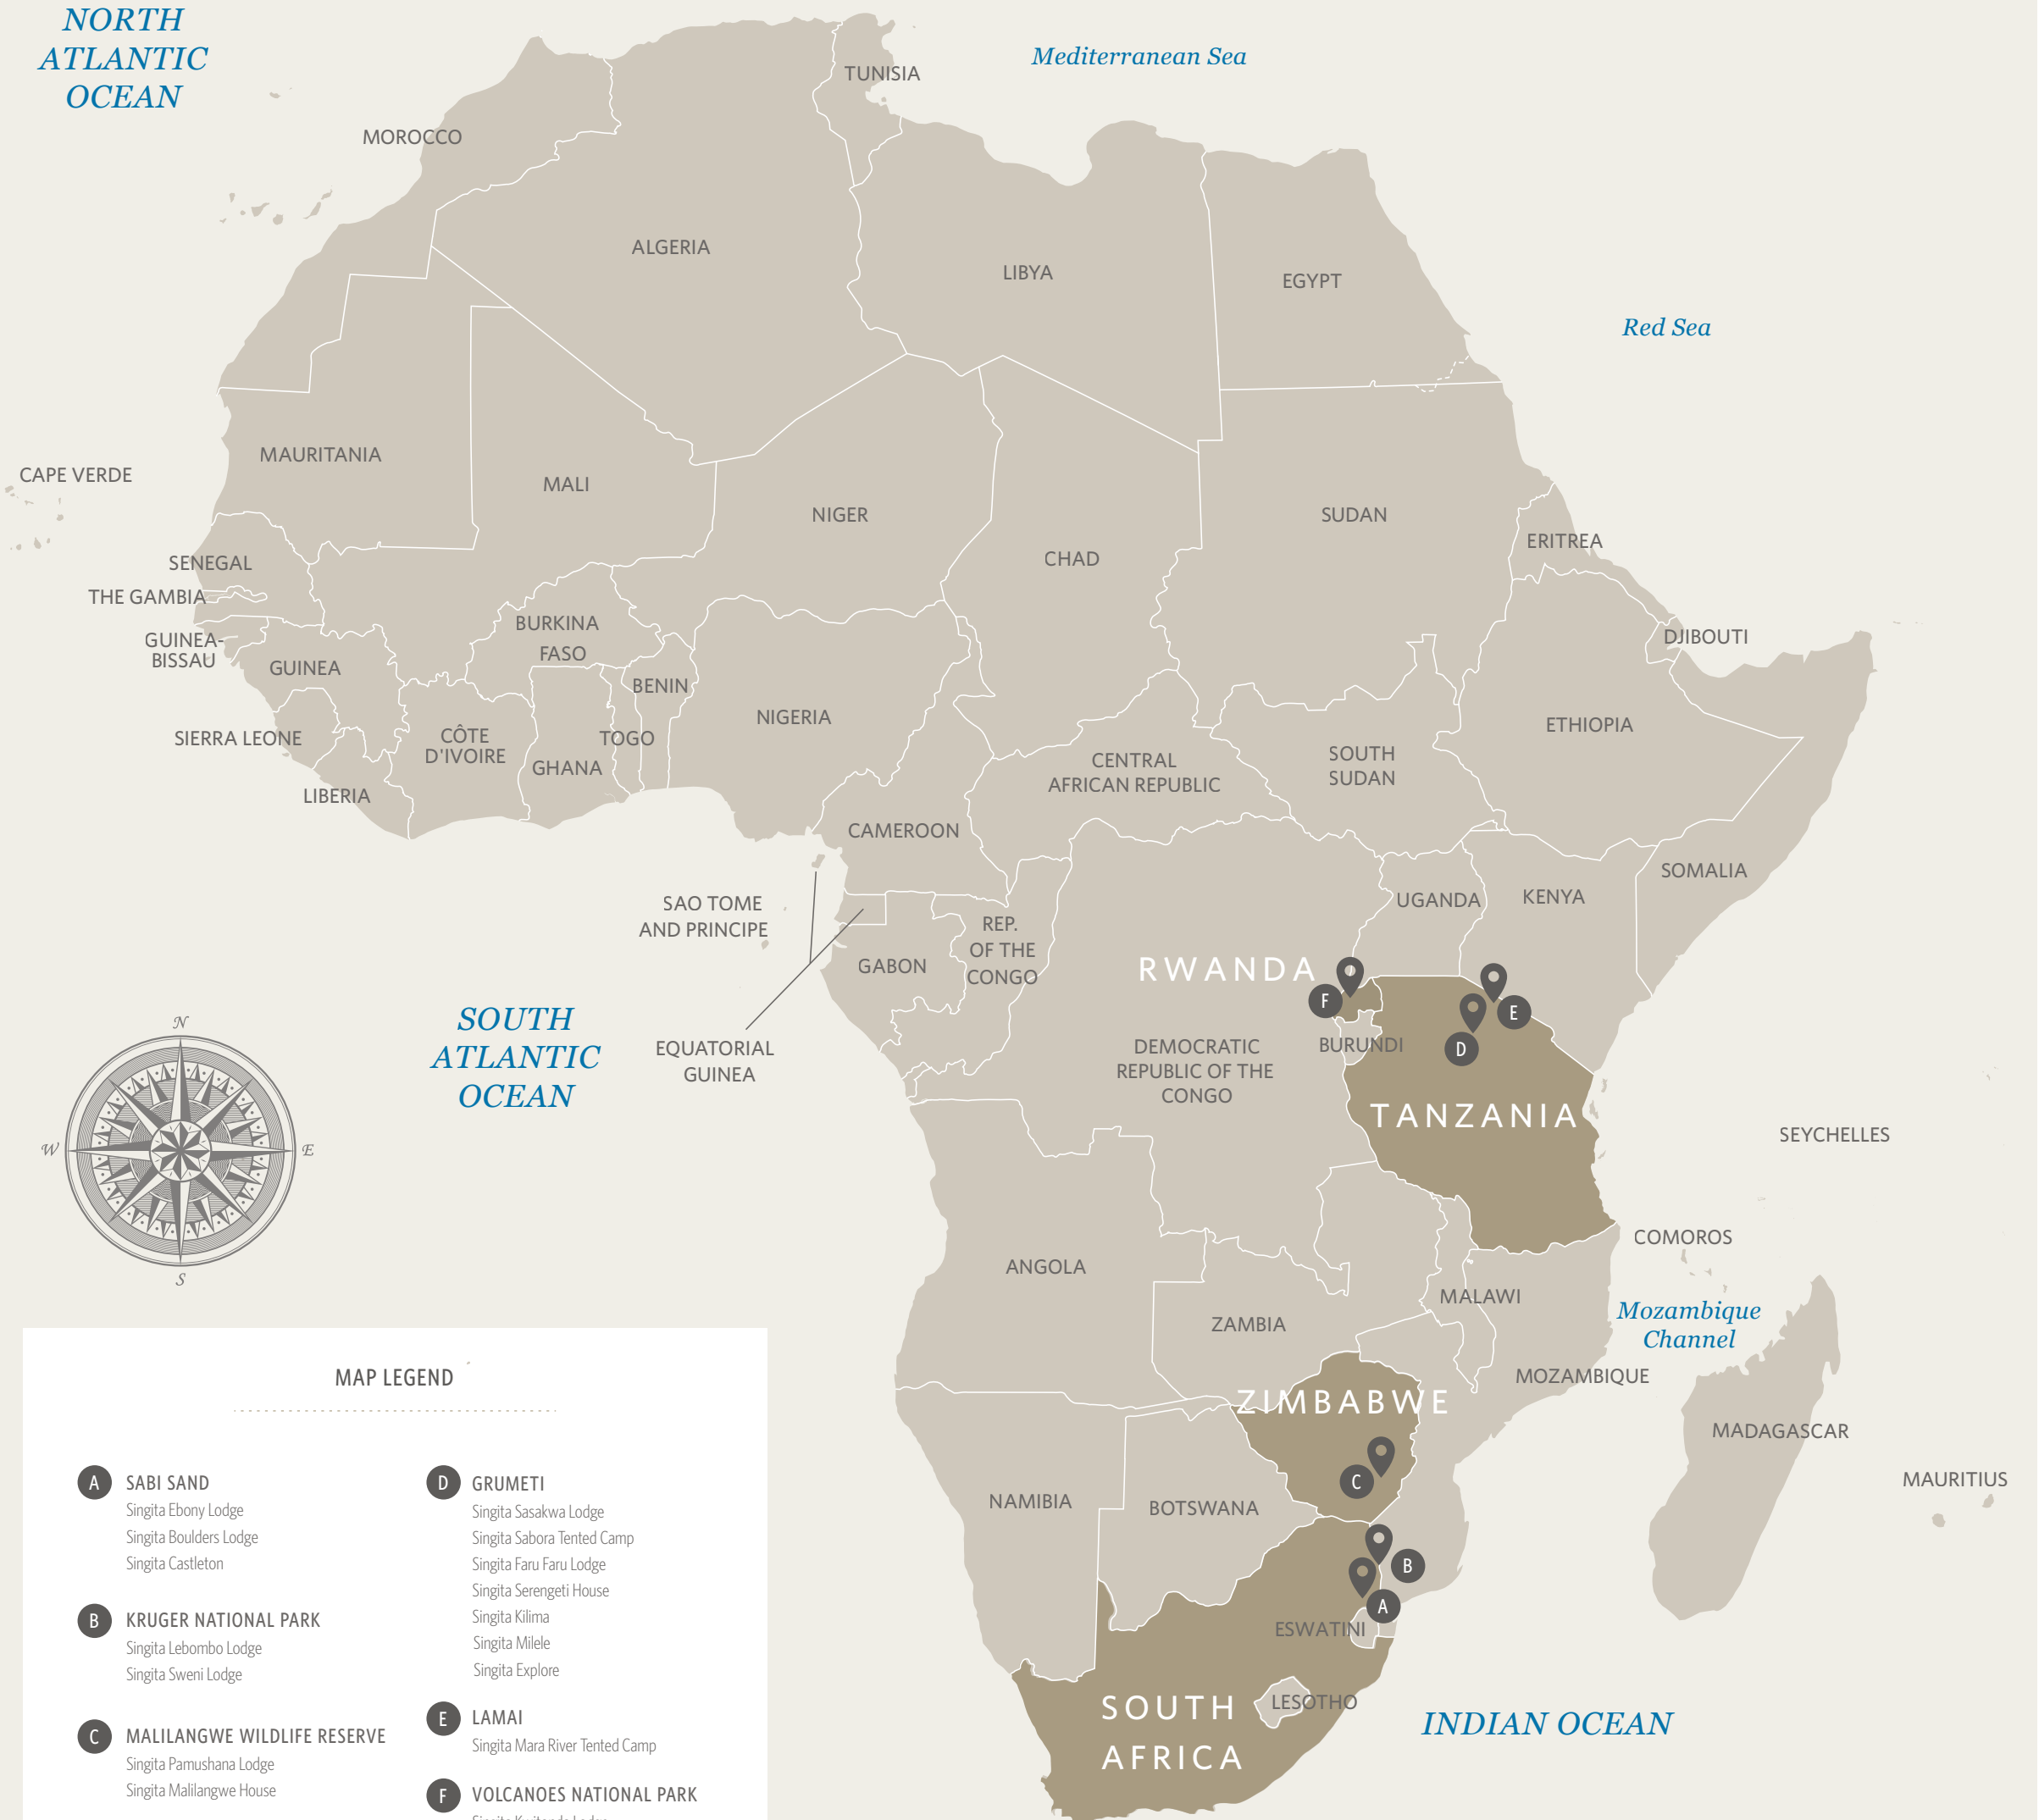

MAP OF AFRICA

*NORTH
ATLANTIC
OCEAN*

Mediterranean Sea

Red Sea

*SOUTH
ATLANTIC
OCEAN*

*Mozambique
Channel*

INDIAN OCEAN

MAP LEGEND

- | | |
|---|---|
| <p>A SABI SAND
Singita Ebony Lodge
Singita Boulders Lodge
Singita Castleton</p> | <p>D GRUMETI
Singita Sasakwa Lodge
Singita Sabora Tented Camp
Singita Faru Faru Lodge
Singita Serengeti House
Singita Kilima
Singita Milele
Singita Explore</p> |
| <p>B KRUGER NATIONAL PARK
Singita Lebombo Lodge
Singita Sweni Lodge</p> | <p>E LAMAI
Singita Mara River Tented Camp</p> |
| <p>C MALILANGWE WILDLIFE RESERVE
Singita Pamushana Lodge
Singita Malilangwe House</p> | <p>F VOLCANOES NATIONAL PARK
Singita Kwitonda Lodge
Singita Kataza House</p> |