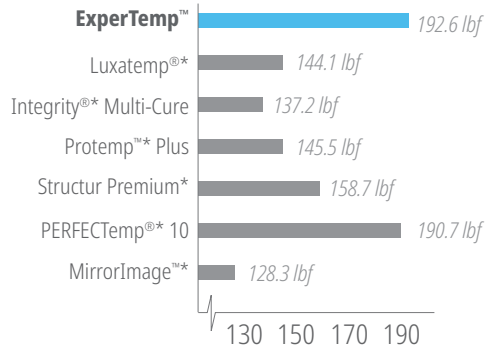

- Trims easily and polishes beautifully
- Exhibits low oxygen inhibition at polymerization
- Possesses high abrasion resistance and flexibility
- Comes in multiple shades: A1, A2, A3, A3.5, B1, and Bleach White
- Can be repaired with a packable composite, a flowable composite, or additional ExperTemp material
- Fluoresces similarly to enamel

Technical Data¹

Compressive strength	447 MPa
Flexural strength	127 MPa
Hardness (Durometer)	89 points
Volume Shrinkage	5.1%
Working time	40 sec.

Edge Chip