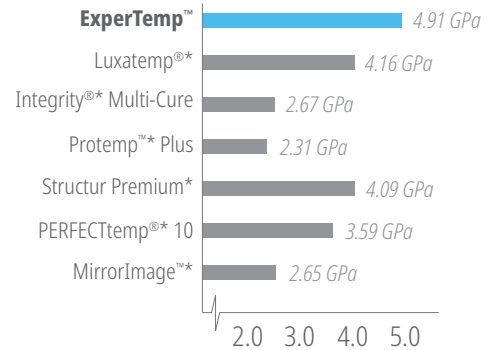

Flex Modulus