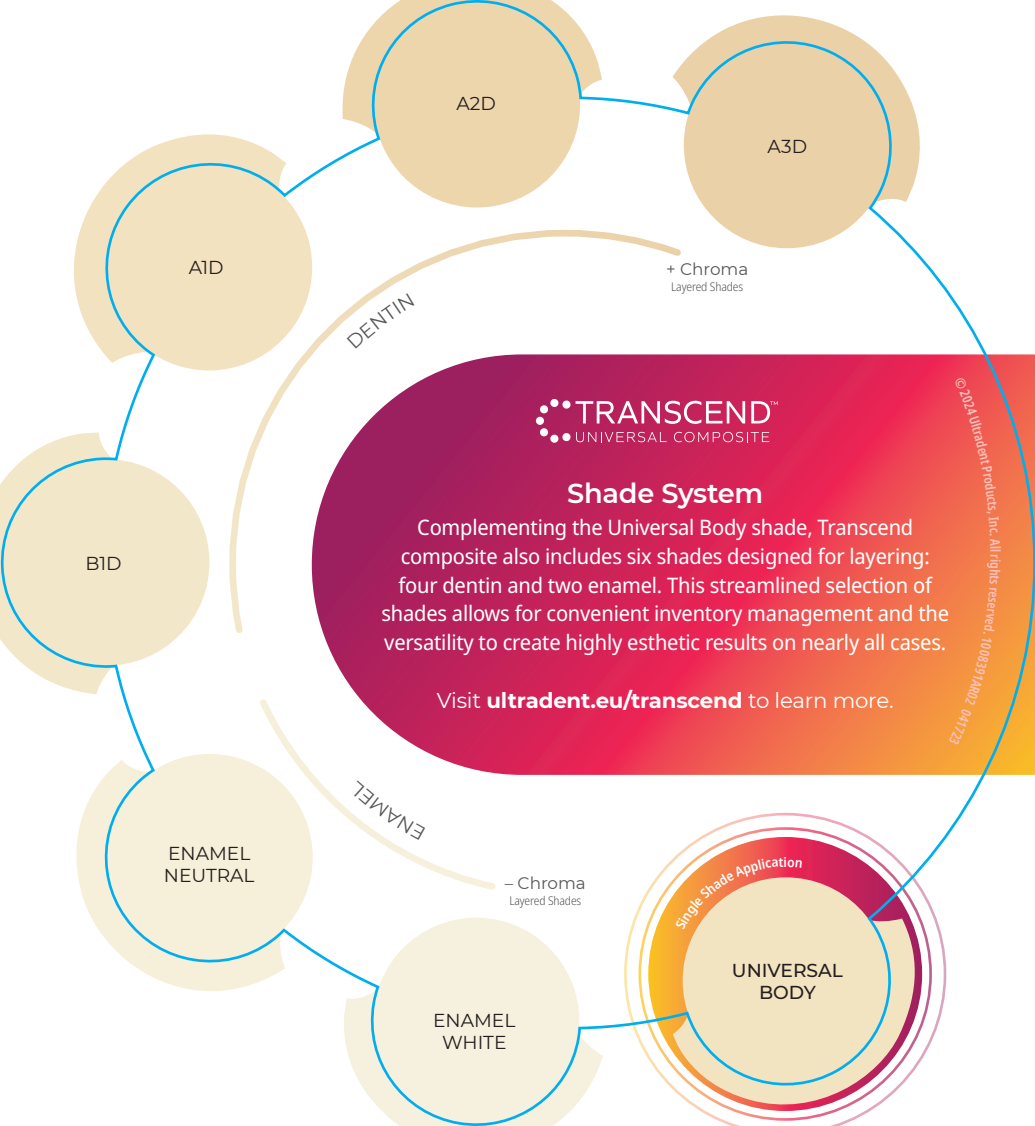

TRANSCEND™

UNIVERSAL COMPOSITE

 RESIN PARTICLE MATCH™

Transcend composite allows you to complete restorations with just one shade, no blocker needed. The Universal Body shade is able to blend in with tooth structure of almost any color thanks to Ultradent's **Resin Particle Match™** technology.

UNIVERSAL BODY SHADE

Single Shade Application

    | ULTRADENT.EU

A2D

A3D

A1D

+ Chroma
Layered Shades

DENTIN

TRANSCEND™
UNIVERSAL COMPOSITE

Shade System

Complementing the Universal Body shade, Transcend composite also includes six shades designed for layering: four dentin and two enamel. This streamlined selection of shades allows for convenient inventory management and the versatility to create highly esthetic results on nearly all cases.

UNIVERSAL
BODY