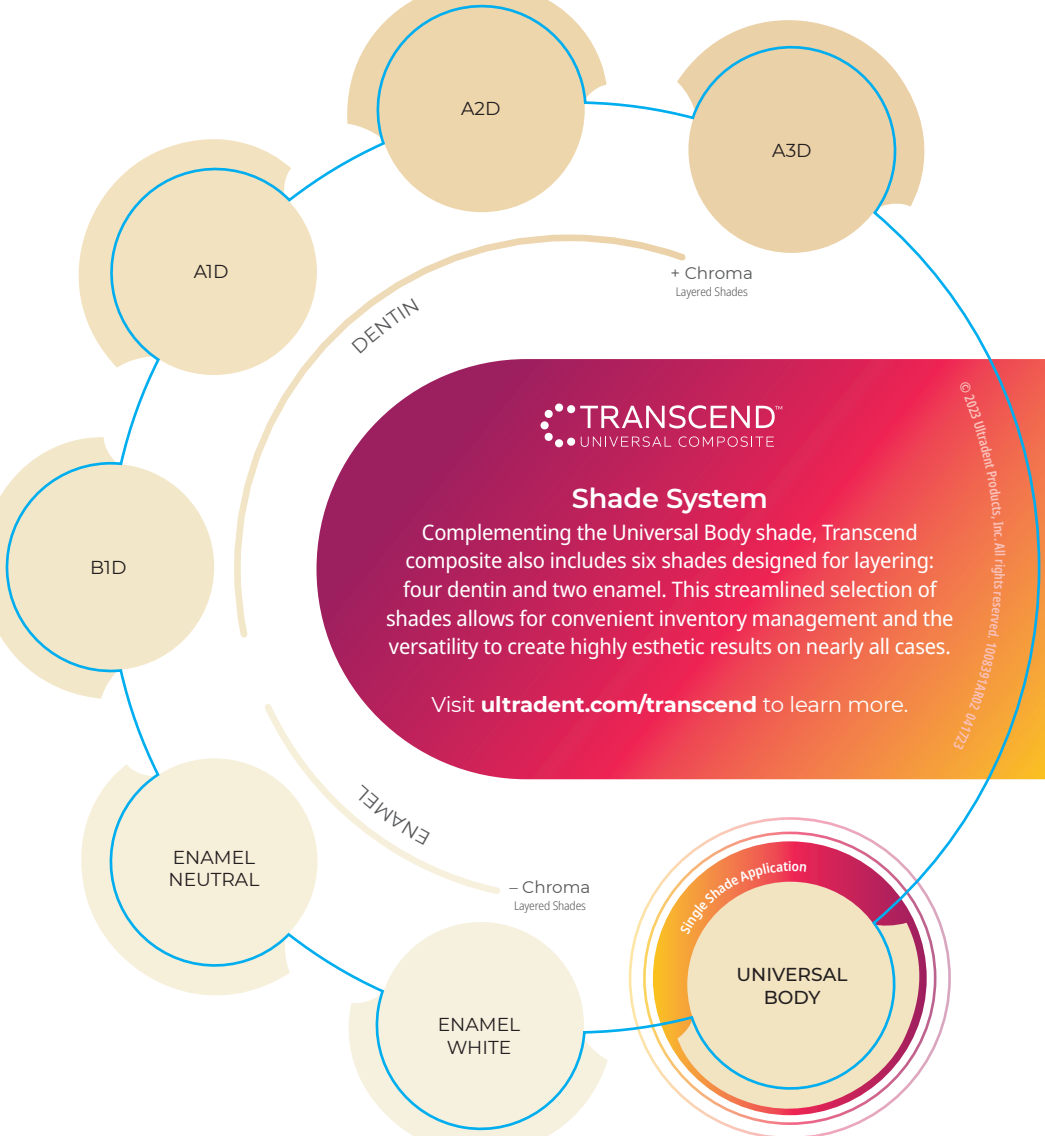

TRANSCEND™

UNIVERSAL COMPOSITE

 RESIN PARTICLE MATCH™

Transcend composite allows you to complete restorations with just one shade, no blocker needed. The Universal Body shade is able to blend in with tooth structure of almost any color thanks to Ultradent's **Resin Particle Match™** technology.

UNIVERSAL BODY SHADE

Single Shade Application

800.552.5512 | ULTRADENT.COM

A2D

A3D

A1D

+ Chroma
Layered Shades

DENTIN

TRANSCEND[™]
UNIVERSAL COMPOSITE

Shade System

Complementing the Universal Body shade, Transcend composite also includes six shades designed for layering: four dentin and two enamel. This streamlined selection of shades allows for convenient inventory management and the versatility to create highly esthetic results on nearly all cases.