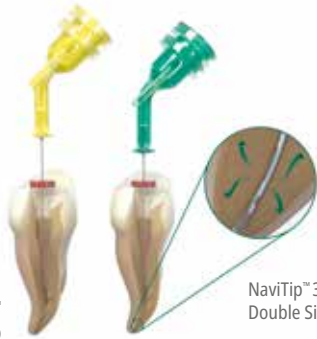

NaviTip™ Delivery Tips

When it comes to root canals, Ultradent is with you every step of the way.

NaviTip™ Double Sideport Tip

NaviTip™ Tip

NaviTip™ FX™ Tip

Controlled Delivery

Ultradent's NaviTip tips provide the optimal irrigant delivery for every step in a root canal procedure. Unlike traditional irrigation tips, the cannula of each NaviTip tip is slightly rigid through the base and center, but flexible at the tip to allow for easy navigation of curved canals and precise delivery of irrigants short of the apex.

- Controlled delivery anywhere in the canal
- Flexible cannula easily navigates curved canals

NaviTip™ 31 ga Double Sideport Irrigator Tip

- The small cannula navigates the most intricate canals
- Double sideports horizontally express irrigant toward the canal walls, not the apex

NaviTip™ 30 ga FX™ Tip

- Brush tip scrubs, cleans, and irrigates simultaneously
- Flexible cannula easily navigates curved canals
- Listed as an "EXCELLENT" product by a prominent independent research institute*

NaviTip™ Tips Adapt to Your Style

NaviTip tips deliver low-viscosity materials exactly where they are needed—even in the smallest canals.

The double sideport openings in the NaviTip 31 ga tip allow your irrigant to be safely expressed against the canal walls rather than toward—or even through—the foramen.