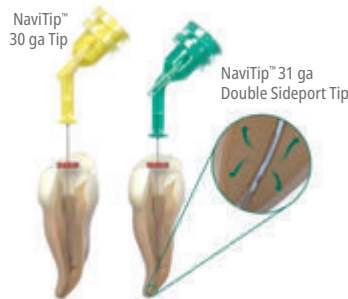

## NaviTip™ 29 ga Single Sideport Tip

- Designed to direct the flow of chemistry through the sideport of the tip before flowing down into the area of the apex, thus reducing the risk of product extrusion
- Flexible, stainless steel cannula easily navigates curved canals

\*Clinical Research Associates Newsletter, Volume 29, Issue 1, January 2005.

LOK-TITE™	Tip length	20pk
30 ga - 0.0118" NaviTip FX	17 mm	1452
30 ga - 0.0118" NaviTip FX	25 mm	1454

## NaviTip™ 31 ga Double Sideport Irrigator Tip

- The small cannula navigates the most intricate canals
- Double sideports horizontally express irrigant toward the canal walls, not the apex

LOK-TITE™	Tip length	20pk	50pk
31 ga - 0.0098" NaviTip	21 mm	5121	5122
31 ga - 0.0098" NaviTip	27 mm	5123	5124

## NaviTip™ Tips Adapt to Your Style

NaviTip tips deliver low-viscosity materials exactly where they are needed—even in the smallest canals.

The double sideport openings in the NaviTip 31 ga tip allow your irrigant to be safely expressed against the canal walls rather than toward—or even through—the foramen.