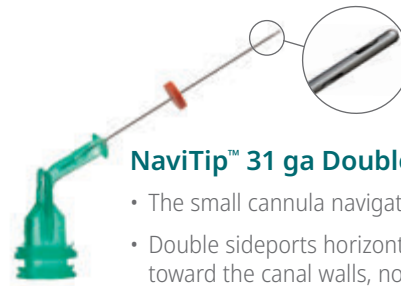

NaviTip™ 31 ga Double Sideport Irrigator Tip

- The small cannula navigates the most intricate canals
- Double sideports horizontally express irrigant toward the canal walls, not the apex

LOK-TITE™	Tip length	20pk	50pk
31 ga - 0.0098" NaviTip	21 mm	5121	5122
31 ga - 0.0098" NaviTip	27 mm	5123	5124

NaviTip™ Tips Adapt to Your Style

NaviTip tips deliver low-viscosity materials exactly where they are needed—even in the smallest canals.

The double sideport openings in the NaviTip 31 ga tip allow your irrigant to be safely expressed against the canal walls rather than toward—or even through—the foramen.