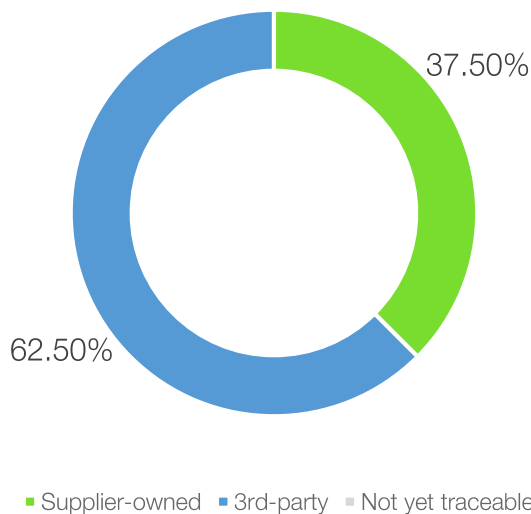

Surabaya

Sustainability and traceability report
Reporting period: January - June, 2023

Company: PT SMART ([GAR](#))

Location: Surabaya City, Jawa Timur, Indonesia

Coordinates: -7.32995, 112.7619

Supply chain certification: [RSPO](#), [ISCC](#)

Traceability summary*

Supply base	Palm oil mills	Province	Palm oil mills
Supplier-owned mills	9	Kalimantan Barat	1
3rd-party mills	15	Kalimantan Tengah	12
Total	24	Kalimantan Timur	9
RSPO-certified mills	12	Papua	1
		Sulawesi Barat	1

Traceability	Palm oil mills
Traceability to mill**	100%

* Reported data are from January - June, 2023 obtained from the supplier's dashboard. These data may be updated by the supplier periodically.

** Traceability numbers are based on count of mills.

Surabaya Refinery is 100% traceable to mill

Sustainability - deeply embedded in Neste's everyday business.

Neste buys PFAD only [from those suppliers that are committed to sustainable working practices](#) and meeting strict sustainability criteria embedded in the regulation on biofuels.

These criteria include a proactive approach to preventing deforestation and mitigating risk. Neste has full traceability of the PFAD it uses to its point of origin as the law requires.

www.neste.com/sustainability