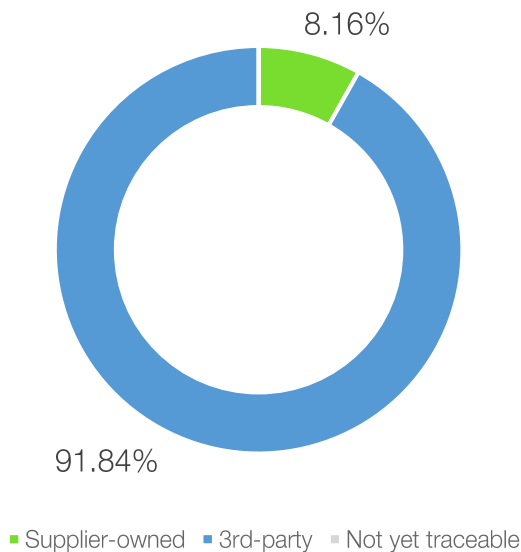

Padang Raya Cakrawala

Company: Apical Group ([Apical](#))
Location: Padang, Sumatera Barat, Indonesia
Coordinates: -0.992335, 100.377929

Sustainability and traceability report
Reporting period: January - June, 2023

Supply chain certification: [RSPO](#), [ISCC](#)

Traceability summary*

Supply base	Palm oil mills	Province	Palm oil mills
Supplier-owned mills	4	Bengkulu	12
3rd-party mills	45	Jambi	13
Total	49	Riau	1
RSPO-certified mills	7	Sumatera Barat	18
		Sumatera Utara	5

Traceability	Palm oil mills
Traceability to mill**	100%

* Reported data are from January - June, 2023 obtained from the supplier's dashboard. These data may be updated by the supplier periodically.

** Traceability numbers are based on count of mills.

Padang Raya Cakrawala Refinery is 100% traceable to mill

Sustainability - deeply embedded in Neste's everyday business.

Neste buys PFAD only [from those suppliers that are committed to sustainable working practices](#) and meeting strict sustainability criteria embedded in the regulation on biofuels. These criteria include a proactive approach to preventing deforestation and mitigating risk. Neste has full traceability of the PFAD it uses to its point of origin as the law requires. www.neste.com/sustainability

NESTE