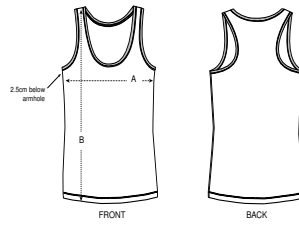

RED BURGUNDY COTTON PINK

ESSENTIAL HEATHERS

DARK HEATHER GREY HEATHER GREY MID HEATHER GREEN MID HEATHER BLUE MID HEATHER RED CREAM HEATHER PINK

SPECIAL HEATHERS

BLACK HEATHER BLUE

Printing Specifications

For suitable print techniques, please download our printing guide

Certifications & memberships

Wash Instructions

Wash similar colours together, do not iron on print, wash and iron inside out.

SIZES		XS	S	M	L	XL	XXL
A	Half Chest	37.5	40	43	46	49	52
B	Body Length	63	65	67	69	70	70