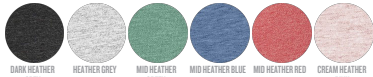

ESSENTIAL HEATHERS

SPECIAL HEATHERS

Printing Specifications

For suitable print techniques, please download our printing guide