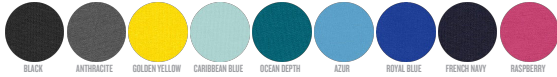

WOMEN TANK TOPS
STTWO13 - STELLA DREAMER

The women's fitted tank top

Fitted

- Sleeveless
- 1x1 rib binding at neck collar and armhole with narrow double topstitch
- Inside back neck tape in self fabric
- Bottom hem with narrow double topstitch

Combo options

Shell : Single Jersey, 100% Cotton - Organic Ring Spun Combed, Fabric washed, 120 GSM

WHITES

COLORS

ESSENTIAL HEATHERS

SPECIAL HEATHERS

Printing Specifications

For suitable print techniques, please download our printing guide

Certifications & memberships

Wash Instructions

Wash similar colours together, do not iron on print, wash and iron inside out.