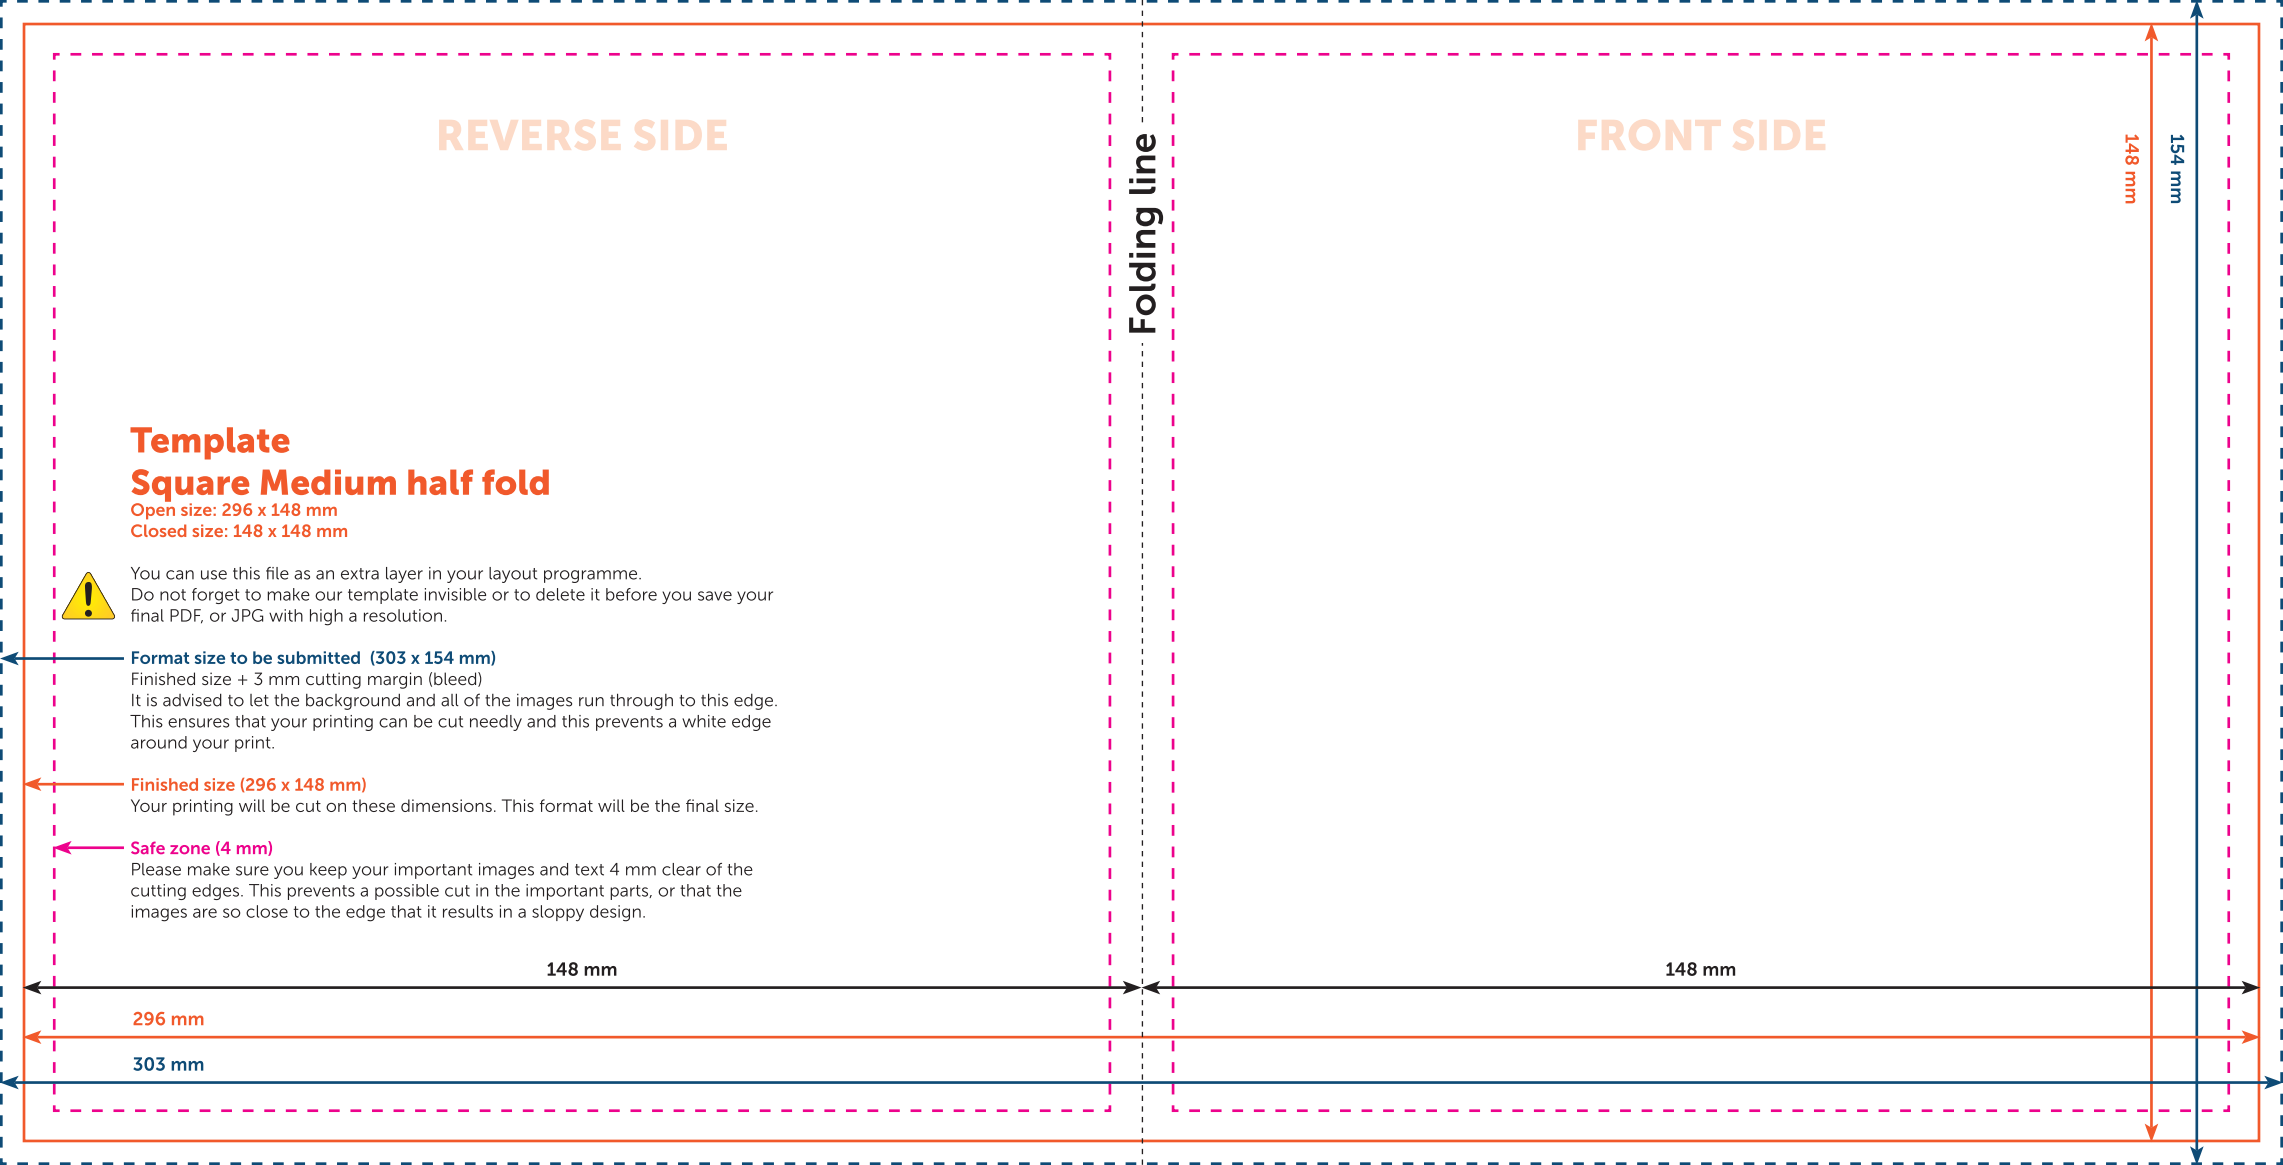

### Safe zone (4 mm)

Please make sure you keep your important images and text 4 mm clear of the cutting edges. This prevents a possible cut in the important parts, or that the images are so close to the edge that it results in a sloppy design.

148 mm

148 mm

296 mm

303 mm

148 mm

154 mm

INSIDE LEFT

INSIDE RIGHT

## Template Square Medium half fold

Open size: 296 x 148 mm  
Closed size: 148 x 148 mm

You can use this file as an extra layer in your layout programme.  
Do not forget to make our template invisible or to delete it before you save your final PDF, or JPG with high a resolution.

### Format size to be submitted (303 x 154 mm)

Finished size + 3 mm cutting margin (bleed)  
It is advised to let the background and all of the images run through to this edge.  
This ensures that your printing can be cut neatly and this prevents a white edge around your print.