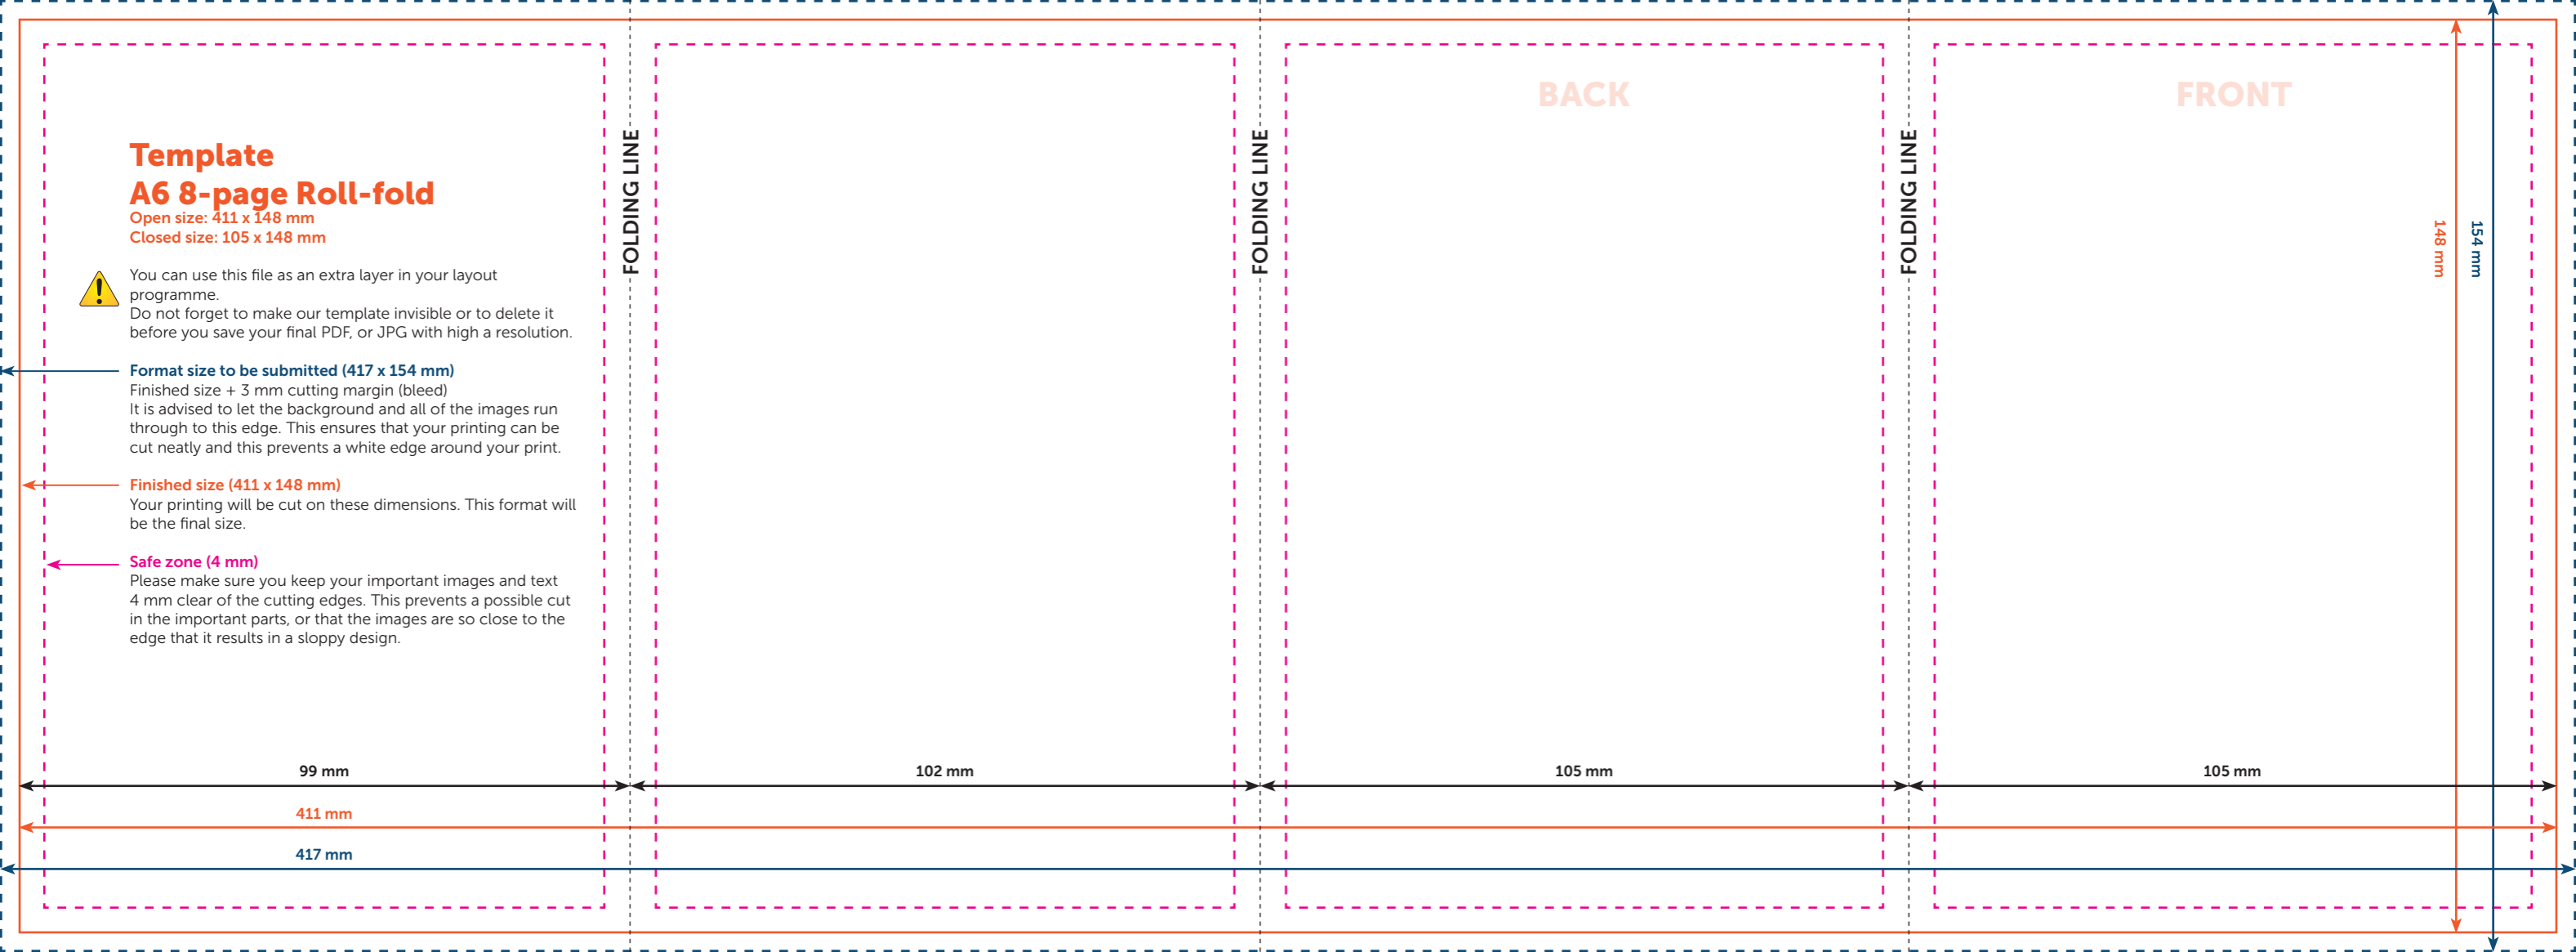

Template

A6 8-page Roll-fold

Open size: 411 x 148 mm

Closed size: 105 x 148 mm

You can use this file as an extra layer in your layout programme.
Do not forget to make our template invisible or to delete it before you save your final PDF, or JPG with high a resolution.

Format size to be submitted (417 x 154 mm)

Finished size + 3 mm cutting margin (bleed)
It is advised to let the background and all of the images run through to this edge. This ensures that your printing can be cut neatly and this prevents a white edge around your print.

Finished size (411 x 148 mm)

Your printing will be cut on these dimensions. This format will be the final size.

Safe zone (4 mm)

Please make sure you keep your important images and text 4 mm clear of the cutting edges. This prevents a possible cut in the important parts, or that the images are so close to the edge that it results in a sloppy design.

FOLDING LINE

FOLDING LINE

FOLDING LINE

BACK

FRONT

99 mm

102 mm

105 mm

105 mm

411 mm

417 mm

148 mm

154 mm