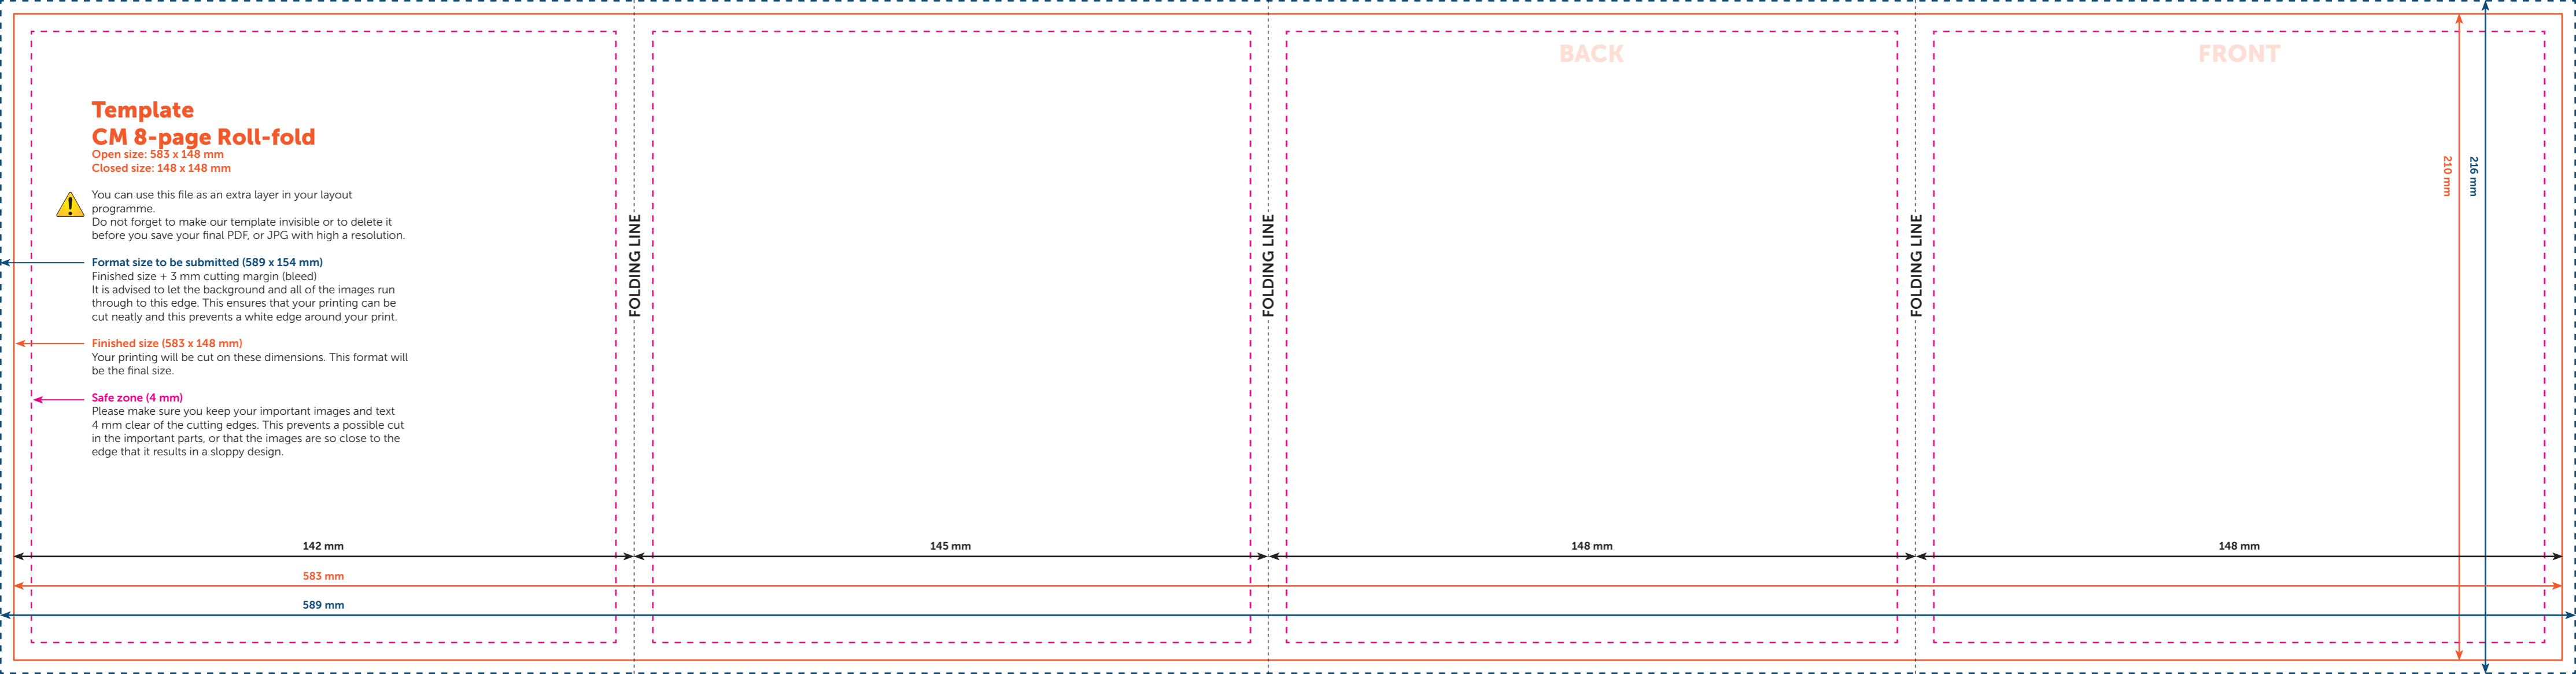

### Format size to be submitted (589 x 154 mm)

Finished size + 3 mm cutting margin (bleed)  
It is advised to let the background and all of the images run through to this edge. This ensures that your printing can be cut neatly and this prevents a white edge around your print.

### Finished size (583 x 148 mm)

Your printing will be cut on these dimensions. This format will be the final size.

### Safe zone (4 mm)

Please make sure you keep your important images and text 4 mm clear of the cutting edges. This prevents a possible cut in the important parts, or that the images are so close to the edge that it results in a sloppy design.

FOLDING LINE

FOLDING LINE

FOLDING LINE

BACK

FRONT

142 mm

145 mm

148 mm