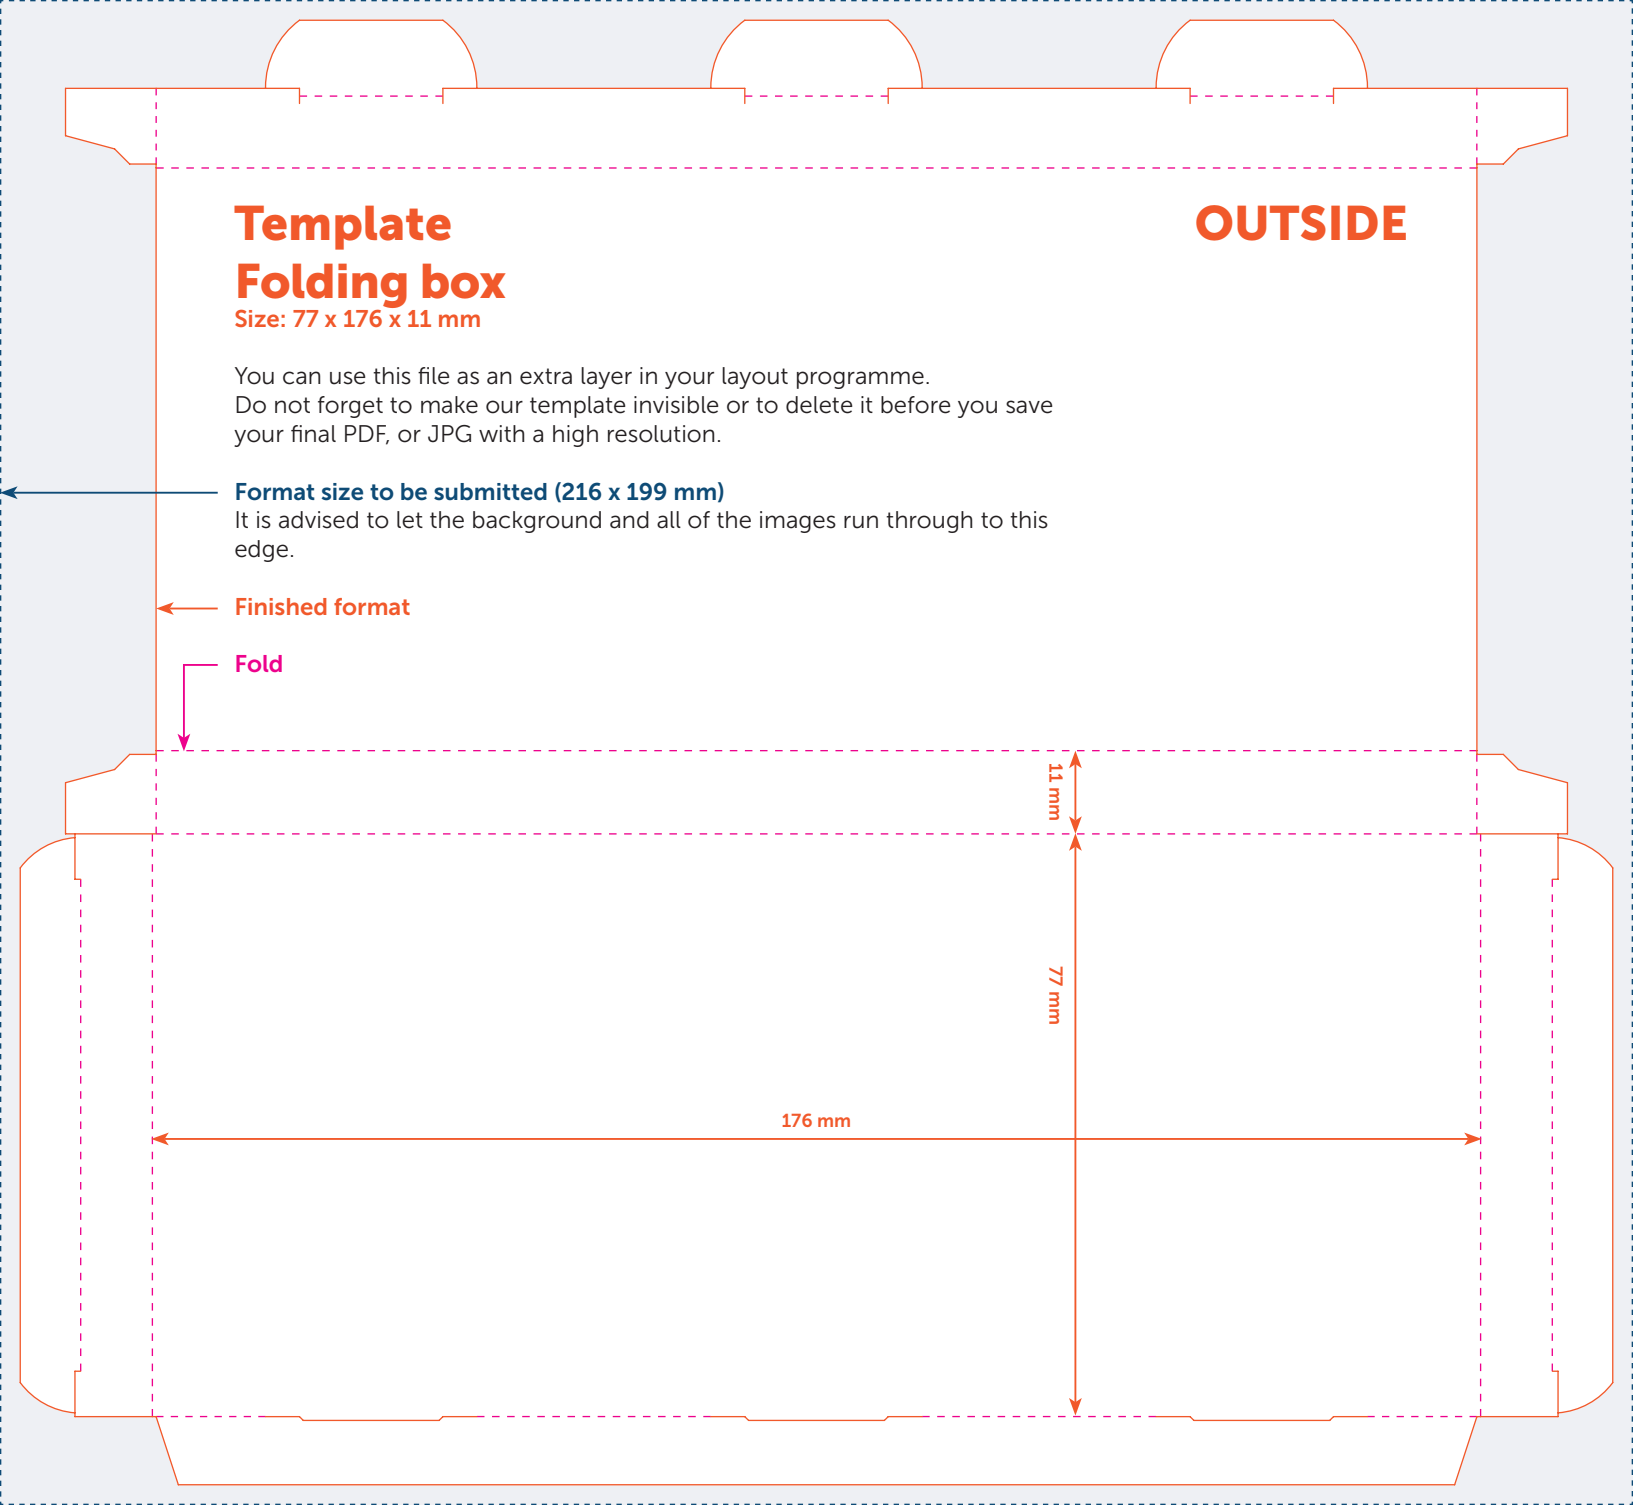

Template Folding box

Size: 77 x 176 x 11 mm

You can use this file as an extra layer in your layout programme.
Do not forget to make our template invisible or to delete it before you save your final PDF, or JPG with a high resolution.

Format size to be submitted (216 x 199 mm)

It is advised to let the background and all of the images run through to this edge.

← Finished format

↙ Fold

OUTSIDE

11 mm

77 mm

176 mm

Format size to be submitted (216 x 199 mm)

It is advised to let the background and all of the images run through to this
edge.

Finished format

Fold

INSIDE

11 mm

77 mm

176 mm