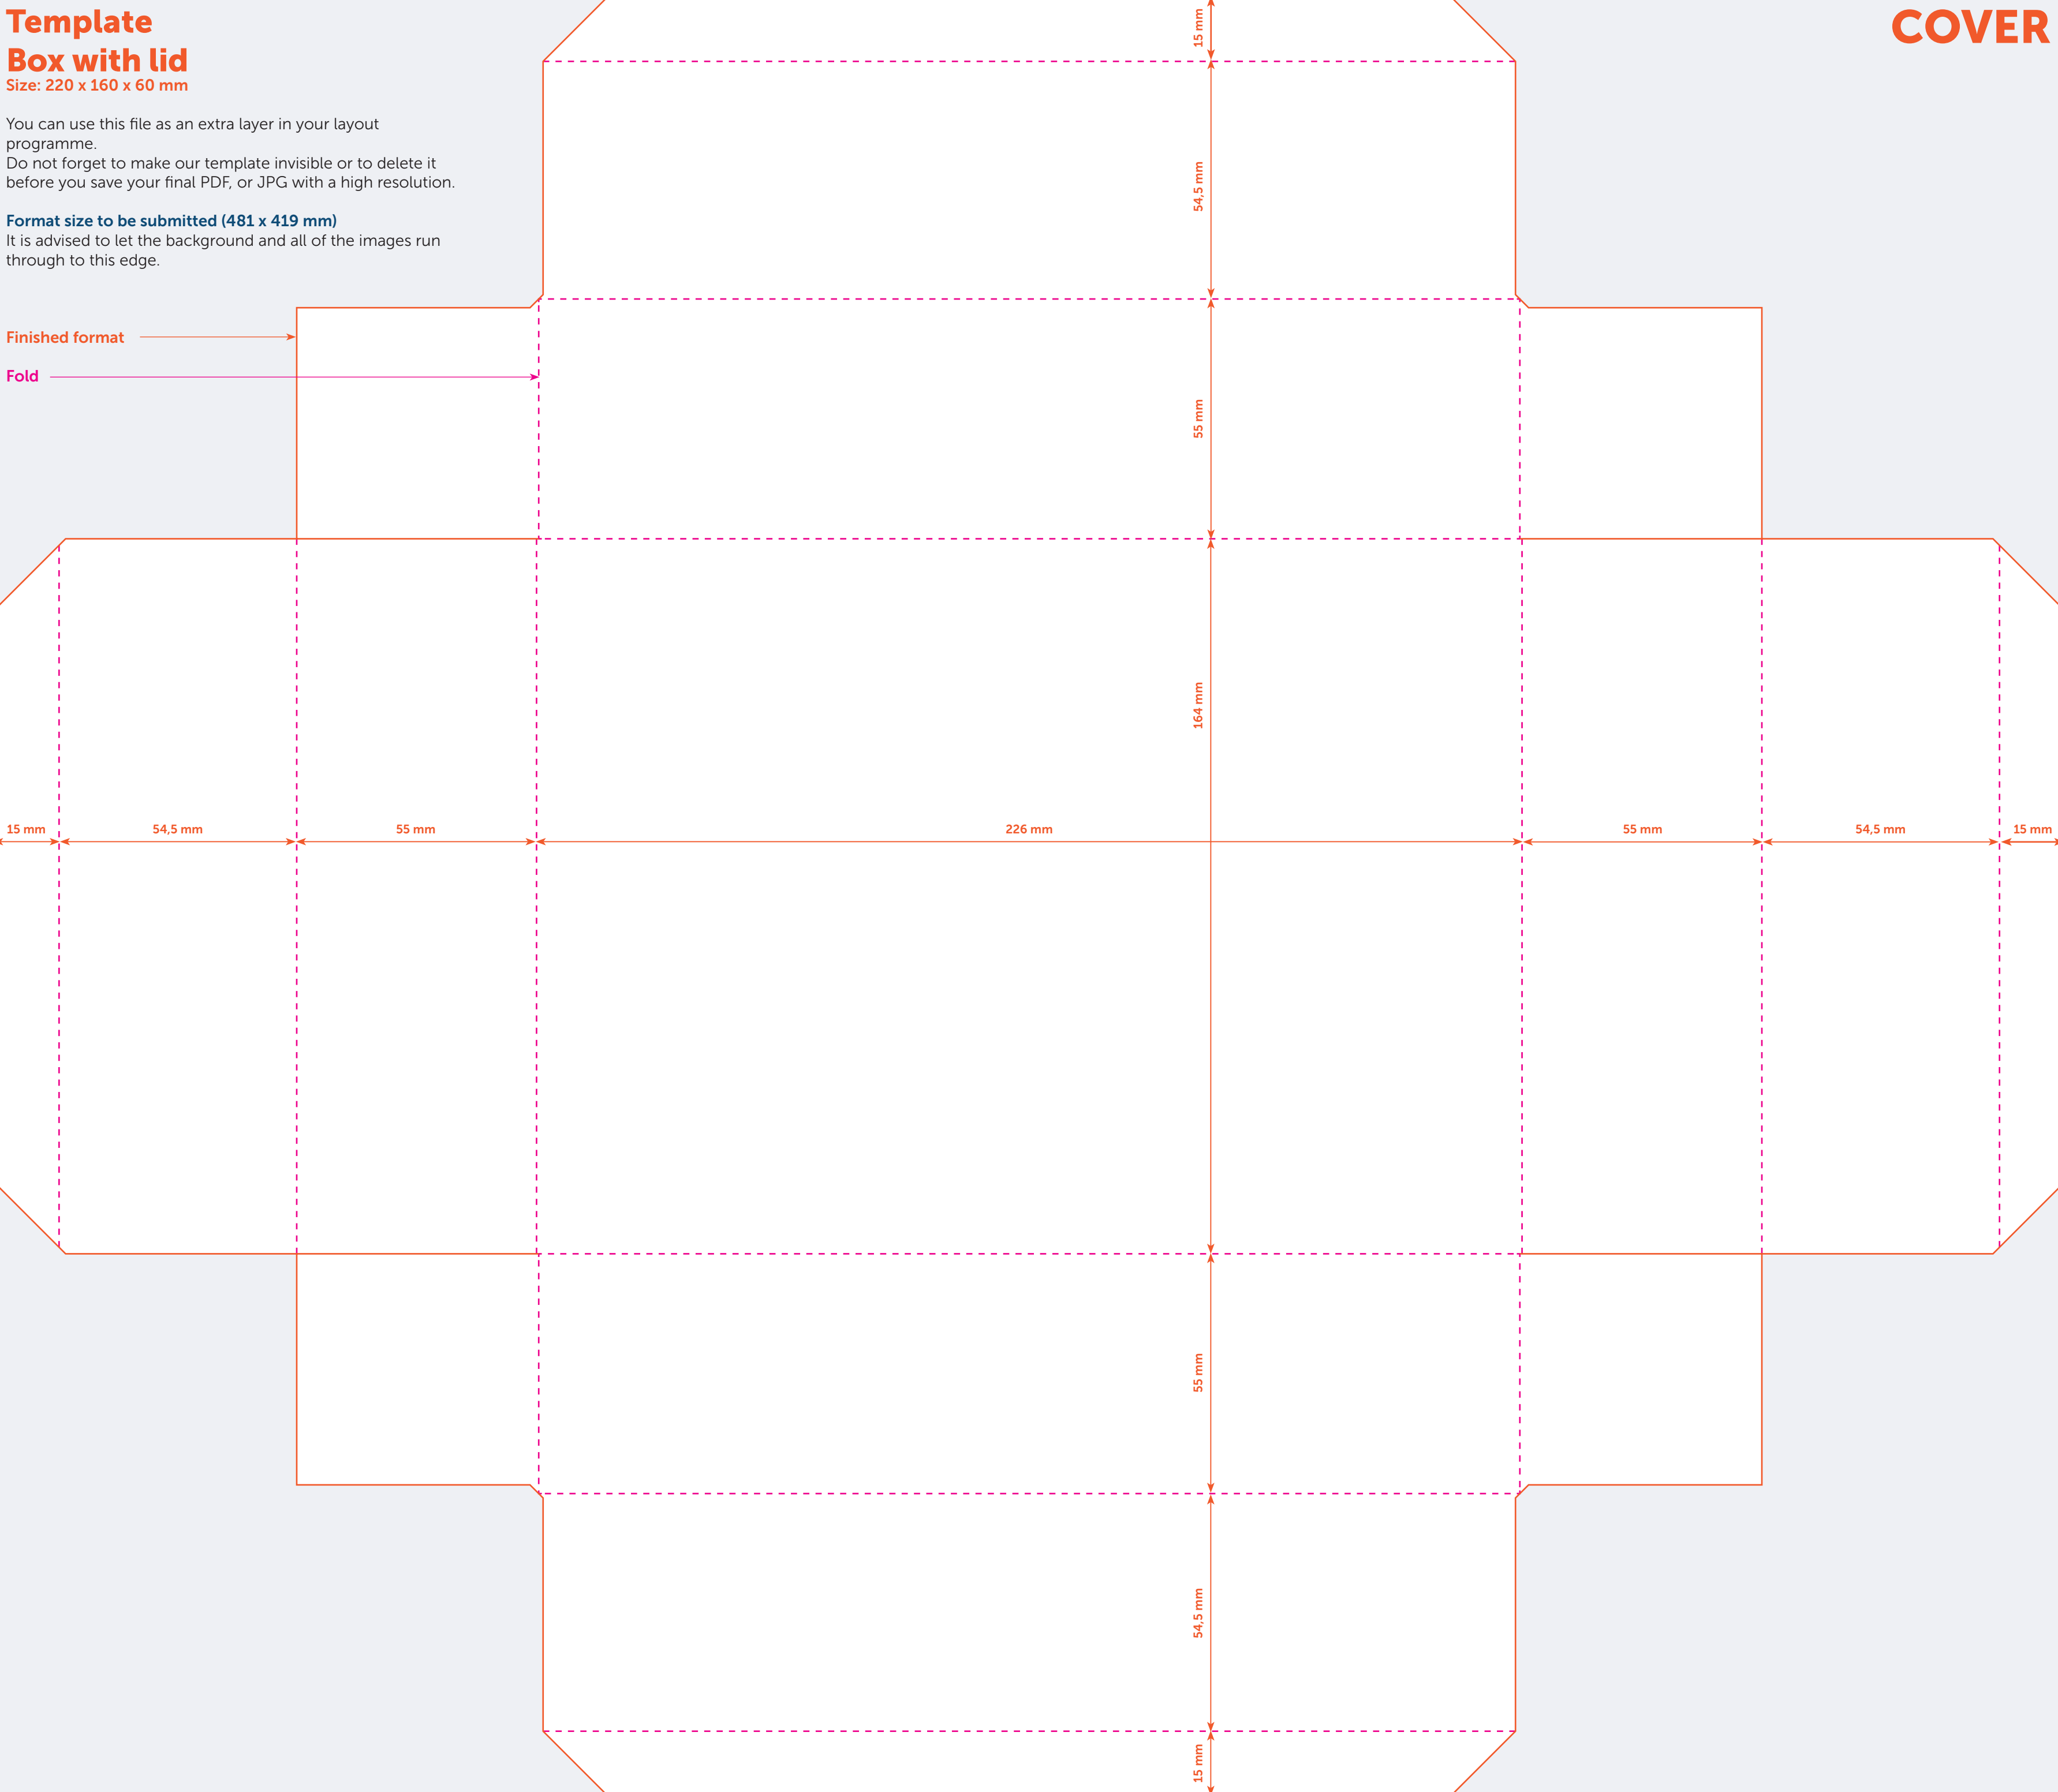

Template

Box with lid

Size: 220 x 160 x 60 mm

You can use this file as an extra layer in your layout programme.
Do not forget to make our template invisible or to delete it before you save your final PDF, or JPG with a high resolution.

Format size to be submitted (481 x 419 mm)

It is advised to let the background and all of the images run through to this edge.

COVER

Finished format

Fold

Template

Box with lid

Size: 220 x 160 x 60 mm

You can use this file as an extra layer in your layout programme.
Do not forget to make our template invisible or to delete it before you save your final PDF, or JPG with a high resolution.

Format size to be submitted (496 x 435 mm)

It is advised to let the background and all of the images run through to this edge.

Finished format →

Fold →