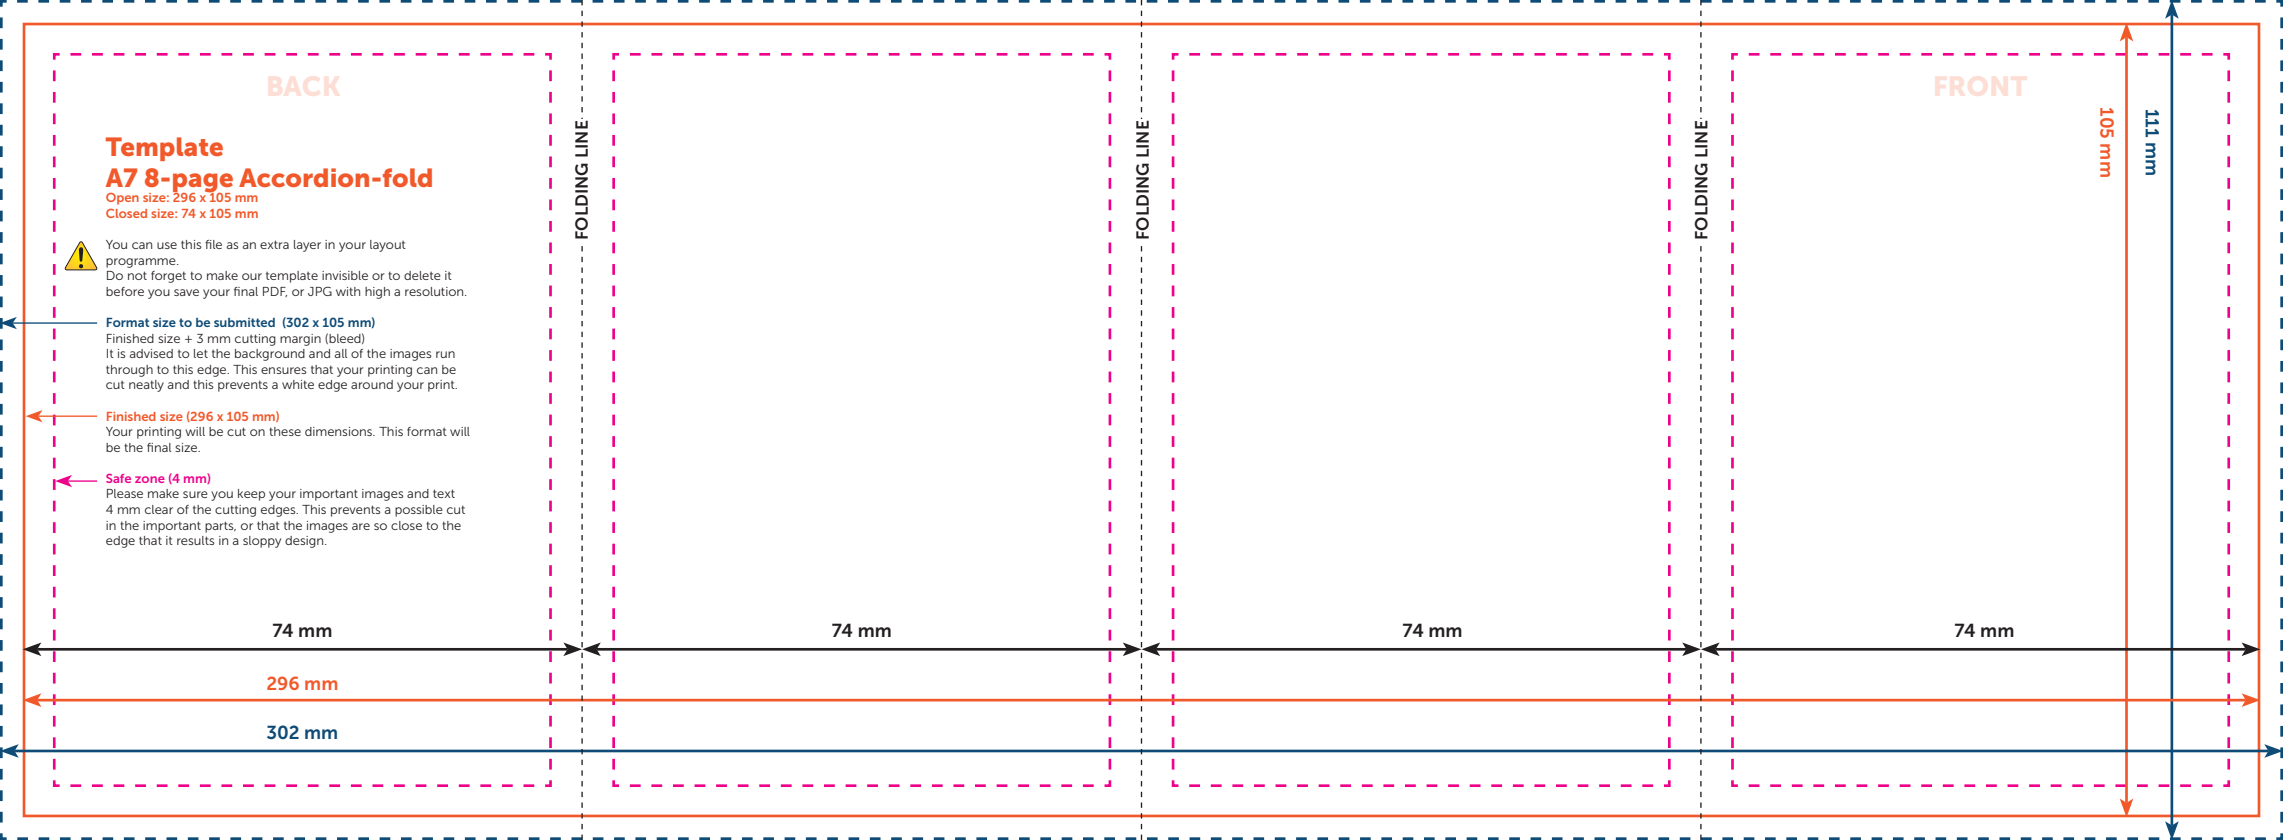

BACK

Template A7 8-page Accordion-fold

Open size: 296 x 105 mm

Closed size: 74 x 105 mm

You can use this file as an extra layer in your layout programme. Do not forget to make our template invisible or to delete it before you save your final PDF, or JPG with high a resolution.

Format size to be submitted (302 x 105 mm)

Finished size + 3 mm cutting margin (bleed)
It is advised to let the background and all of the images run through to this edge. This ensures that your printing can be cut neatly and this prevents a white edge around your print.

Finished size (296 x 105 mm)

Your printing will be cut on these dimensions. This format will be the final size.

Safe zone (4 mm)

Please make sure you keep your important images and text 4 mm clear of the cutting edges. This prevents a possible cut in the important parts, or that the images are so close to the edge that it results in a sloppy design.

FOLDING LINE

FOLDING LINE

FOLDING LINE

FRONT

105 mm

111 mm

74 mm

74 mm

74 mm

74 mm

296 mm

302 mm