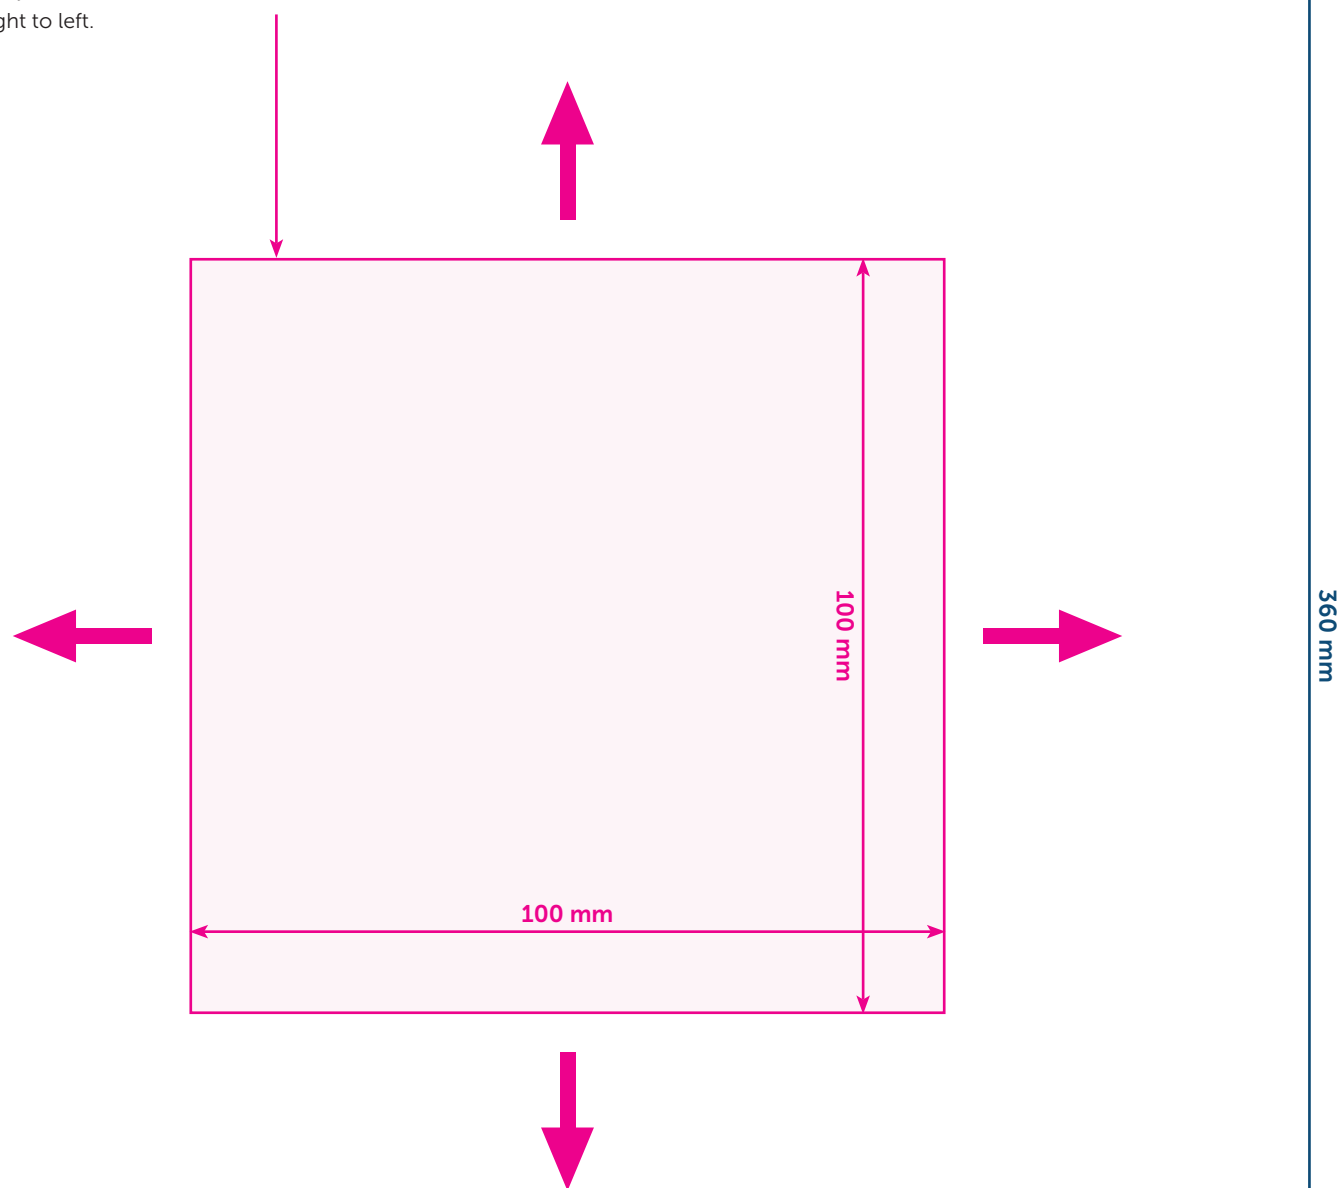

Template

Giftbox 36 x 26 x 9,3 cm

Size: 360 x 260 x 93 mm

You can use this file as an extra layer in your layout programme. Do not forget to make our template invisible or to delete it before you save your final PDF, or JPG with a high resolution.

Format size to be submitted (262 x 365 mm)

It is advised to let the background and all of the images run through to this edge.

Area of the foil stamping (242 x 345 mm)

The position of the foil stamping can be freely selected within this area.

Maximum size of design foil stamping (100 x 100 mm)

- Only use vector graphics (no photos of pixelated images).
- Your artwork can only contain one spot colour.
- Spotcolour can only have tone value 100% (no gradients, half-tone values)
- Font size at least 14 pt.
- Line weight at least 3 pt.
- Spacing between objects at least 1 mm.
- Box opens from right to left.

190 mm

360 mm

100 mm

100 mm