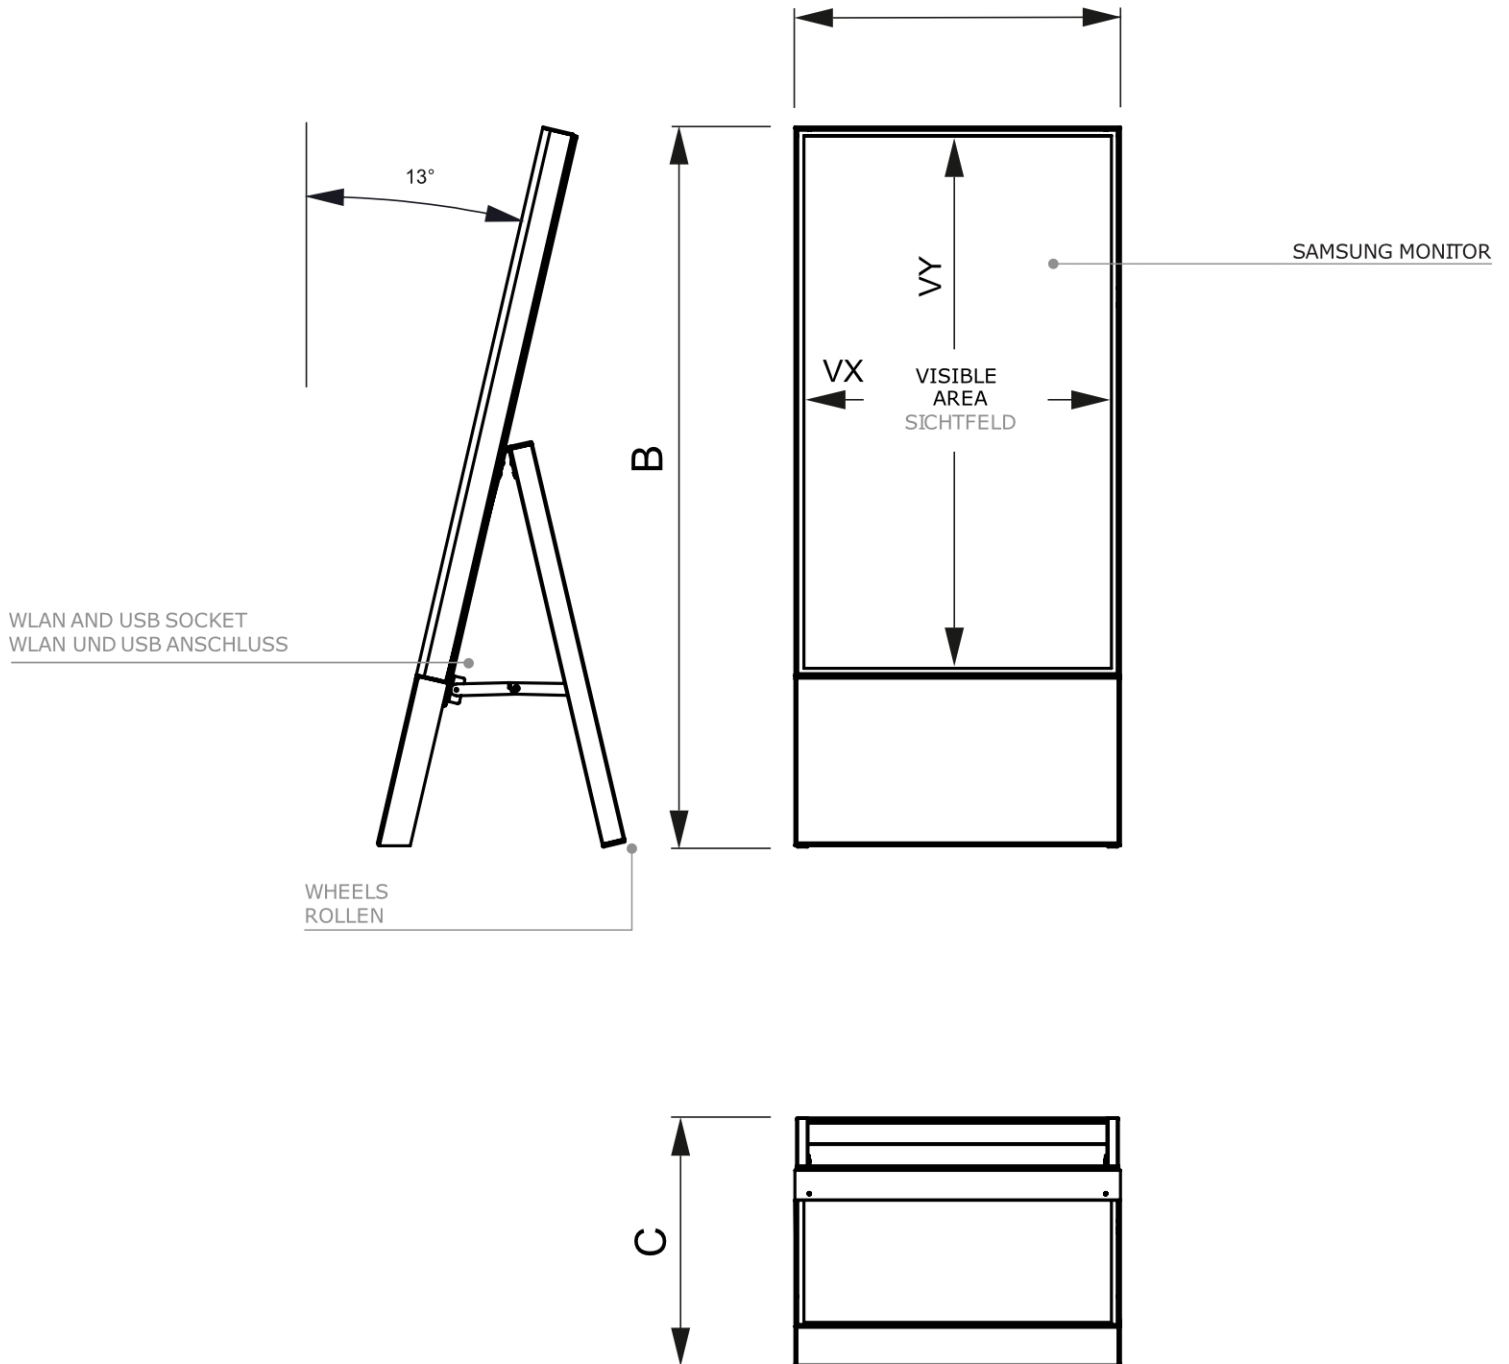

## Smart Line Digital A-Board With 43" Samsung Screen Black

- Easy to transport and move around with wheels
- Elegant frameless design
- Perfect for events, showrooms, hospitality and POS

## Smart Line Digital A-Board With 43" Samsung Screen Black

### GENERAL INFO

Sizes (mm) (A x B x C)	Format (mm)	Visible size (mm) (VXxVY)	Hole spacing (mm) (XxY)
560 x 1238 x 426	43"	529,2 x 940 mm	-
Orientation	Weight (kg)		
Vertical	27,80		

### MONITOR SPECIFICATIONS

Monitor type	LCD Size	Ratio	Resolution (px)	Contrast	Monitor dimensions (mm) (WxHxD)
Samsung QM43C	43"	16:9	3840 x 2160	1200:1	969,5 x 557,8 x 28,5
Response Time (ms)	Nit (nt)	Operating time	Operating system	Touch monitor	Touch foil
8	500	24/7	Tizen	No	No
Wattage (W)					
121 W					