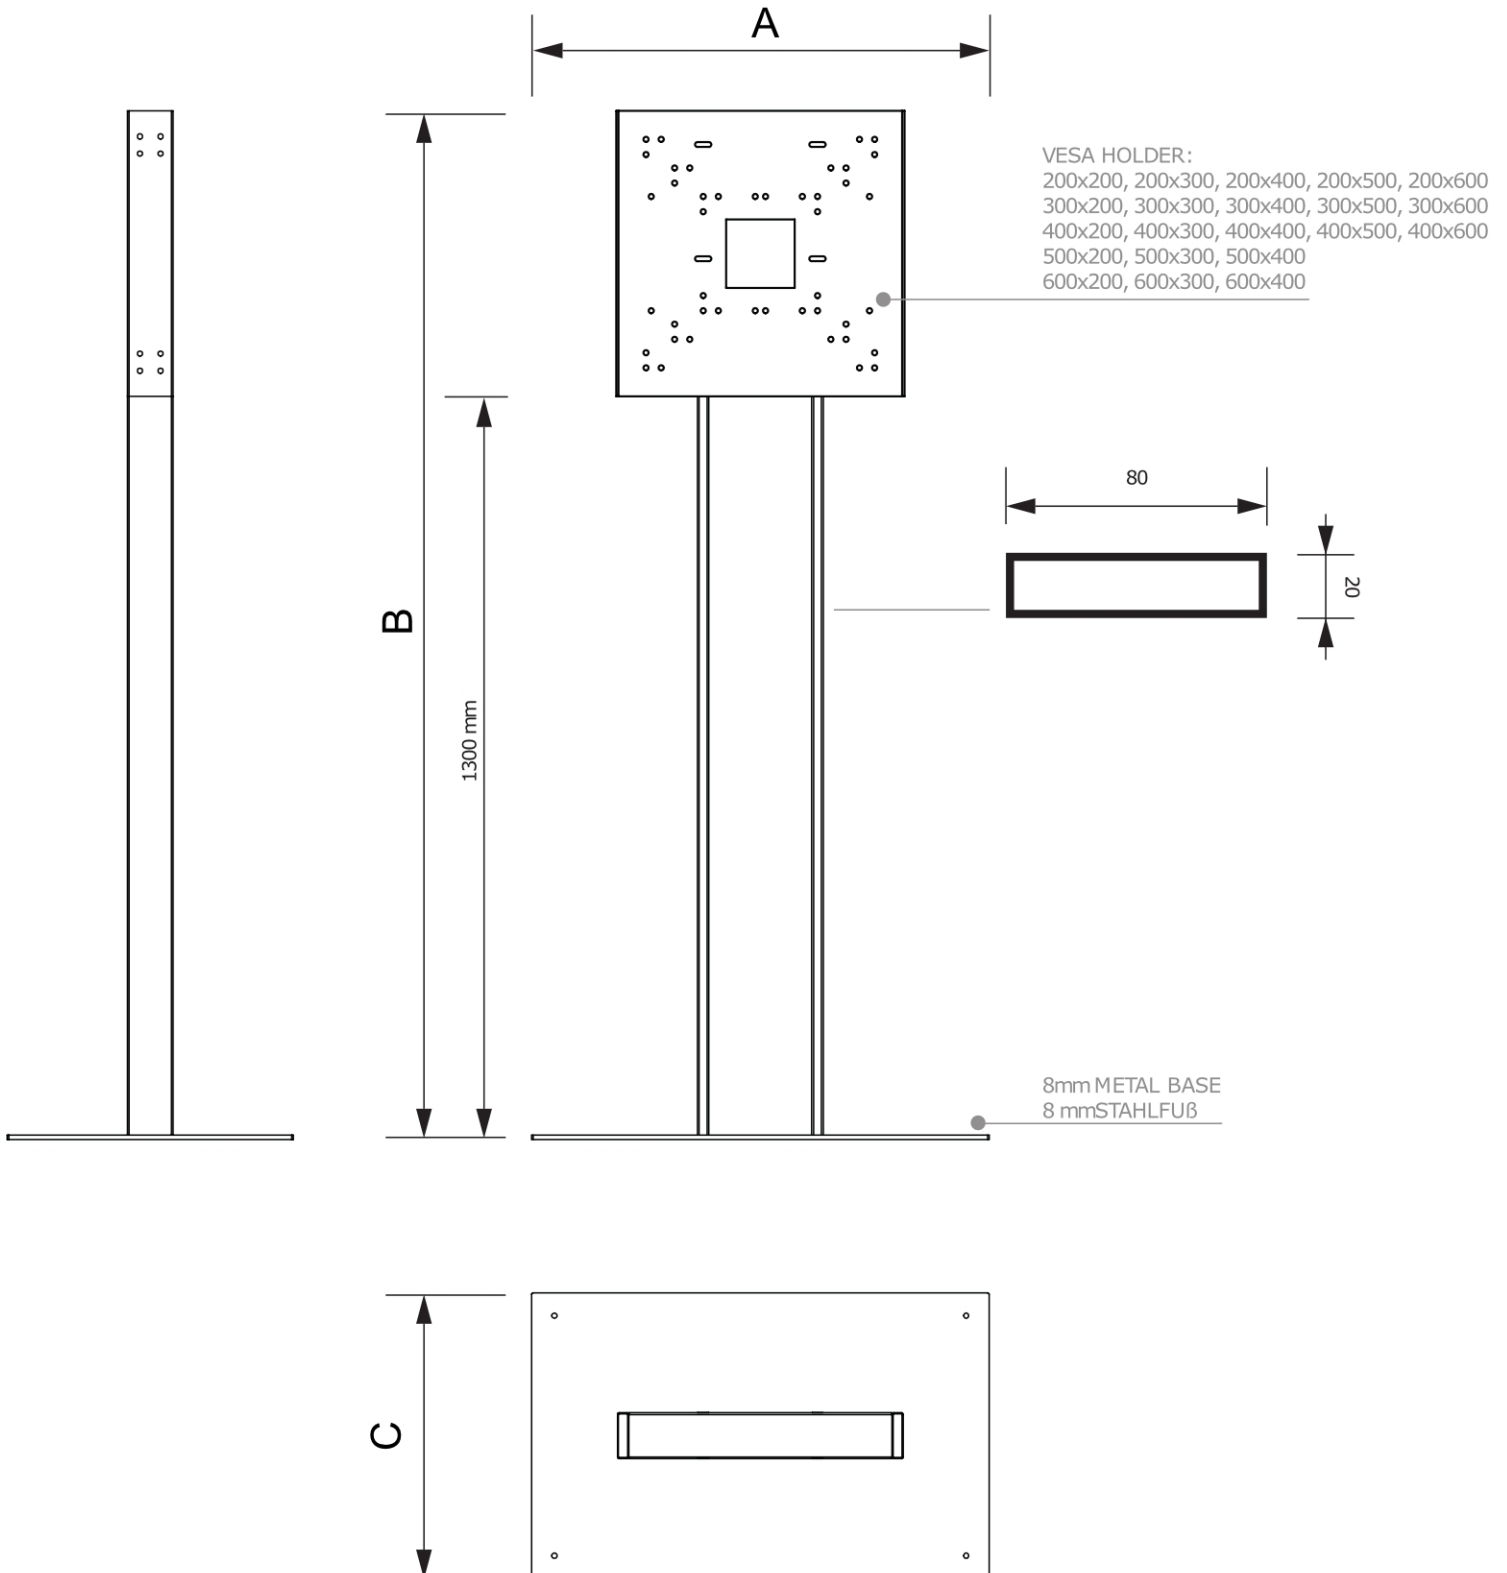

PRODUCT SHEET

Digital Shop Window Display Without Screen

- Suitable for 43", 50" and 55" screens
- Special VESA plate with wide range of attachment holes to front
- Back cover with ventilation to back

PRODUCT SHEET

Digital Shop Window Display Without Screen

PRODUCT SHEET

Digital Shop Window Display Without Screen

GENERAL INFO

Sizes (mm) (A x B x C)	Format (mm)	Visible size (mm) (VXxVY)	Hole spacing (mm) (XxY)
800 x 1800 x 500	universal	-	-
Orientation	Weight (kg)		
Vertical	45,50		

MONITOR SPECIFICATIONS

Monitor type	LCD Size	Ratio	Resolution (px)	Contrast	Monitor dimensions (mm) (WxHxD)
-	-	-	-	-	-
Response Time (ms)	Nit (nt)	Operating time	Operating system	Touch monitor	Touch foil
-	-	-	-	No	No
Wattage (W)					
-					

PACKAGING INFORMATION

Packaging unit 1 (mm)	Packaging unit 2 (mm)	Packaging unit 3 (mm)
1964 x 1200 x 800	-	-
Palette number of pieces	Palette weight (kg)	Palette type
1	-	EUR

ADDITIONAL INFORMATION

Product certifications
No