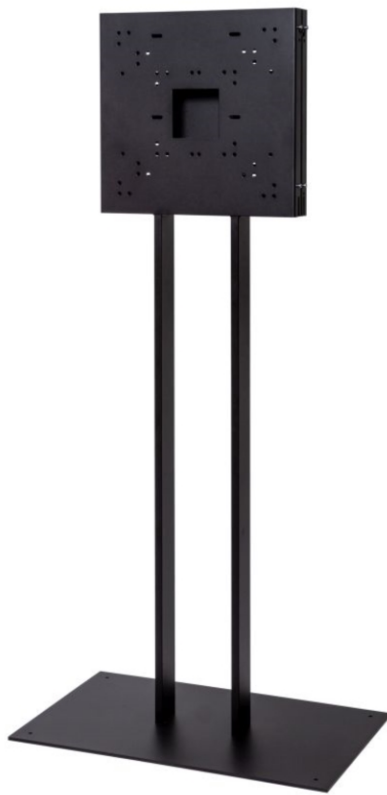

PRODUCT SHEET

Digital Shop Window Display Without Screen

- Suitable for 43", 50" and 55" screens
- Special VESA plate with wide range of attachment holes to front
- Back cover with ventilation to back

PRODUCT SHEET

Digital Shop Window Display Without Screen

PRODUCT SHEET

Digital Shop Window Display Without Screen

GENERAL INFO

Sizes (mm) (A x B x C)	Format (mm)	Visible size (mm) (VXxVY)	Hole spacing (mm) (XxY)
800 x 1800 x 500	universal	-	-
Orientation	Weight (kg)		
Vertical	45,50		

MONITOR SPECIFICATIONS

Monitor type	LCD Size	Ratio	Resolution (px)	Contrast	Monitor dimensions (mm) (WxHxD)
-	-	-	-	-	-
Response Time (ms)	Nit (nt)	Operating time	Operating system	Touch monitor	Touch foil
-	-	-	-	No	No
Wattage (W)					
-					