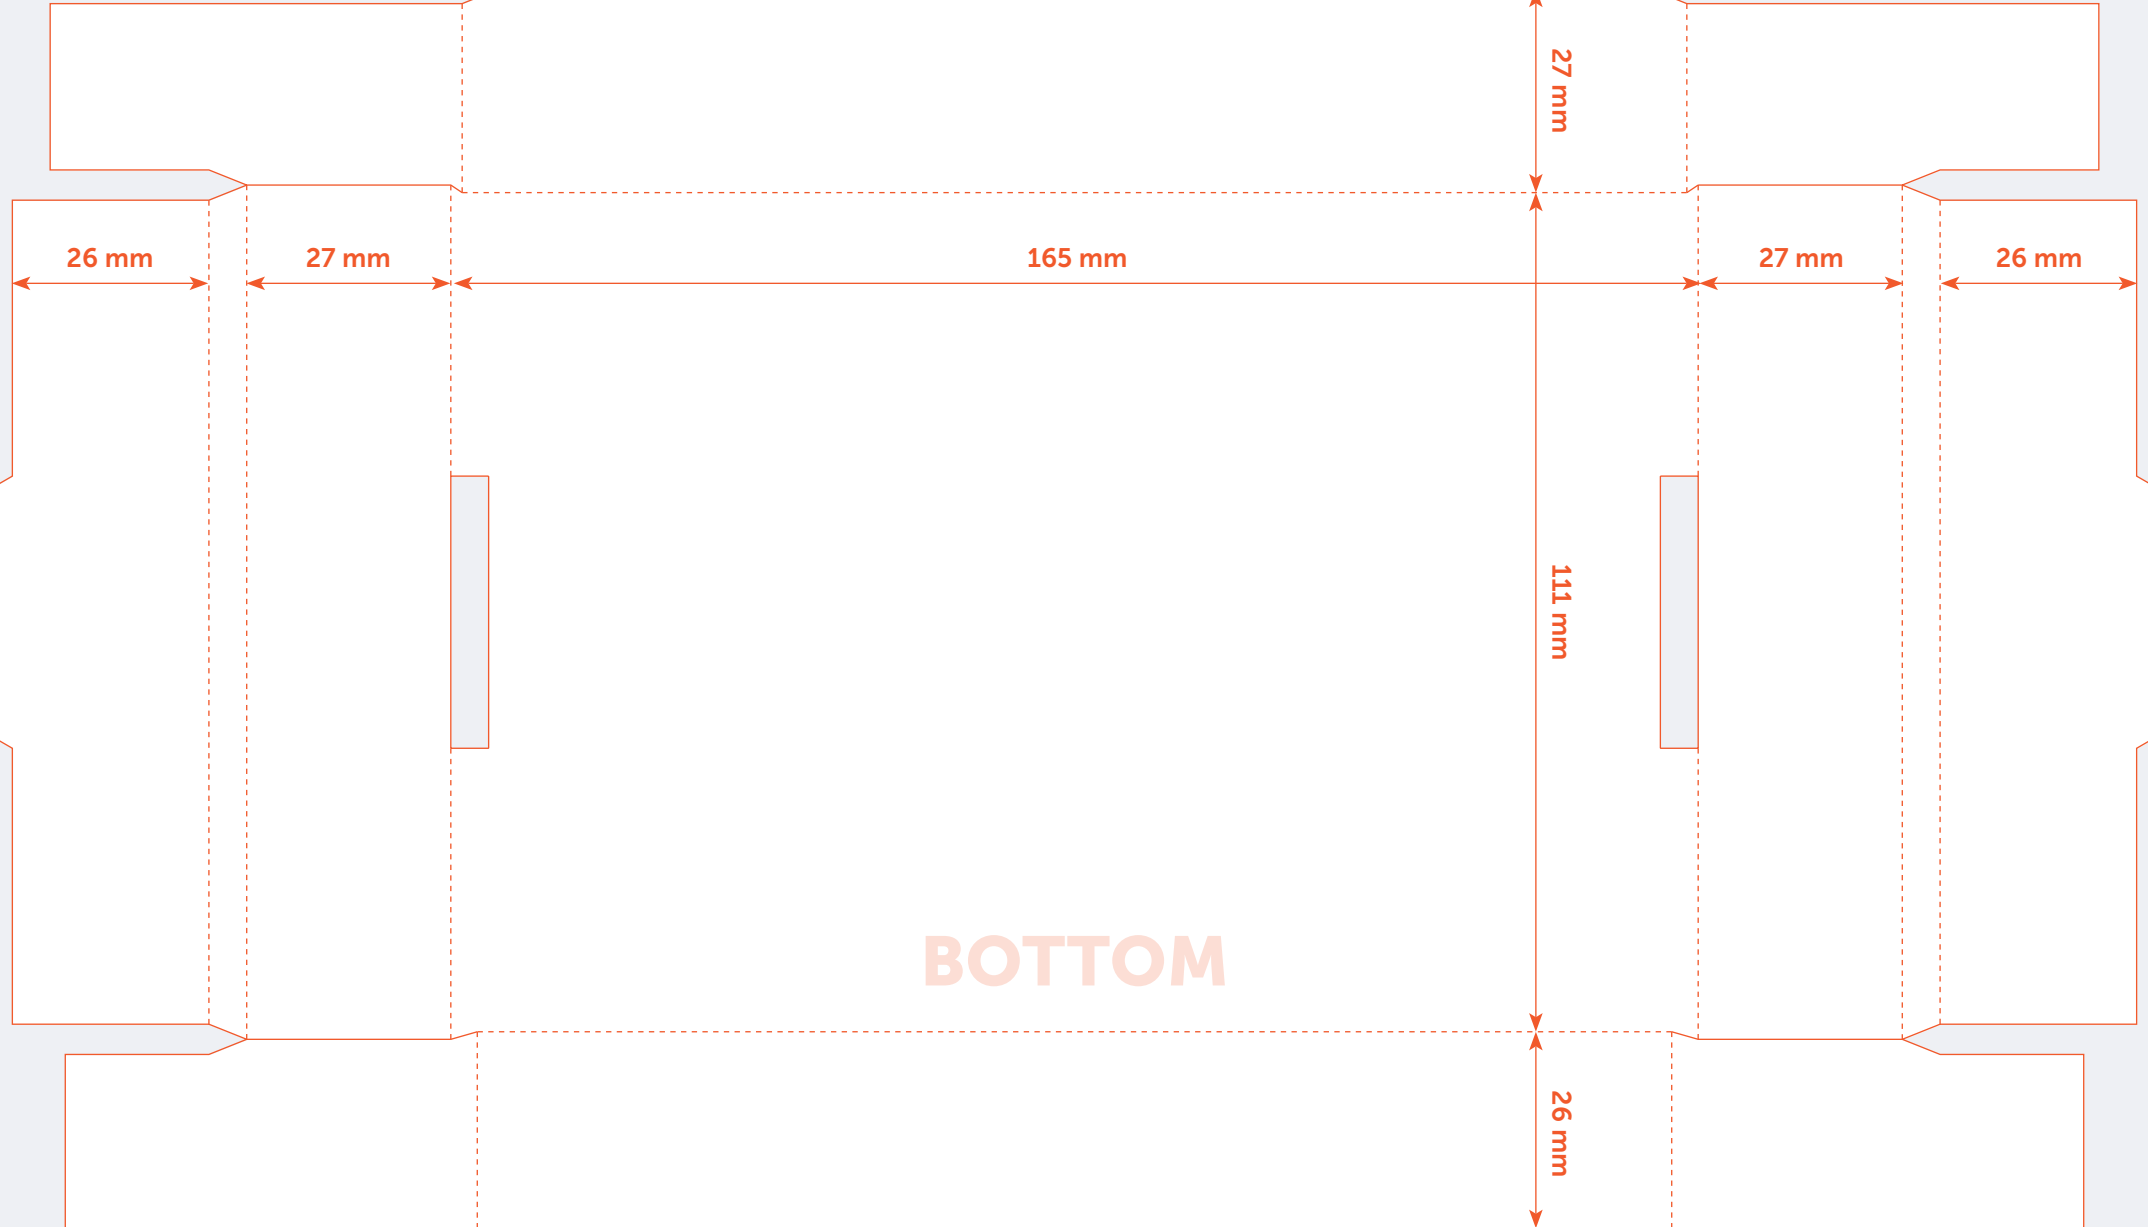

OUTSIDE

**Template
Box A6**

Size: 152 x 109 x 25 mm

You can use this file as an extra layer in your layout programme. Do not forget to make our template invisible or to delete it before you save your final PDF, or JPG with a high resolution.

Format size to be submitted (293 x 309 mm)

It is advised to let the background and all of the images run through to this edge.

Finished format

Fold

INSIDE

**Template
Box A6**

Size: 152 x 109 x 25 mm

You can use this file as an extra layer in your layout programme.
Do not forget to make our template invisible or to delete it before you save your final PDF, or JPG with a high resolution.

Format size to be submitted (293 x 309 mm)

It is advised to let the background and all of the images run through to this edge.

Finished format

Fold