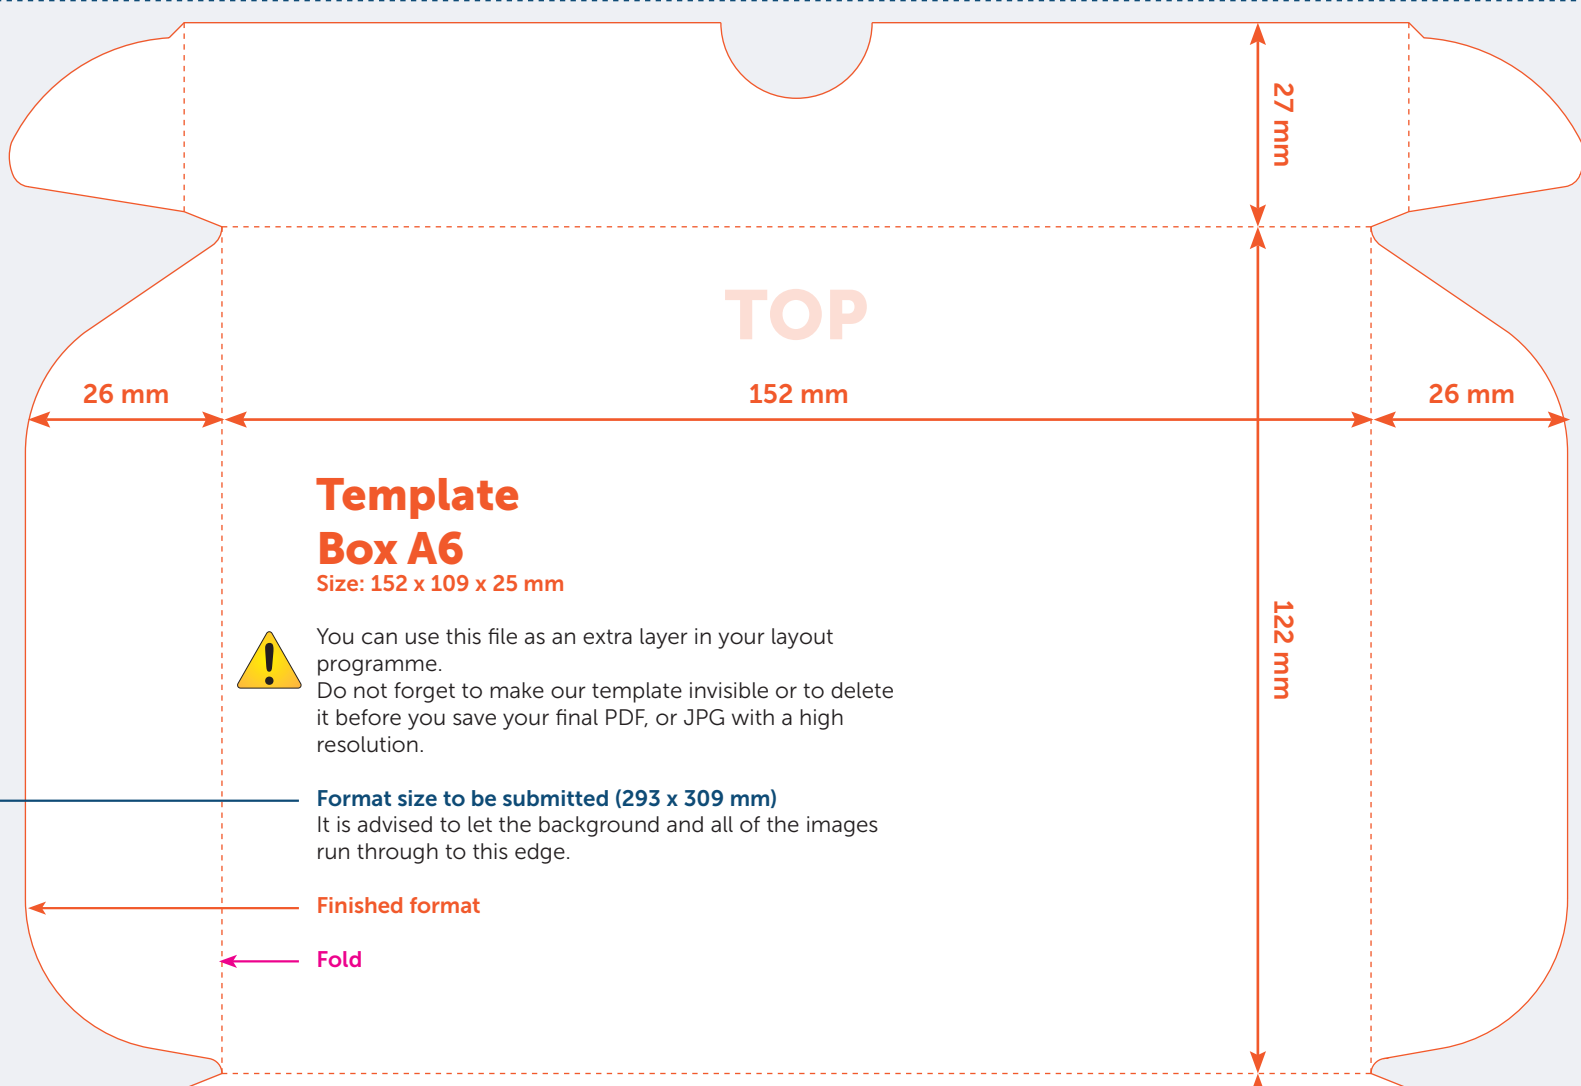

OUTSIDE

**Template
Box A6**

Size: 152 x 109 x 25 mm

You can use this file as an extra layer in your layout programme. Do not forget to make our template invisible or to delete it before you save your final PDF, or JPG with a high resolution.

Format size to be submitted (293 x 309 mm)

It is advised to let the background and all of the images run through to this edge.

Finished format

Fold

INSIDE

**Template
Box A6**

Size: 152 x 109 x 25 mm

You can use this file as an extra layer in your layout programme.
Do not forget to make our template invisible or to delete it before you save your final PDF, or JPG with a high resolution.

Format size to be submitted (293 x 309 mm)

It is advised to let the background and all of the images run through to this edge.

Finished format

Fold