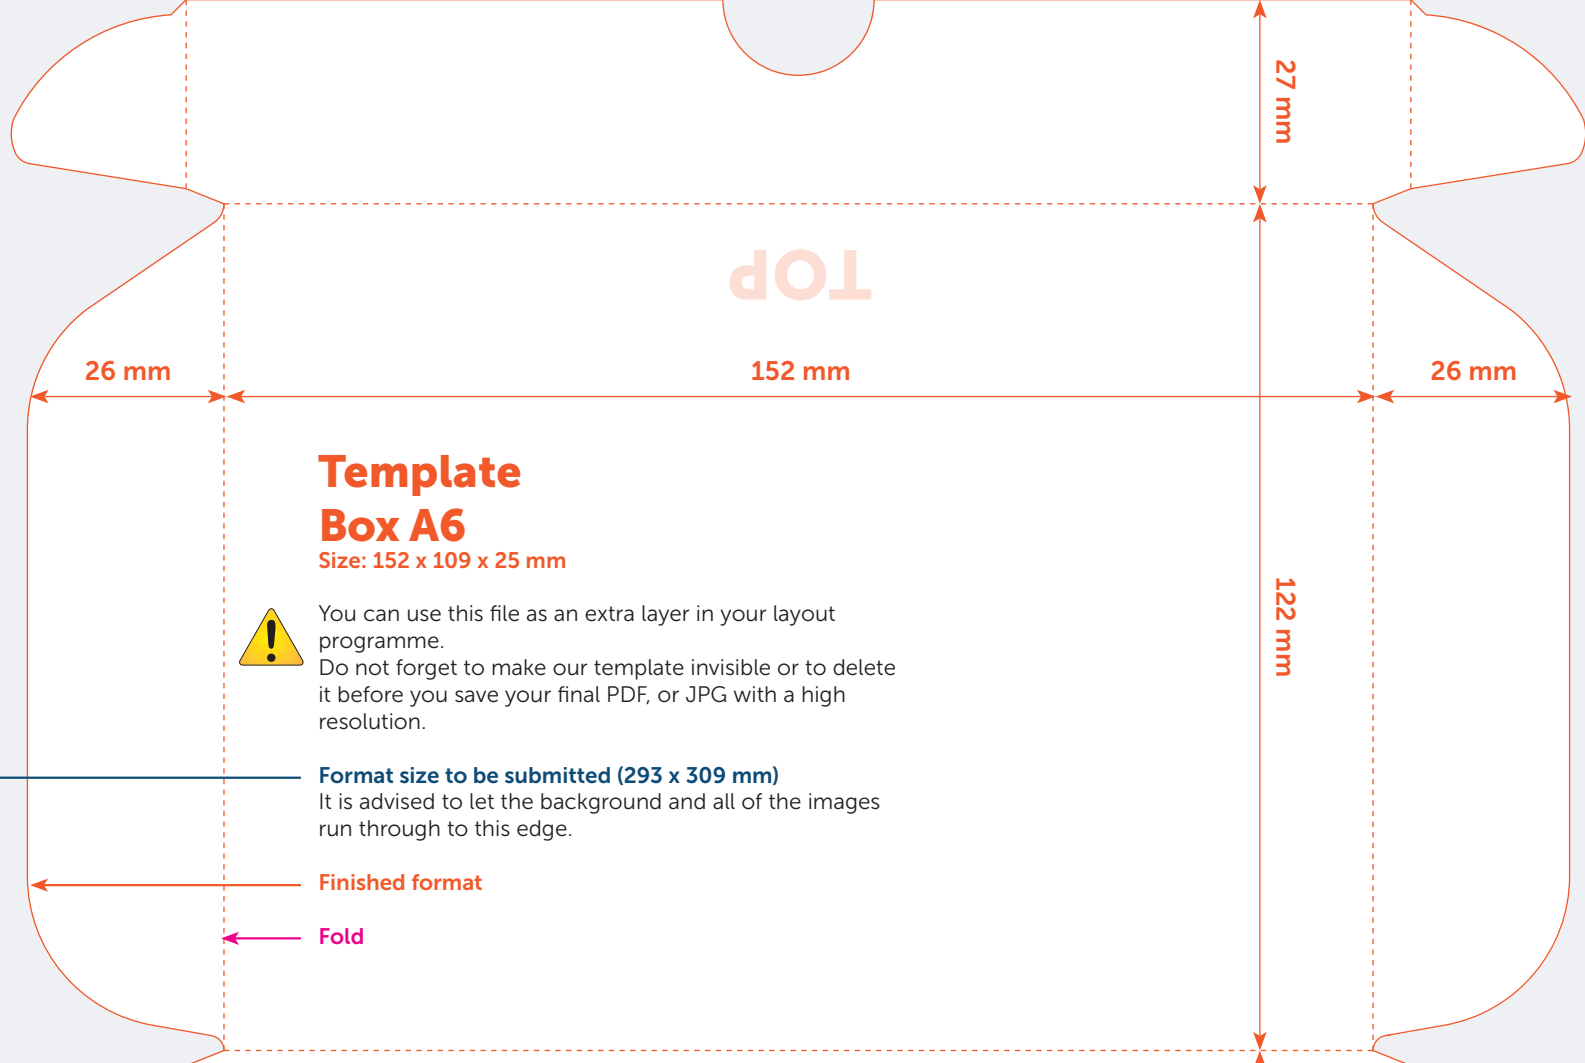

OUTSIDE

**Template
Box A6**

Size: 152 x 109 x 25 mm

You can use this file as an extra layer in your layout programme. Do not forget to make our template invisible or to delete it before you save your final PDF, or JPG with a high resolution.

Format size to be submitted (293 x 309 mm)

It is advised to let the background and all of the images run through to this edge.

Finished format

Fold

INSIDE

**Template
Box A6**

Size: 152 x 109 x 25 mm

You can use this file as an extra layer in your layout programme.
Do not forget to make our template invisible or to delete it before you save your final PDF, or JPG with a high resolution.

Format size to be submitted (293 x 309 mm)

It is advised to let the background and all of the images run through to this edge.

Finished format

Fold