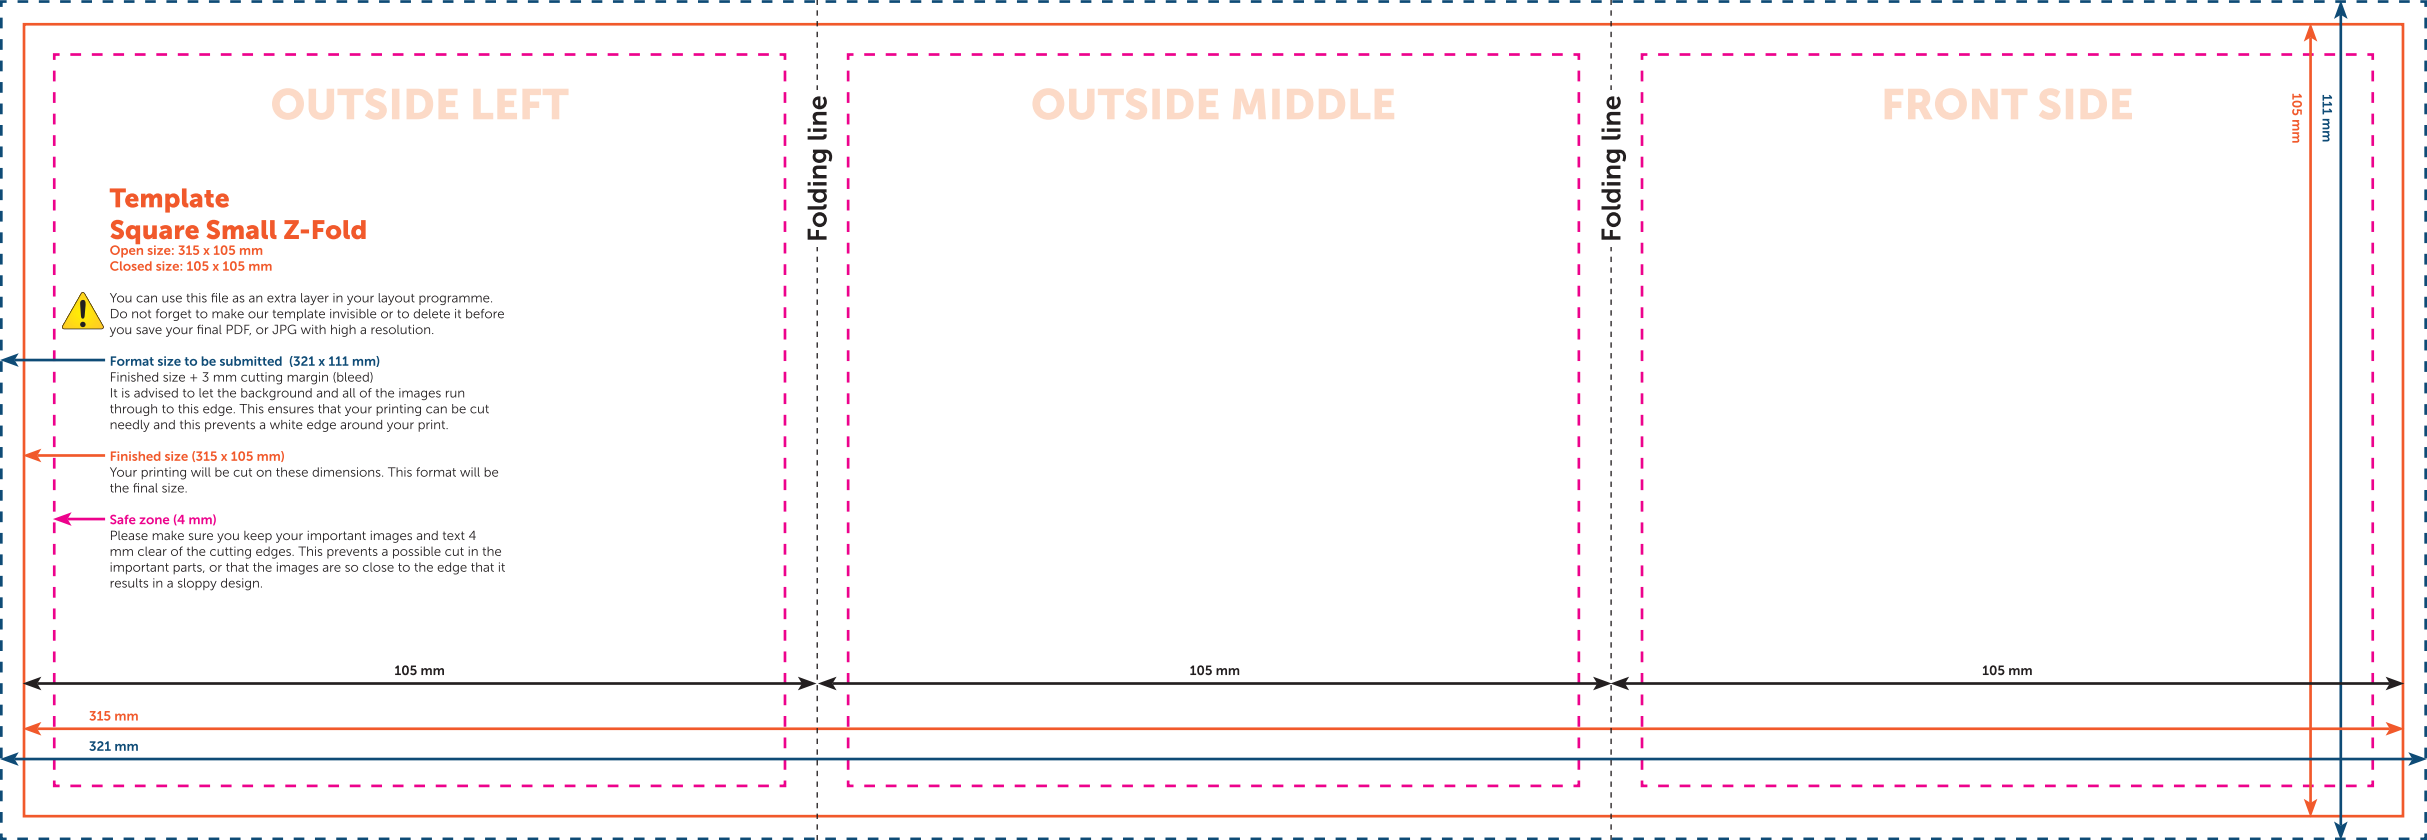

OUTSIDE LEFT

Template Square Small Z-Fold

Open size: 315 x 105 mm
Closed size: 105 x 105 mm

You can use this file as an extra layer in your layout programme. Do not forget to make our template invisible or to delete it before you save your final PDF, or JPG with high a resolution.

OUTSIDE MIDDLE

Folding line

FRONT SIDE

Folding line

105 mm

111 mm

105 mm

105 mm

105 mm

315 mm

321 mm

INSIDE LEFT

Template Square Small Z-Fold

Open size: 315 x 105 mm
Closed size: 105 x 105 mm

You can use this file as an extra layer in your layout programme. Do not forget to make our template invisible or to delete it before you save your final PDF, or JPG with high a resolution.

Format size to be submitted (321 x 111 mm)

Finished size + 3 mm cutting margin (bleed)
It is advised to let the background and all of the images run through to this edge. This ensures that your printing can be cut neatly and this prevents a white edge around your print.