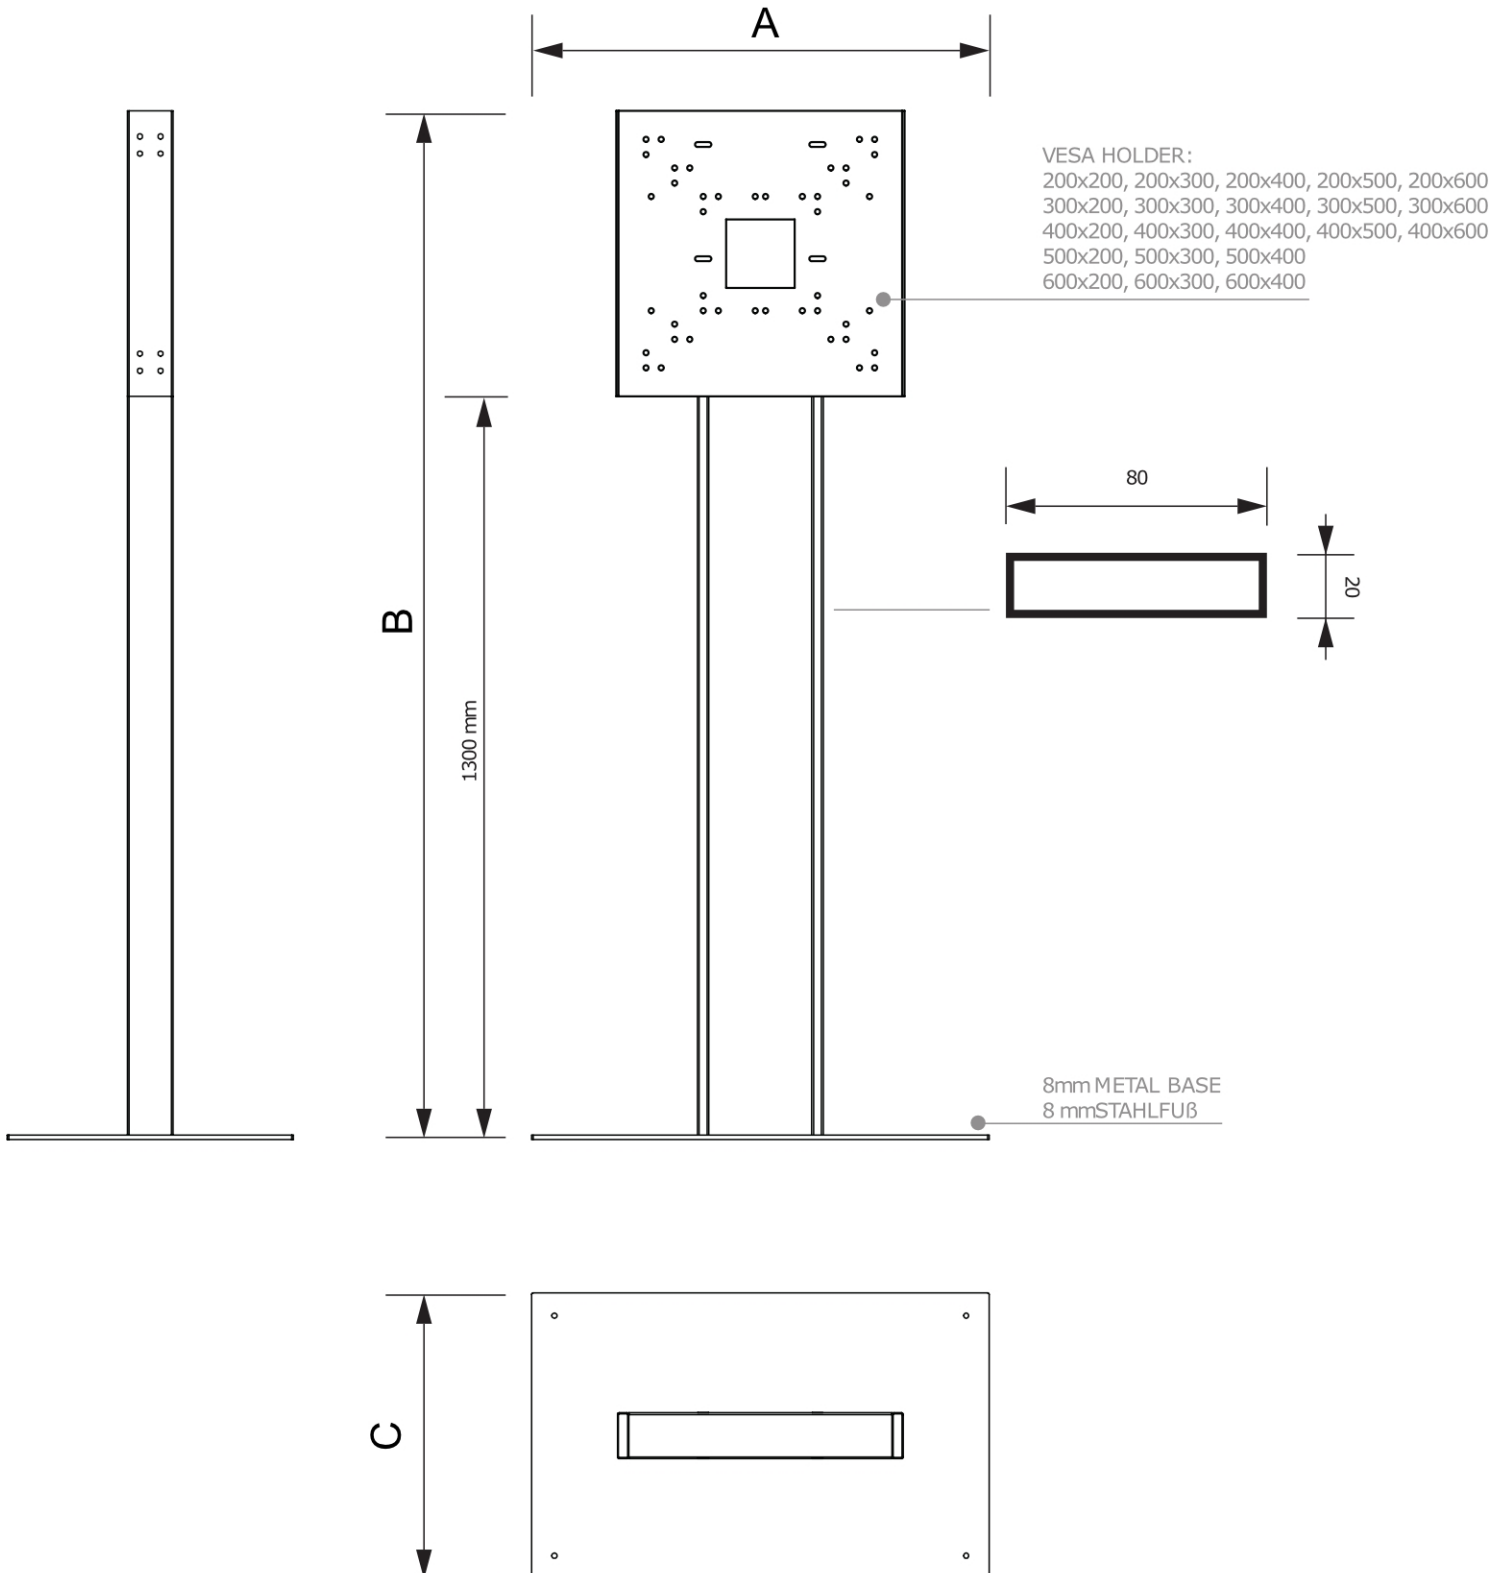

PRODUCT SHEET

Digital Shop Window Display With 43" QMC Screen

- Choose with or without digital screen
- Easy to change the screen orientation
- Smooth finished backside with ventilation

PRODUCT SHEET

Digital Shop Window Display With 43" QMC Screen

PRODUCT SHEET

Digital Shop Window Display With 43" QMC Screen

GENERAL INFO

Sizes (mm) (A x B x C)	Format (mm)	Visible size (mm) (VXxVY)	Hole spacing (mm) (XxY)
968 x 1919 x 500	43"	940 x 529,2 mm	-
Orientation	Weight (kg)		
Vertical	55,50		

MONITOR SPECIFICATIONS

Monitor type	LCD Size	Ratio	Resolution (px)	Contrast	Monitor dimensions (mm) (WxHxD)
Samsung QM43C	43"	16:9	3840 x 2160	1200:1	969,5 x 557,8 x 28,5
Response Time (ms)	Nit (nt)	Operating time	Operating system	Touch monitor	Touch foil
8	500	24/7	Tizen	No	No
Wattage (W)					
121 W					

PACKAGING INFORMATION

Packaging unit 1 (mm)	Packaging unit 2 (mm)	Packaging unit 3 (mm)
1964 x 1200 x 800	-	-
Palette number of pieces	Palette weight (kg)	Palette type
1	-	EUR

ADDITIONAL INFORMATION

Product certifications
No