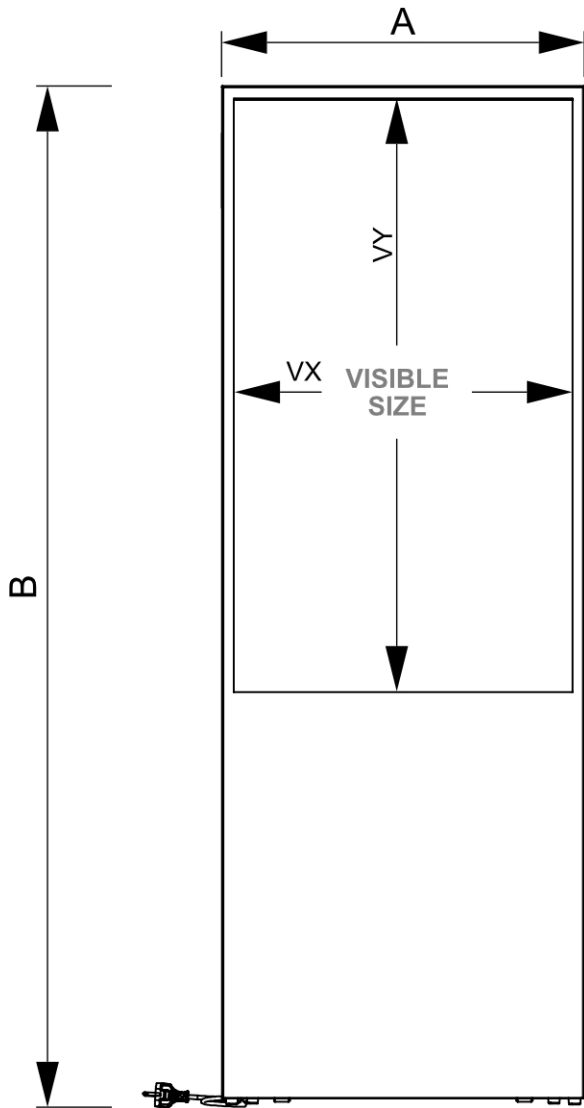

PRODUCT SHEET

Digital A-Board Spectrum with 43" Samsung Screen Black