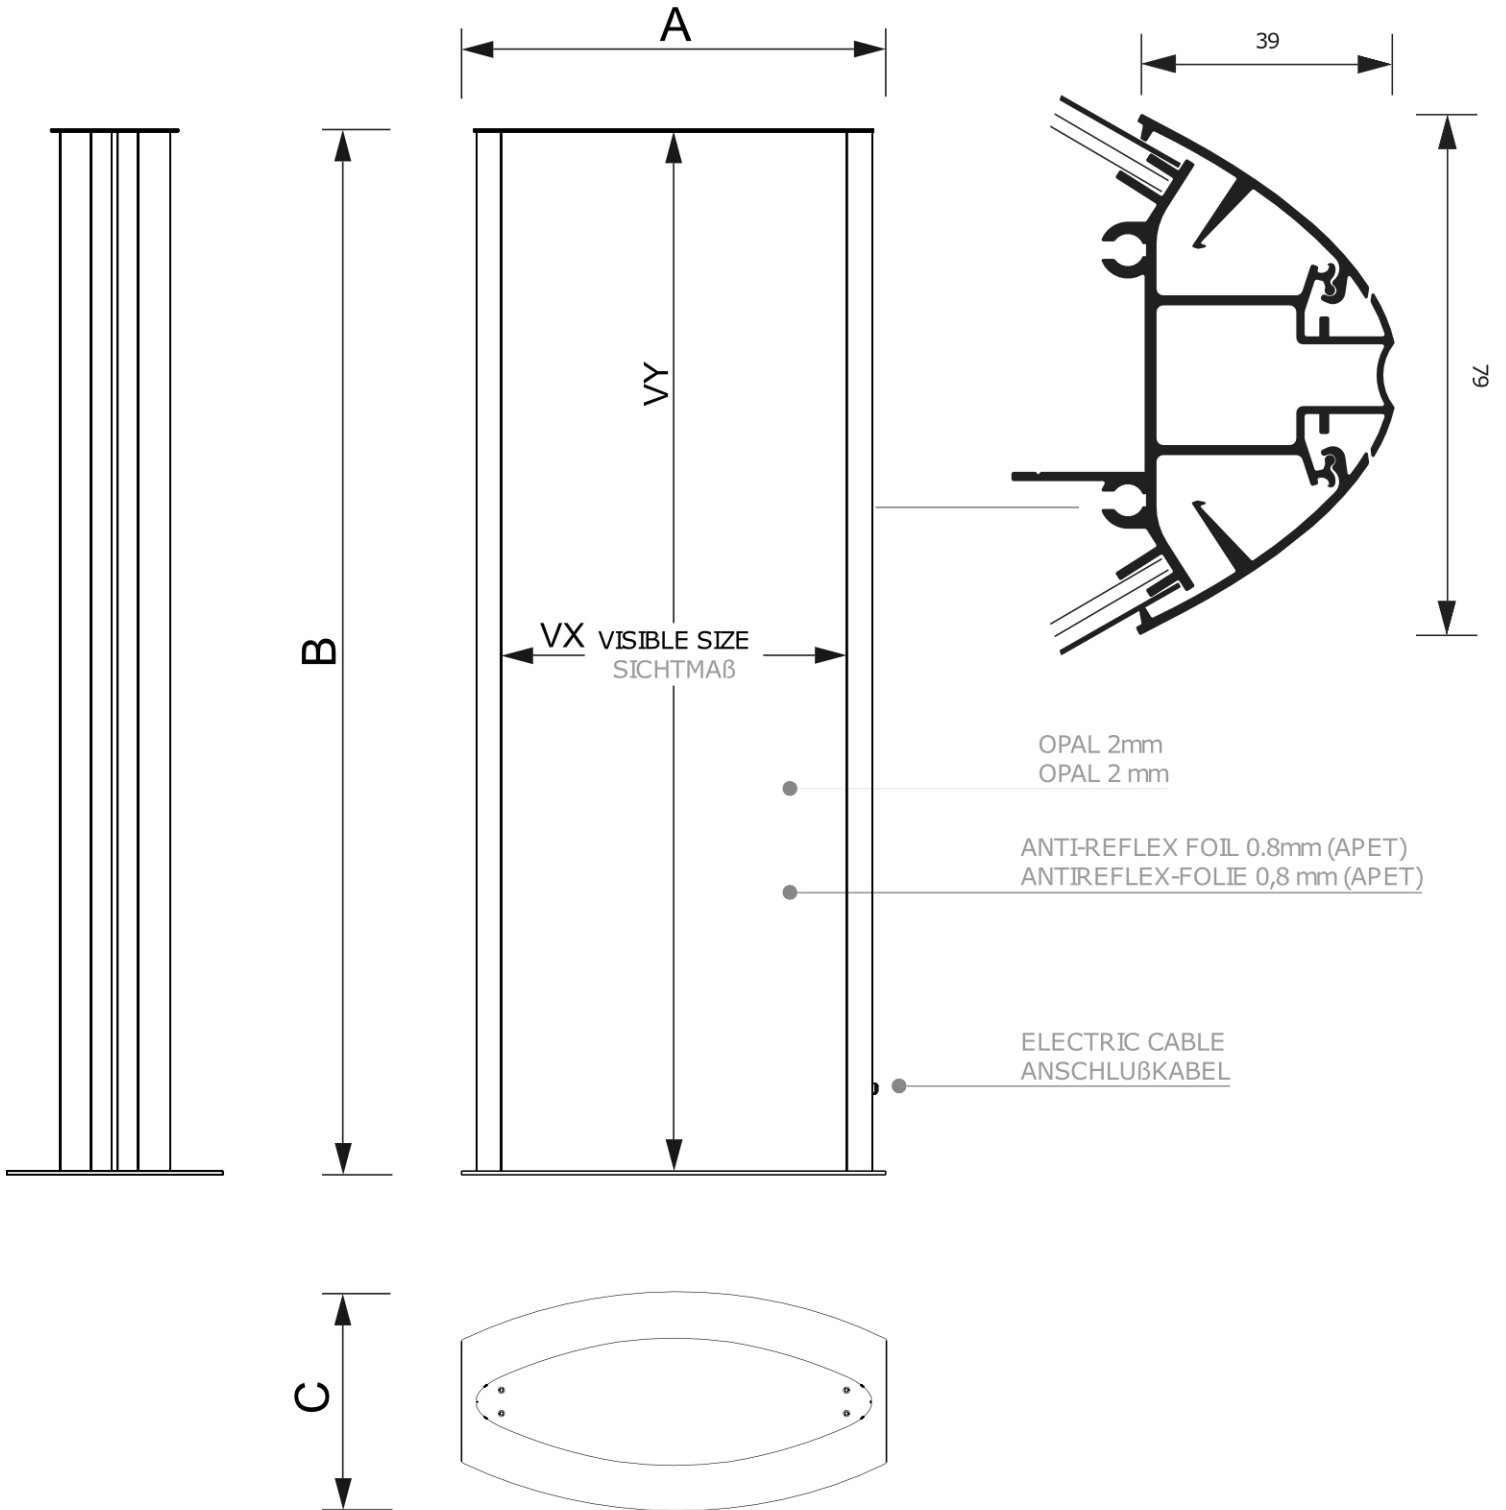

PRODUCT SHEET

Arcuato® Poster Light Column 70 x 100 cm

- Special oval design for great LED effect
- Stable thanks to powder coated steel base
- Clip frame profiles for easy poster switch

PRODUCT SHEET

Arcuato® Poster Light Column 70 x 100 cm

PRODUCT SHEET

Arcuato® Poster Light Column 70 x 100 cm

GENERAL INFO

| Sizes (mm) (A x B x C) | Format (mm) | Visible size (mm) (VXxVY) | Hole spacing (mm) (XxY) |
|---------------------------|-------------------|------------------------------|----------------------------|
| 747 x 2015 x 420 | 2 x 700 x 1000 mm | 680 x 2000 mm | - |

| Orientation | Weight (kg) |
|-------------|-------------|
| Vertical | 30,80 |

ELECTRICAL INFORMATION

| Illumination | Lighting colour (K) | Luminosity (cd) | Light intensity (lx) | Wattage (W) |
|--------------|---------------------|-----------------|----------------------|---------------------|
| Yes | 6000 - 7000 K | - | - | 2 x 20 W + 2 x 12 W |

PACKAGING INFORMATION

| Packaging unit 1 (mm) | Packaging unit 2 (mm) | Packaging unit 3 (mm) |
|--------------------------|--------------------------|--------------------------|
| 2050 x 795 x 450 | - | - |