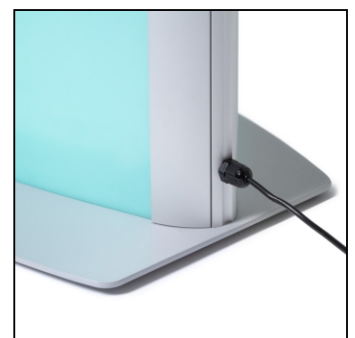

PRODUCT SHEET

Arcuato® Poster Light Column 70 x 100 cm

- Special oval design for great LED effect
- Stable thanks to powder coated steel base
- Clip frame profiles for easy poster switch

PRODUCT SHEET

Arcuato® Poster Light Column 70 x 100 cm

PRODUCT SHEET

Arcuato® Poster Light Column 70 x 100 cm

GENERAL INFO

| Sizes (mm) (A x B x C) | Format (mm) | Visible size (mm) (VXxVY) | Hole spacing (mm) (XxY) |
|---------------------------|-------------------|------------------------------|----------------------------|
| 747 x 2015 x 420 | 2 x 700 x 1000 mm | 680 x 2000 mm | - |