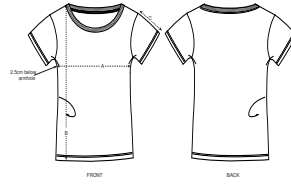

WOMEN T-SHIRTS  
**STTW039 - STELLA JAZZER**

**The essential women's t-shirt**

Medium Fit

- Set-in sleeve
- 1x1 rib at neck collar
- Inside back neck tape in self fabric
- Tubular construction
- Sleeve hem and bottom hem with narrow double topstitch

HEATHERS

HEATHER GREY DARK HEATHER INDIGO CREAM HEATHER PINK

Shell : Single Jersey, 100% Cotton - Organic Ring Spun Combed, Fabric washed, 150 GSM

Printing Specifications

For suitable print techniques, please download our printing guide

Certifications & memberships

Wash Instructions

Wash similar colours together, no ironing on print, wash and iron inside out.

SIZES		XS	S	M	L	XL	XXL	3XL
A	Half Chest	42	45	48	51	54	57	60
B	Body Length	62	64	66	68	69	69	69
C	Sleeve Length	15	15	16	16	17	17	17.5